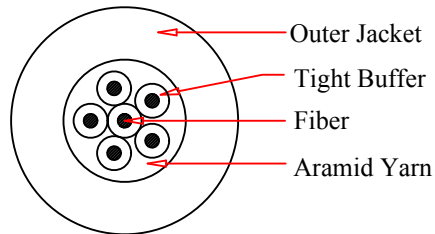

Notes

CableWholesale Indoor/ Outdoor Cable is composed of 2 to 24 colored tight buffers, water blocking aramid yarn, and a UV resistant black PVC outer jacket. All component materials meet the EU RoHS and REACH Directive standards.

CWS Distribution Cable is available in 12 TIA standard colors or special order colors. UL Listed OFNR cables are available, and unlisted, unrated cables can be supplied to accommodate special needs. Standard surface print denotes construction, NEC rating, and fiber type, and includes footage markers. Custom print can also be accommodated.

Optical Characteristics

Items	OM3
Core Size	50 um
Wavelength	(850/ 1300) nm
Max. Attenuation	(3.5/ 1.5) dB/ Km
Bandwidth (EMB) (High Performance)	2000 MHz @850nm
Link Length (10Gb/ s)	300 mtr

DRAWER	JL
CHECKED	
APPROVED	