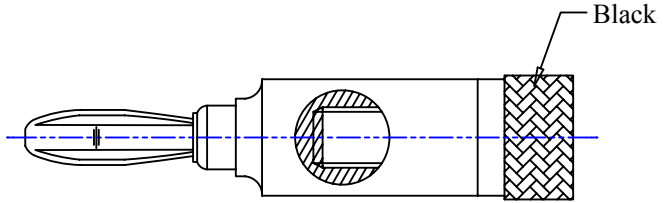

REV.	DESCRIPTION	DATE
A		03-2018
B		

RoHs

**Notes:**

1. Type: Screw Type Banana Plugs
2. Terminations: Bare Wire, Spades or Banana Plugs
3. Construction: Copper Body and All Gold Plated.
4. Units Per Order: 2 Total - 1 Black Ringed & 1 Red Ringed
5. Acceptable Gauges: 24AWG to 12AWG

ITEM NUMBER	30C3-4168B		DRAWER	JL
TITLE	Banana Plug for Speaker Cable, Brass, Black and Red, 2 Piece		CHECKED	
MATERIAL	SCALE		APPROVED	
REV.	A	UNIT	MM	
DRAWING NO:			 <b>888-212-8295.com</b> <b>CableWholesale.com</b>	
NO.(ID)	1			