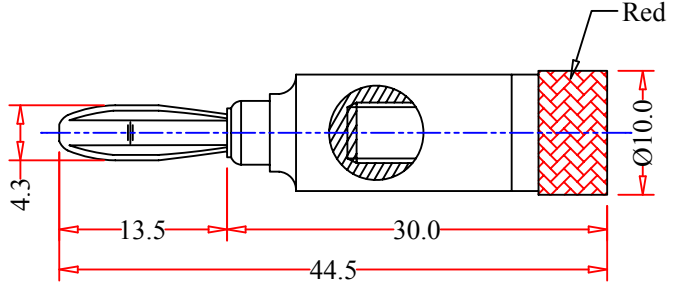

REV.	DESCRIPTION	DATE
A		03-2018
B		

RoHs

**Notes:**

1. Type: Screw Type Banana Plugs
2. Terminations: Bare Wire, Spades or Banana Plugs
3. Construction: Copper Body and All Gold Plated.
4. Units Per Order: 2 Total - 1 Black Ringed & 1 Red Ringed
5. Acceptable Gauges: 24AWG to 12AWG

ITEM NUMBER	30C3-4168B		DRAWER	JL
TITLE	Banana Plug for Speaker Cable, Brass, Black and Red, 2 Piece		CHECKED	
MATERIAL	SCALE		APPROVED	
REV.	A	UNIT	MM	
DRAWING NO:			 <b>888-212-8295.com</b> <b>CableWholesale.com</b>	
NO.(ID)	1			