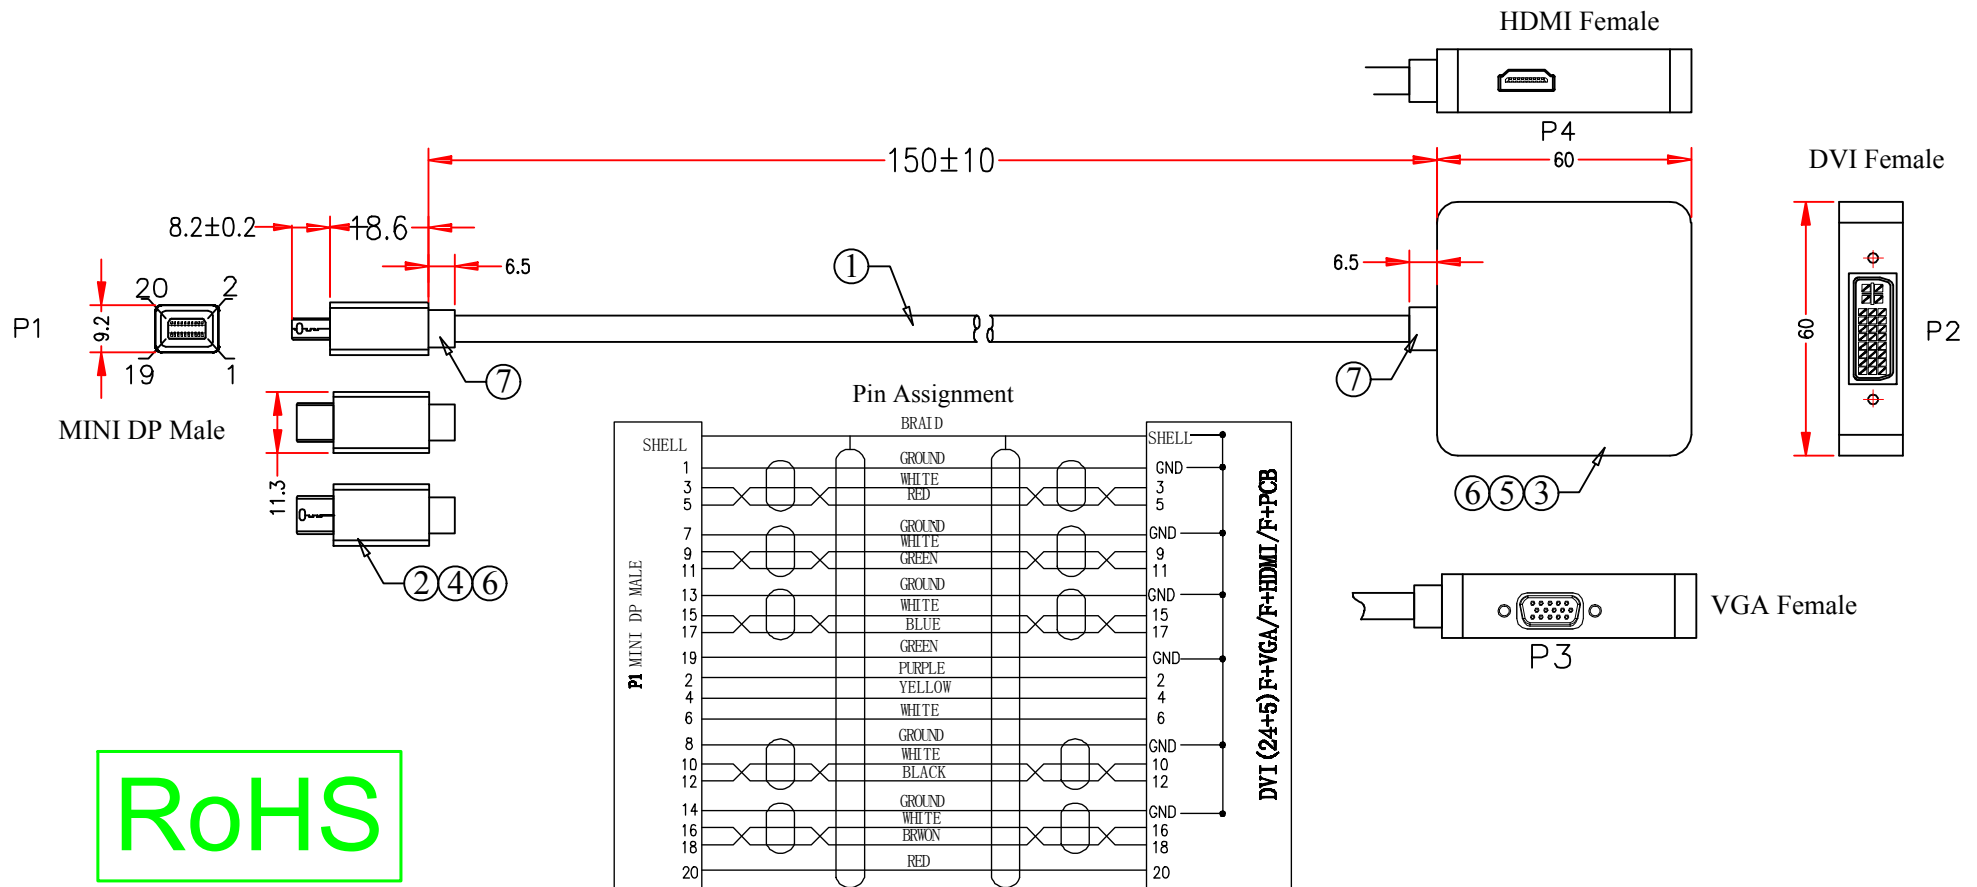

REV.	DESCRIPTION	DATE
A		01-2018

**RoHS**

7	White Molded PVC	ITEM NUMBER	10H1-62706		DRAWER	JL
6	Inner Molded LD-PE	TITLE	Mini DisplayPort to HDMI, VGA or DVI, 3-IN-1 Adapter		CHECKED	
5	DVI(24+5) Female + HDMI Female + VGA Female White Assembly Hood	MATERIAL	SCALE		APPROVED	
4	Mini DP White Assembly Hood	REV.	A	UNIT		
3	DVI(24+5) Female + HDMI Female + VGA Female (Blue) with PCBA, Nickel Plated	DRAWING NO:			 888-212-8295.com	
2	Mini Displayport 20P Male, White, Nickel Plated	ID(NO.)	106			
1	UL20276 32#*5P+32#*5C+AEB, OD: 5.0mm, White Outer PVC Jacket					
NO.	SPECIFICATIONS					
	BOM LIST					