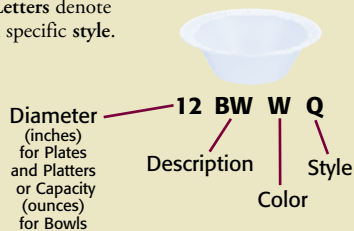

Impact Plastic Dinnerware

Add elegance to any meal with Dart Famous Service impact plastic dinnerware. The glossy, china-like finish and rigid construction enhance food presentation. The non-absorbent, cut-resistant surface keeps sauces from soaking through. Decorative, yet functional, the rim design offers a sophisticated accent while providing for easy product separation. Famous Service also nests more closely than foam or conventional dinnerware, saving you money by reducing storage requirements.

FAMOUS SERVICE®

Stock Number	Description	Packing Bag	Case	Case Cube	Case Wt.
White					
4BWWF	3 1/2-4 oz. Bowl	125	1000	0.6	9.6
5BWWF	5-6 oz. Bowl	125	1000	0.7	10.7
12BWWF	10-12 oz. Bowl	125	1000	1.2	16.6
6PWF	6" Plate	125	1000	1.0	14.9
7PWF	7" Plate	125	1000	1.2	18.1
9PWF	9" Plate	125	500	1.0	17.1
9CPWF	9" Compartmented Plate	125	500	1.0	17.6
10PWF	10 1/4" Plate	125	500	1.3	23.8
10CPWF	10 1/4" Compartmented Plate	125	500	1.3	23.9
11PRWF	11" Platter	125	500	1.3	23.1

Stock Number Legend:

Numbers denote size.

Letters denote a specific style.

Description:

- P** Plate
- CP** Compartmented Plate
- BW** Bowl
- PR** Platter
- CD** Casserole Dish
- CR** Cover

Color:

- W** White
- H** Honey
- B** Black
- CL** Clear
- T** Translucent