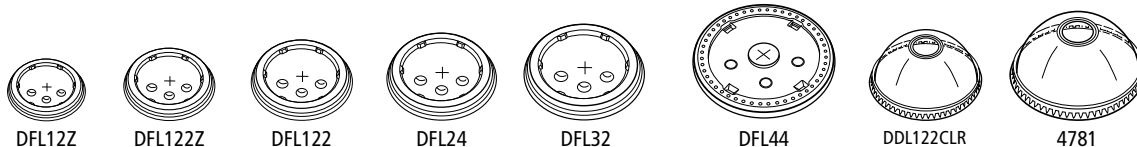

# COLD PAPER CUPS

The Pactiv line of paper cold cups combines form and function. The double poly coated board and leakproof seams ensure the beverage stays where it belongs, while the exterior design (Coke or Impact print) draws the eye. Pair with the available range of polystyrene lids for a fully finished and functional cup. Pactiv's line of paper cold cup lids are made of high-impact polystyrene. Flexible, malleable and with pre-cut straw slots, these lids form a leak proof bond with the Pactiv line of paper cold cups.

## Stock Cold Cups

Product Number	Description	Capacity (fl. oz.)	Cube	Case		Packing		Ti/Hi	Cases/ Unit Load
				Approx Wt.	Sleeve	Case			
D12SCCIMP	12S oz. Impact Cold Cup	12	2.20	22.69	16/75	1200	9/4	36	
D12CCIMP	12 oz. Impact Cold Cup	12	4.10	47.76	30/80	2400	6/4	24	
D16CCIMP	16 oz. Impact Cold Cup	16	3.40	29.28	24/50	1200	5/5	25	
D22CCIMP	22 oz. Impact Cold Cup	22	4.30	38.30	24/50	1200	5/4	20	
D24CCIMP	24 oz. Impact Cold Cup	24	4.70	38.90	24/50	1200	5/4	20	
D32CCIMP	32 oz. Impact Cold Cup	32	3.78	28.40	15/40	600	6/4	24	
D12CCCC	12S oz. Coke Cold Cup	12	2.20	22.69	16/75	1200	9/4	36	
D16CCCC	16 oz. Coke Cold Cup	16	3.38	29.28	24/50	1200	5/5	25	
19664	16T oz. Coke Cold Cup	16	4.60	34.74	24/50	1200	5/3	15	
20557	20 oz. Coke Cold Cup	20	4.22	36.75	24/50	1200	6/4	24	
D22CCCC	22 oz. Coke Cold Cup	22	4.30	38.30	24/50	1200	5/4	20	
D24CCCC	24 oz. Coke Cold Cup	24	4.70	38.90	24/50	1200	5/4	20	
D32CCCC	32 oz. Coke Cold Cup	32	3.78	28.40	15/40	600	6/4	24	
D44CCCC	44 oz. Coke Cold Cup	44	6.13	35.70	24/25	600	4/3	12	