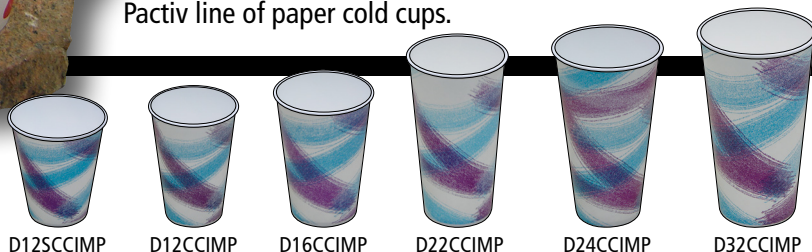

# COLD PAPER CUPS

The Pactiv line of paper cold cups combines form and function. The double poly coated board and leakproof seams ensure the beverage stays where it belongs, while the exterior design (Coke or Impact print) draws the eye. Pair with the available range of polystyrene lids for a fully finished and functional cup. Pactiv's line of paper cold cup lids are made of high-impact polystyrene. Flexible, malleable and with pre-cut straw slots, these lids form a leak proof bond with the Pactiv line of paper cold cups.

## Stock Cold Cups

Product Number	Description	Capacity (fl. oz.)	Cube	Case		Packing		Ti/Hi	Cases/ Unit Load
				Approx Wt.	Sleeve	Case			
D12SCCIMP	12S oz. Impact Cold Cup	12	2.20	22.69	16/75	1200	9/4	36	
D12CCIMP	12 oz. Impact Cold Cup	12	4.10	47.76	30/80	2400	6/4	24	
D16CCIMP	16 oz. Impact Cold Cup	16	3.40	29.28	24/50	1200	5/5	25	
D22CCIMP	22 oz. Impact Cold Cup	22	4.30	38.30	24/50	1200	5/4	20	
D24CCIMP	24 oz. Impact Cold Cup	24	4.70	38.90	24/50	1200	5/4	20	
D32CCIMP	32 oz. Impact Cold Cup	32	3.78	28.40	15/40	600	6/4	24	
D12CCCC	12S oz. Coke Cold Cup	12	2.20	22.69	16/75	1200	9/4	36	
D16CCCC	16 oz. Coke Cold Cup	16	3.38	29.28	24/50	1200	5/5	25	
19664	16T oz. Coke Cold Cup	16	4.60	34.74	24/50	1200	5/3	15	
20557	20 oz. Coke Cold Cup	20	4.22	36.75	24/50	1200	6/4	24	
D22CCCC	22 oz. Coke Cold Cup	22	4.30	38.30	24/50	1200	5/4	20	
D24CCCC	24 oz. Coke Cold Cup	24	4.70	38.90	24/50	1200	5/4	20	
D32CCCC	32 oz. Coke Cold Cup	32	3.78	28.40	15/40	600	6/4	24	
D44CCCC	44 oz. Coke Cold Cup	44	6.13	35.70	24/25	600	4/3	12	