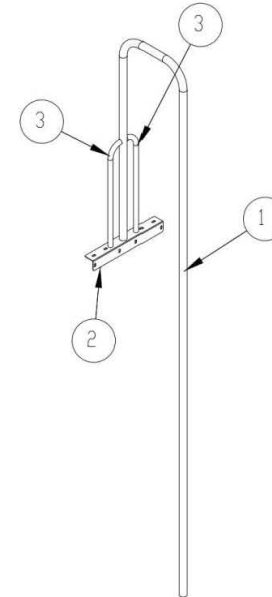

ITEM NO.	QTY.	PART NO.	DESCRIPTION
1	1	FAB32942XX	Sliding Pole
2	1	10300502XX	Bracket - L 23.5" x 3" x 3"
3	2	30107999XX	Curved Support - Sliding Pole 3.5'

## DunRite Playgrounds

Description:			
Sliding Pole			
Material:	Quantity:	Weight:	Units:
	1 Weldment	53 lbs	Inches
Rev Date & Description:	Scale:	Rev:	Tol:
	1:24	01	± .0625 Unless Otherwise Specified
	Drawn By:	Sheet:	
	kevinp	1 of 1	
	Date:	Drawing Number:	
	06-29-2004	70107010XX	
	Checked By:	Checked By:	