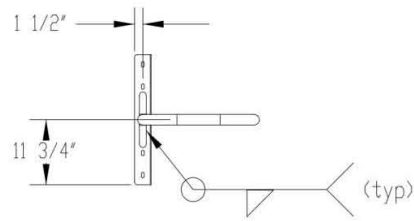

ITEM NO.	QTY.	PART NO.	DESCRIPTION
1	1	FAB32942XX	Sliding Pole
2	1	10300502XX	Bracket - L 23.5" x 3" x 3"
3	2	30107999XX	Curved Support - Sliding Pole 3.5'

## DunRite Playgrounds

Description:			
Sliding Pole			
Material:	Quantity:	Weight:	Units:
	1 Weldment	53 lbs	Inches
Rev Date & Description:	Scale:	Rev:	Tol:
	1:24	01	± .0625 Unless Otherwise Specified
	Drawn By:	Sheet:	
	kevinp	1 of 1	
	Date:	Drawing Number:	
	06-29-2004	70107010XX	
	Checked By:	Checked By:	