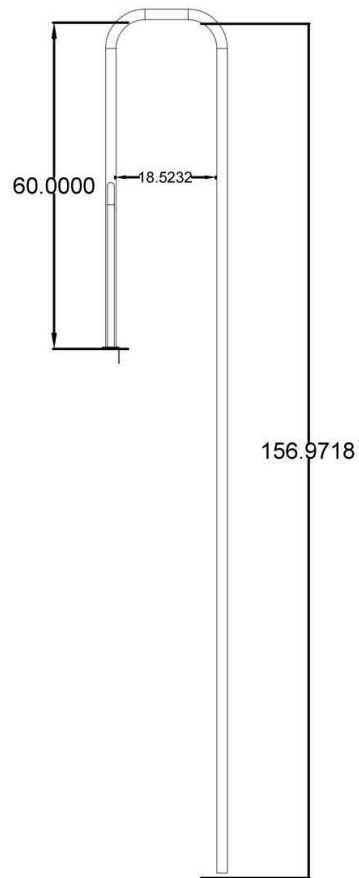

ITEM NO.	QTY.	PART NO.	DESCRIPTION
1	1	FAB32942XX	Sliding Pole
2	1	10300502XX	Bracket - L 23.5" x 3" x 3"
3	2	30107999XX	Curved Support - Sliding Pole 3.5'

## DunRite Playgrounds

Description:			
Sliding Pole			
Material:	Quantity:	Weight:	Units:
	1 Weldment	53 lbs	Inches
Rev Date & Description:	Scale:	Rev:	Tol:
	1:24	01	± .0625 Unless Otherwise Specified
	Drawn By:	Sheet:	
	kevinp	1 of 1	
	Date:	Drawing Number:	
	06-29-2004	70107010XX	
	Checked By:	Checked By:	