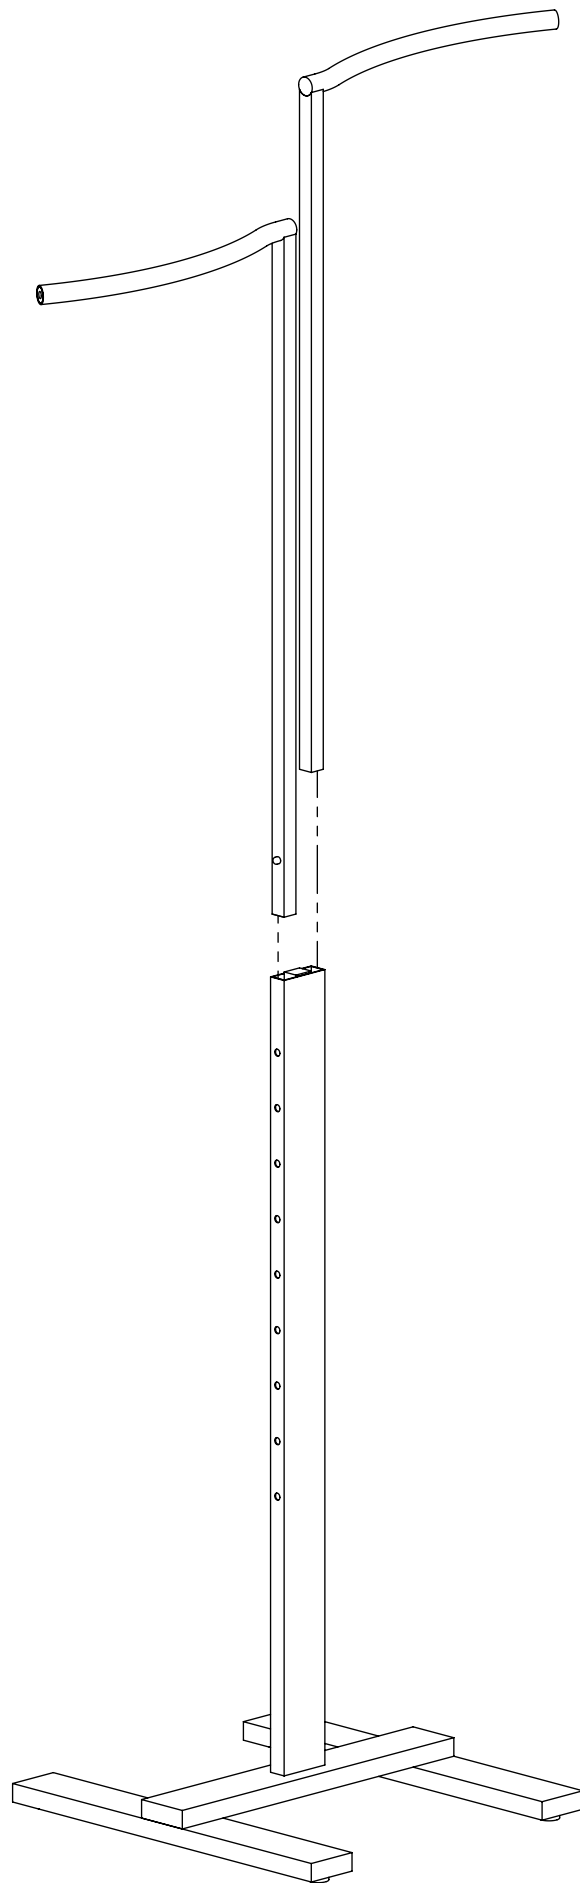

LEVELER
4 REQUIRED

WASHER
2 REQUIRED

LOCK WASHER
2 REQUIRED

3/8"-16 x 2" LONG
SOCKET HEAD CAP SCREW
2 REQUIRED

Assembly instructions for
BA48CRVSC

Assembly instructions for
BA48CRVSC

PUCK
2 REQUIRED

Assembly instructions for
BA48CRVSC