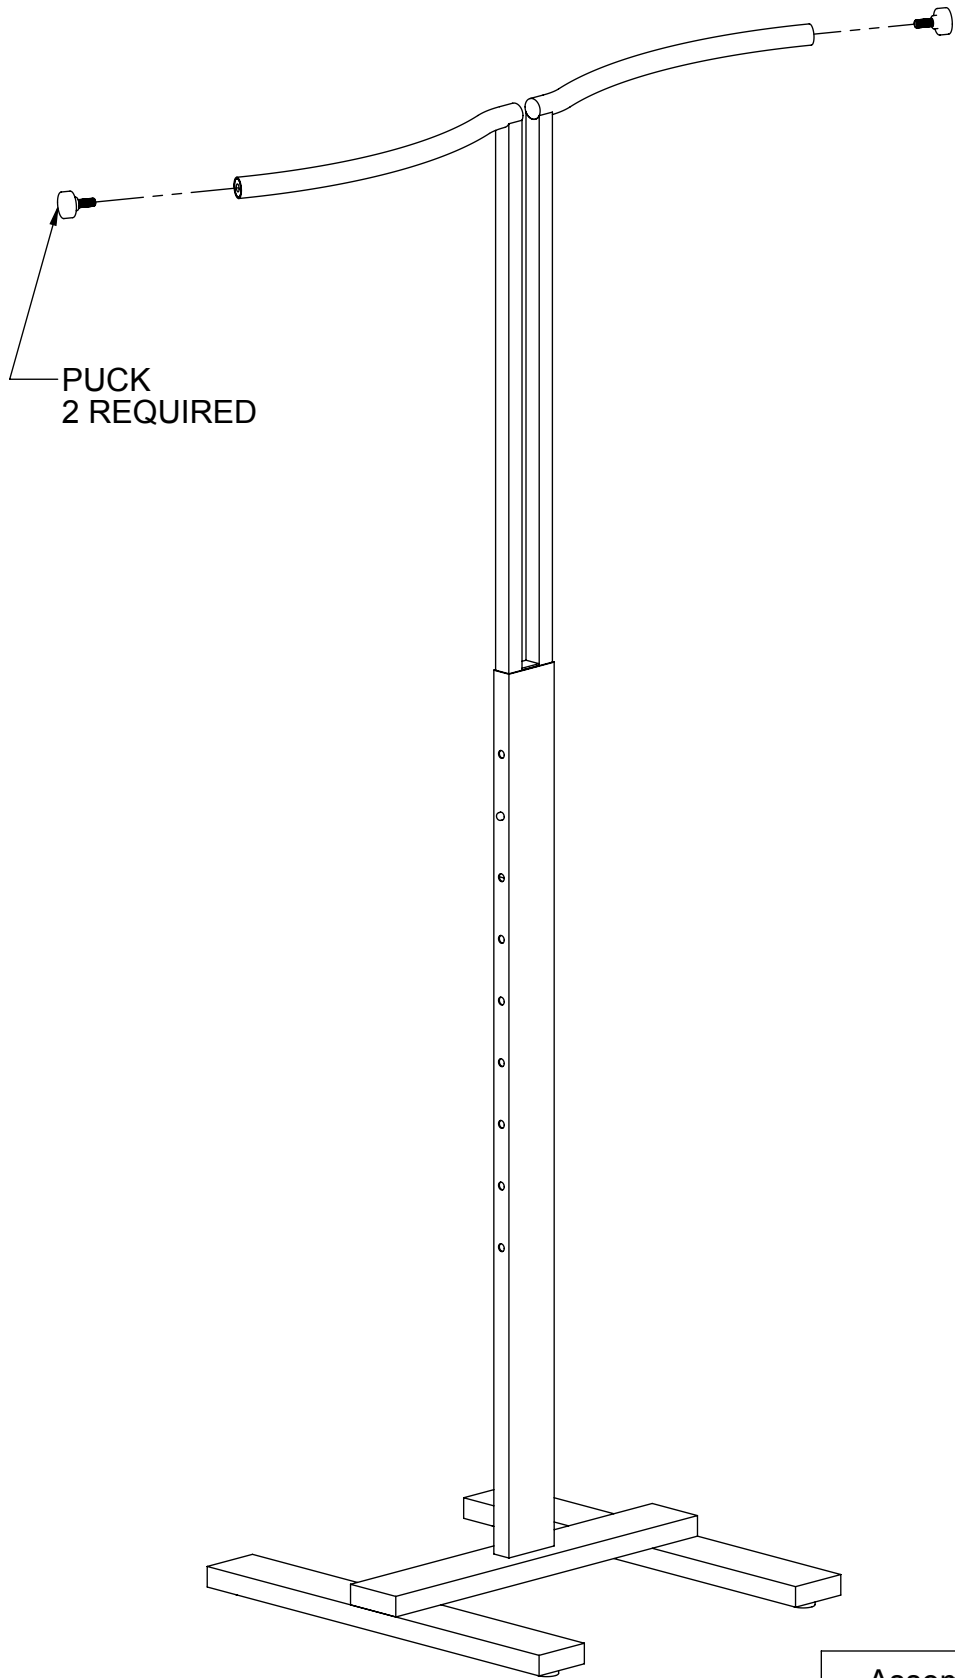

LEVELER
4 REQUIRED

WASHER
2 REQUIRED

LOCK WASHER
2 REQUIRED

3/8"-16 x 2" LONG
SOCKET HEAD CAP SCREW
2 REQUIRED

Assembly instructions for
BA48CRVSC

Assembly instructions for
BA48CRVSC

PUCK
2 REQUIRED

Assembly instructions for
BA48CRVSC