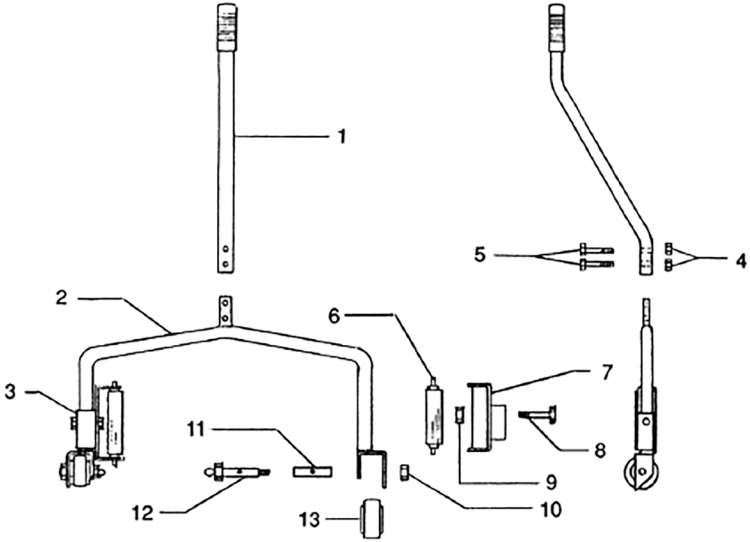

**#70130 Parts Breakdown**

**#70130 Replacement Part Numbers**

Item	Description	QTY	Item	Description	QTY
1	Handle w/ Grip & Bolts	1	9	5/16" Crown Lock Nut	2
2	Wheel Housing/Stem	1	10	5/16" Axle Lock Nut	2
3	8" Right Roller Bracket w/ Bolt	1	11	5/16" Axle Bushing	2
4	1/4" Crown Lock Nut	2	12	5/16" Axle Bolt w/ Nut	2
5	1/4" x 1 1/2" Hex Head Bolt	2	13	3" Wheel w/ Bushing	2
6	8" Roller	2			
7	8" Left Roller w/ Bolt	1			
8	5/16" 1 3/4" Hex Head Bolt	2			