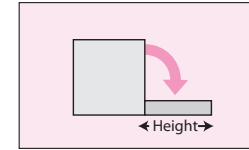

Door Weight Range Table

Per pair, in Lbs

Door Height (inches)	Door Weight (lbs)	
	Min	Max
8	9.5	30.0
9	8.4	26.7
10	7.6	24.0
11	6.9	21.8
12	6.3	20.0
13	5.8	18.5
14	5.4	17.1
15	5.1	16.0
16	4.8	15.0
17	4.5	14.1
18	4.2	13.3
19	4.0	12.6
20	3.8	12.0
21	3.6	11.4
22	3.5	10.9
23	3.3	10.4
24	3.2	10.0
25	3.0	9.6
26	2.9	9.2

The NSDX-10 must be used taking the weight and door height into consideration. The table indicates the usable weight range per door height when using two stays. When using one stay, the weight range will be half of what is shown.

For doors outside of the recommended weight range, please contact Sugatsune for the recommended lid stay.