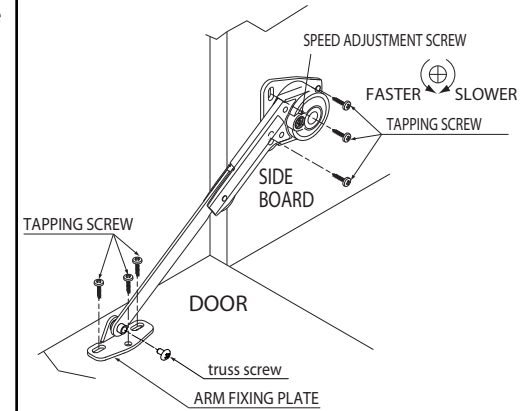

Rotate stay to align the hole on the arm to the arm fixing plate. Attach arm to arm fixing plate using the supplied truss screw.

3 - Adjustment and Operation

Check the function and adjust the position of the body and arm fixing plate on oval holes. Tighten screws on oval holes, then fix the position of the body and arm fixing plate with tapping screws on the round holes.

Speed Adjustment

Upon completion of installation, make sure the door opens and closes properly. To adjust the opening speed of door, turn speed adjustment screw. In case 2 units (left & right) are used on a single door, the speed adjustment screws on both sides must be turned evenly.

Door Weight Range Table

Per pair, in Lbs

Door Height (inches)	Door Weight (lbs)	
	Min	Max
8	9.5	30.0
9	8.4	26.7
10	7.6	24.0
11	6.9	21.8
12	6.3	20.0
13	5.8	18.5
14	5.4	17.1
15	5.1	16.0
16	4.8	15.0
17	4.5	14.1
18	4.2	13.3
19	4.0	12.6
20	3.8	12.0
21	3.6	11.4
22	3.5	10.9
23	3.3	10.4
24	3.2	10.0
25	3.0	9.6
26	2.9	9.2

The NSDX-10 must be used taking the weight and door height into consideration. The table indicates the usable weight range per door height when using two stays. When using one stay, the weight range will be half of what is shown.

For doors outside of the recommended weight range, please contact Sugatsune for the recommended lid stay.

Sugatsune America, Inc.
18101 Savarona Way Carson, CA 90746-1411
Toll Free (800) 562-5267 (310) 329-6373 Fax (310) 329-0819
www.sugatsune.com

NSDX-10L (left side) shown