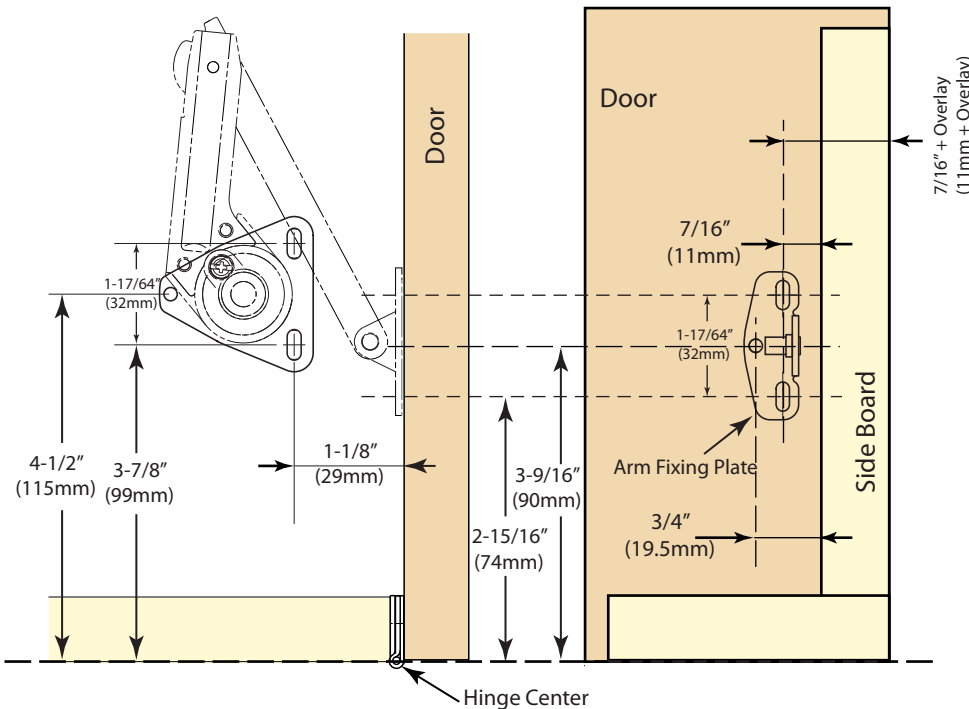

Overlay Single Knuckle (Piano, Butt, etc) Hinge