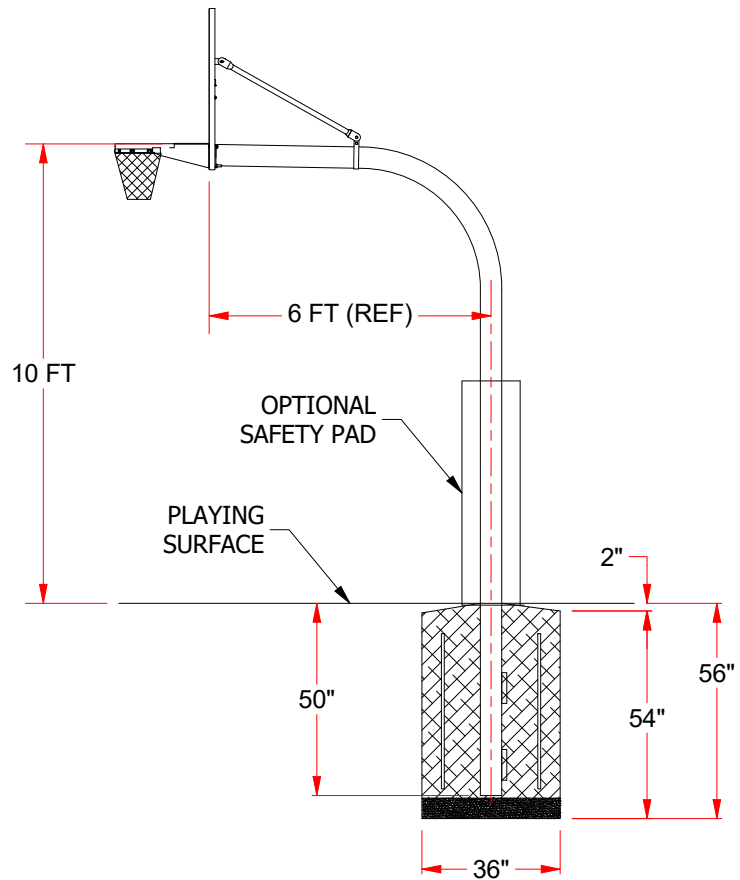

656

OUTDOOR BASKETBALL GOOSE NECK

© COPYRIGHT 2017 JAYPRO SPORTS, LLC. ALL RIGHTS RESERVED
THIS PRINT IS THE PROPERTY OF JAYPRO SPORTS, LLC. AND MAY
NOT BE REPRODUCED WITHOUT WRITTEN PERMISSION

www.jaypro.com
(800) 243-0533
976 Hartford Turnpike
Waterford, CT 06385 USA

Sheet 1 of 1