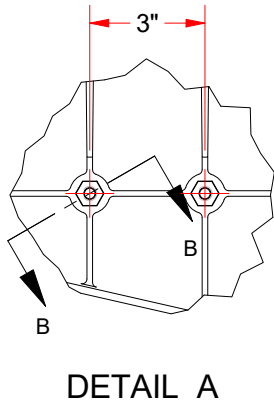

# ALB-24BT

GOAL: BREAKAWAY OR FIXED (SPECIFY)  
any front mount with 5' x 5" Pattern

MODEL: ALB-24BT AS SHOWN ABOVE  
WITH GBA-342A GOAL

## ALB-24BT

FAN SHAPED 36" x 54" CAST ALUMINUM  
BACKBOARD WITH BORDER AND TARGET

© COPYRIGHT 2017 JAYPRO SPORTS, LLC. ALL RIGHTS RESERVED  
THIS PRINT IS THE PROPERTY OF JAYPRO SPORTS, LLC. AND MAY  
NOT BE REPRODUCED WITHOUT WRITTEN PERMISSION

# ALB-24BT

**BACKBOARD:** Official size Backboard shall be fan shaped 36" x 54" x 1-1/2".

Constructed of cast aluminum with a 1-1/2" flange and extruded members on the back surface for superior strength. Dual 3/8"-16 tapped board mounting points 3" c/c are molded in place for standard 35" x 20" mounting locations. Additional centrally located mounting points allow for 5" x 5" mounting to "goose-neck" style outdoor units. The ALB-24BT is painted white with official "orange" border and target on the face of the board. Board is ideal for indoor or outdoor use and is rust free.

**GOAL MOUNTING:** 4 bolt goal mounting pattern is 5" high x 5" wide.

**WARRANTY:** There is a lifetime warranty on all Jaypro Aluminum Backboards.

**WEIGHT:** 56 lbs.

**OPTIONS:** Goals: front mounted 5" x 5" mounting pattern.