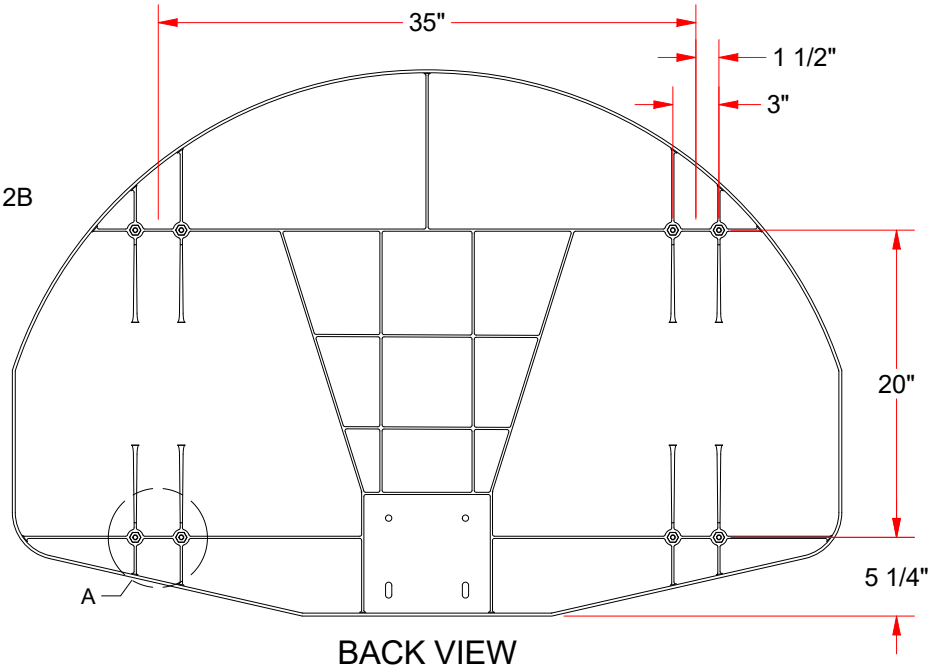

# ALB-24BT

GOAL: BREAKAWAY OR FIXED (SPECIFY)  
any front mount with 5' x 5" Pattern

MODEL: ALB-24BT AS SHOWN ABOVE  
WITH GBA-342A GOAL

## ALB-24BT

FAN SHAPED 36" x 54" CAST ALUMINUM  
BACKBOARD WITH BORDER AND TARGET

© COPYRIGHT 2017 JAYPRO SPORTS, LLC. ALL RIGHTS RESERVED  
THIS PRINT IS THE PROPERTY OF JAYPRO SPORTS, LLC. AND MAY  
NOT BE REPRODUCED WITHOUT WRITTEN PERMISSION

# ALB-24BT

**BACKBOARD:** Official size Backboard shall be fan shaped 36" x 54" x 1-1/2".

Constructed of cast aluminum with a 1-1/2" flange and extruded members on the back surface for superior strength. Dual 3/8"-16 tapped board mounting points 3" c/c are molded in place for standard 35" x 20" mounting locations. Additional centrally located mounting points allow for 5" x 5" mounting to "goose-neck" style outdoor units. The ALB-24BT is painted white with official "orange" border and target on the face of the board. Board is ideal for indoor or outdoor use and is rust free.

**GOAL MOUNTING:** 4 bolt goal mounting pattern is 5" high x 5" wide.

**WARRANTY:** There is a lifetime warranty on all Jaypro Aluminum Backboards.

**WEIGHT:** 56 lbs.

**OPTIONS:** Goals: front mounted 5" x 5" mounting pattern.