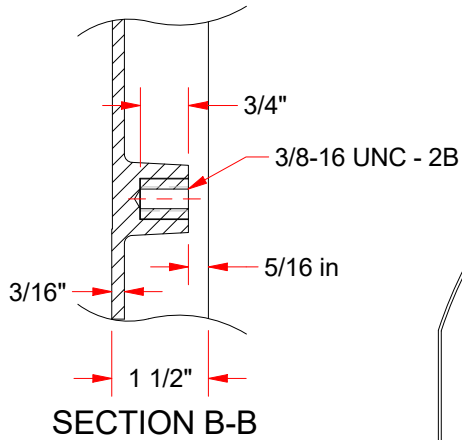

# ALB-24BT

GOAL: BREAKAWAY OR FIXED (SPECIFY)  
any front mount with 5' x 5" Pattern

MODEL: ALB-24BT AS SHOWN ABOVE  
WITH GBA-342A GOAL

## ALB-24BT

FAN SHAPED 36" x 54" CAST ALUMINUM  
BACKBOARD WITH BORDER AND TARGET

© COPYRIGHT 2017 JAYPRO SPORTS, LLC. ALL RIGHTS RESERVED  
THIS PRINT IS THE PROPERTY OF JAYPRO SPORTS, LLC. AND MAY  
NOT BE REPRODUCED WITHOUT WRITTEN PERMISSION

# ALB-24BT

**BACKBOARD:** Official size Backboard shall be fan shaped 36" x 54" x 1-1/2".

Constructed of cast aluminum with a 1-1/2" flange and extruded members on the back surface for superior strength. Dual 3/8"-16 tapped board mounting points 3" c/c are molded in place for standard 35" x 20" mounting locations. Additional centrally located mounting points allow for 5" x 5" mounting to "goose-neck" style outdoor units. The ALB-24BT is painted white with official "orange" border and target on the face of the board. Board is ideal for indoor or outdoor use and is rust free.

**GOAL MOUNTING:** 4 bolt goal mounting pattern is 5" high x 5" wide.

**WARRANTY:** There is a lifetime warranty on all Jaypro Aluminum Backboards.

**WEIGHT:** 56 lbs.

**OPTIONS:** Goals: front mounted 5" x 5" mounting pattern.