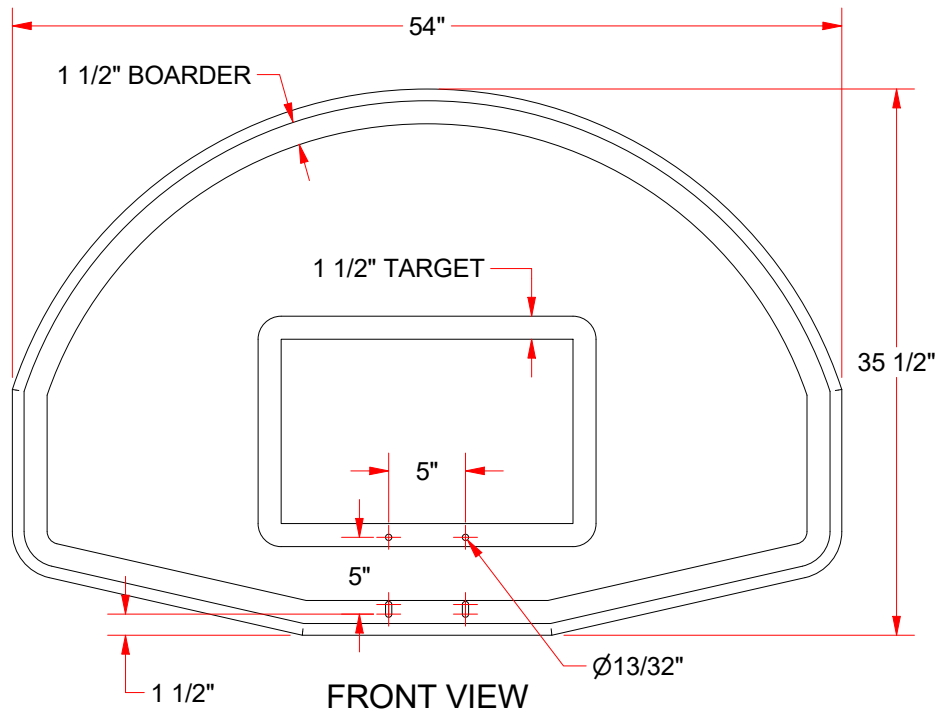

# ALB-24BT

GOAL: BREAKAWAY OR FIXED (SPECIFY)  
any front mount with 5' x 5" Pattern

MODEL: ALB-24BT AS SHOWN ABOVE  
WITH GBA-342A GOAL

## ALB-24BT

FAN SHAPED 36" x 54" CAST ALUMINUM  
BACKBOARD WITH BORDER AND TARGET

© COPYRIGHT 2017 JAYPRO SPORTS, LLC. ALL RIGHTS RESERVED  
THIS PRINT IS THE PROPERTY OF JAYPRO SPORTS, LLC. AND MAY  
NOT BE REPRODUCED WITHOUT WRITTEN PERMISSION

# ALB-24BT

**BACKBOARD:** Official size Backboard shall be fan shaped 36" x 54" x 1-1/2".

Constructed of cast aluminum with a 1-1/2" flange and extruded members on the back surface for superior strength. Dual 3/8"-16 tapped board mounting points 3" c/c are molded in place for standard 35" x 20" mounting locations. Additional centrally located mounting points allow for 5" x 5" mounting to "goose-neck" style outdoor units. The ALB-24BT is painted white with official "orange" border and target on the face of the board. Board is ideal for indoor or outdoor use and is rust free.

**GOAL MOUNTING:** 4 bolt goal mounting pattern is 5" high x 5" wide.

**WARRANTY:** There is a lifetime warranty on all Jaypro Aluminum Backboards.

**WEIGHT:** 56 lbs.

**OPTIONS:** Goals: front mounted 5" x 5" mounting pattern.