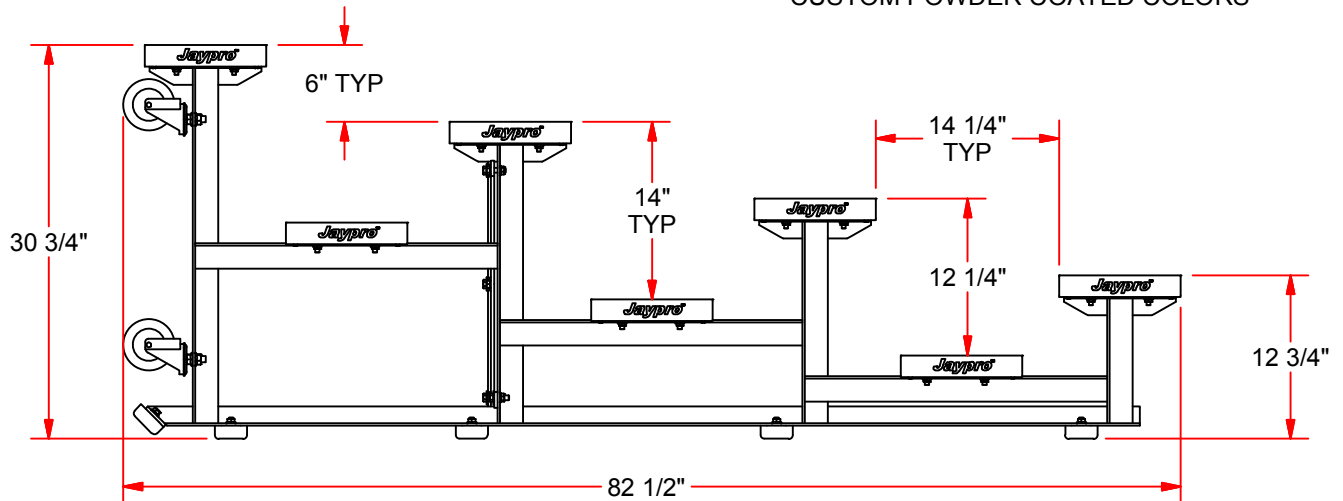

BLCH-421TRG

21' TIP & ROLL BLEACHER

FEATURES:

- * 21' SEAT PLANKS ARE 10" WIDE NON-SKID ALUMINUM
- * PLANKS ARE SUPPORTED BY A STRONG, ALUMINUM UNDERSTRUCTURE
- * EACH LEG SITS ON 4 STURDY RUBBER FEET
- * BLEACHER ROLLS ON (8) 4" DIA HEAVY DUTY CASTER WHEELS

OPTIONS:

- * CUSTOM POWDER COATED COLORS

REV.	DESCRIPTION	DATE	BY
-	INITIAL RELEASE	11/11	MT

BLCH-421TRG
21' TIP & ROLL BLEACHER

THIS PRINT IS THE PROPERTY OF JAYPRO SPORTS, LLC. AND MAY NOT BE REPRODUCED WITHOUT WRITTEN PERMISSION