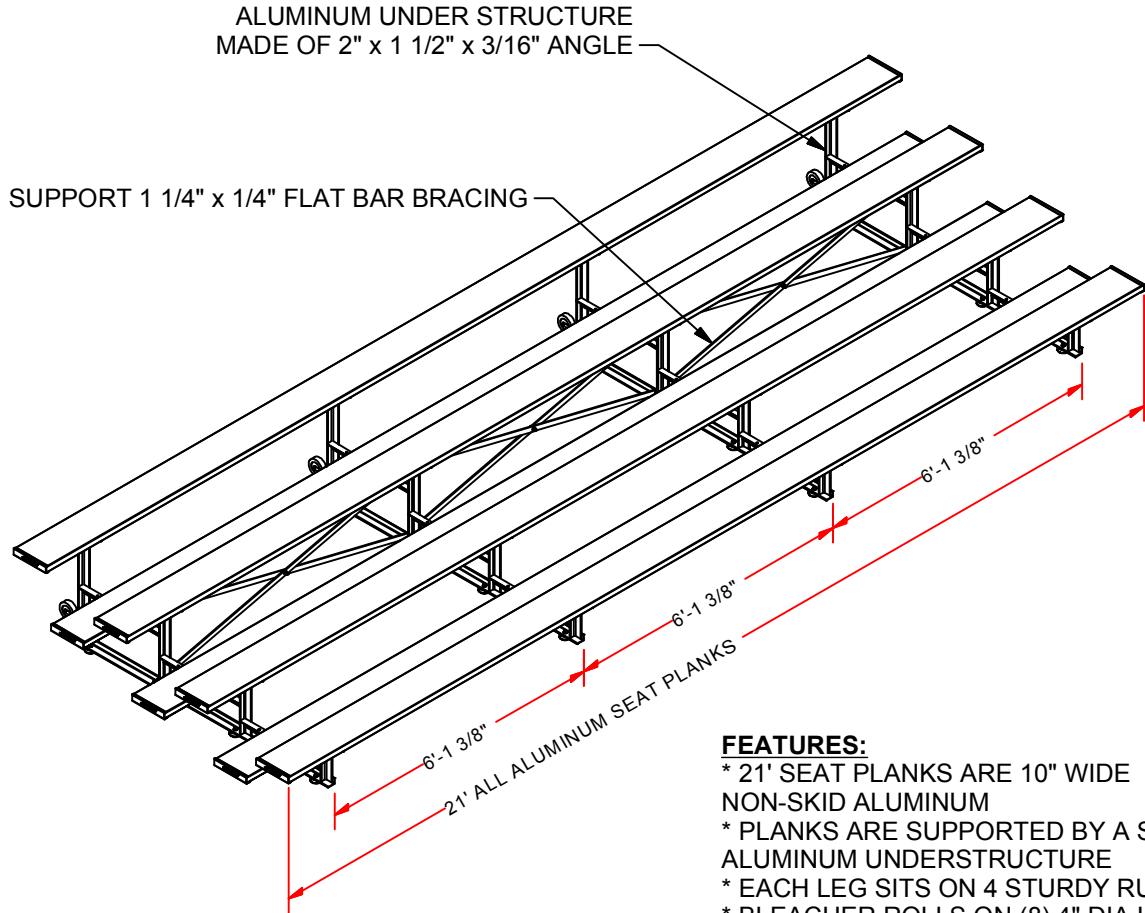

BLCH-421TRG

21' TIP & ROLL BLEACHER

FEATURES:

- * 21' SEAT PLANKS ARE 10" WIDE NON-SKID ALUMINUM
- * PLANKS ARE SUPPORTED BY A STRONG, ALUMINUM UNDERSTRUCTURE
- * EACH LEG SITS ON 4 STURDY RUBBER FEET
- * BLEACHER ROLLS ON (8) 4" DIA HEAVY DUTY CASTER WHEELS