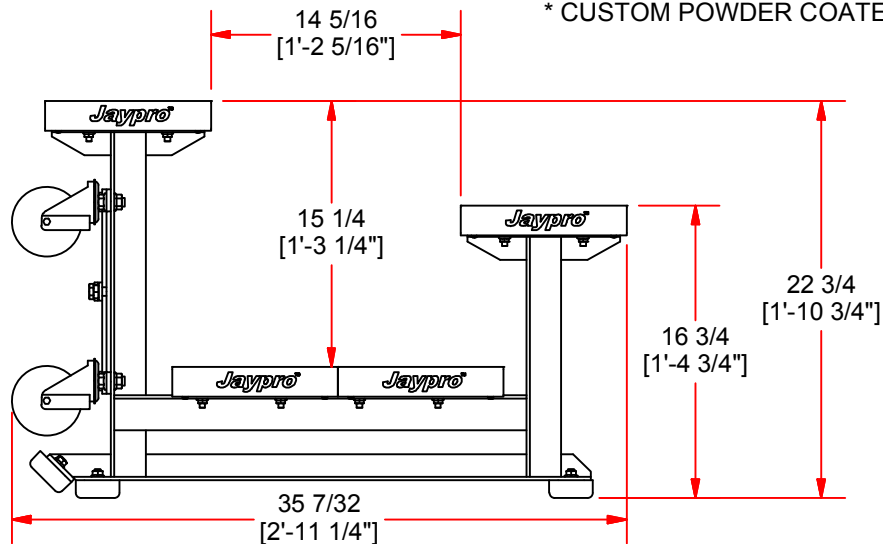

BLDP-221TRG

21' PREFERRED TIP & ROLL BLEACHER

© COPYRIGHT 2014 JAYPRO SPORTS, LLC. ALL RIGHTS RESERVED
THIS PRINT IS THE PROPERTY OF JAYPRO SPORTS, LLC. AND MAY NOT BE REPRODUCED WITHOUT WRITTEN PERMISSION

www.jaypro.com
(800) 243-0533
976 Hartford Turnpike
Waterford, CT 06385 USA