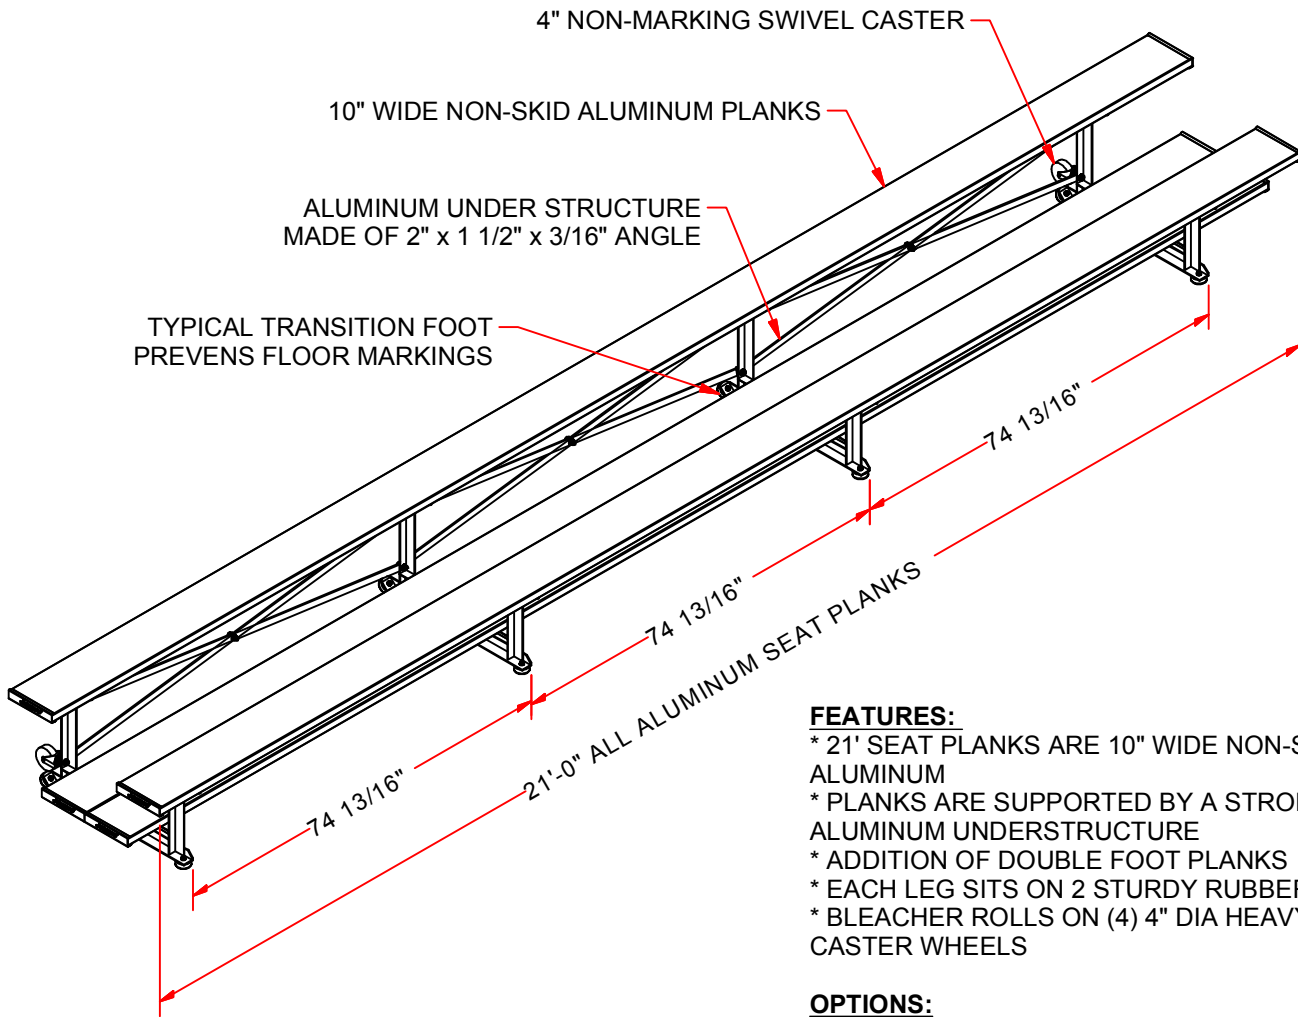

BLDP-221TRG 21' PREFERRED TIP & ROLL BLEACHER

FEATURES:

- * 21' SEAT PLANKS ARE 10" WIDE NON-SKID ALUMINUM
- * PLANKS ARE SUPPORTED BY A STRONG, ALUMINUM UNDERSTRUCTURE
- * ADDITION OF DOUBLE FOOT PLANKS
- * EACH LEG SITS ON 2 STURDY RUBBER FEET
- * BLEACHER ROLLS ON (4) 4" DIA HEAVY DUTY CASTER WHEELS