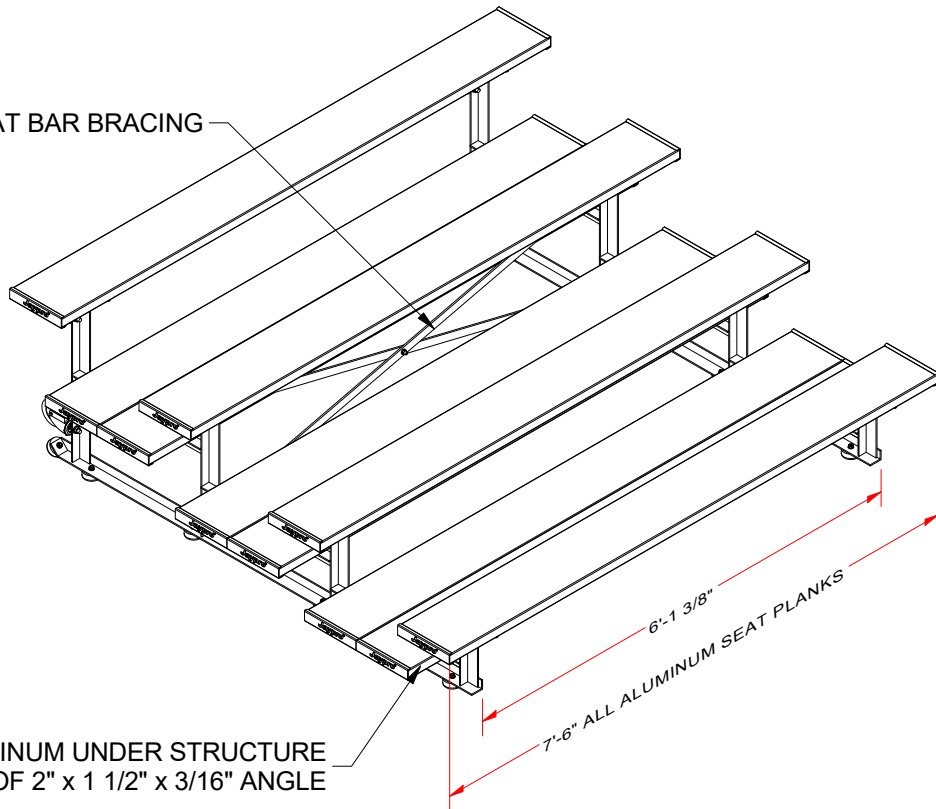

# BLDP-475TRG 7-1/2' PREFERRED TIP & ROLL BLEACHER

SUPPORT 1 1/4" x 1/4" FLAT BAR BRACING

ALUMINUM UNDER STRUCTURE  
MADE OF 2" x 1 1/2" x 3/16" ANGLE

**FEATURES:**

- > 7-1/2' SEAT PLANKS ARE 10" WIDE NON-SKID ALUMINUM
- > ADDITION OF DOUBLE FOOT PLANKS
- > PLANKS ARE SUPPORTED BY A STRONG, ALUMINUM UNDERSTRUCTURE
- > EACH LEG SITS ON 4 STURDY RUBBER FEET
- > BLEACHER ROLLS ON (4) 4" DIA HEAVY DUTY CASTER WHEELS