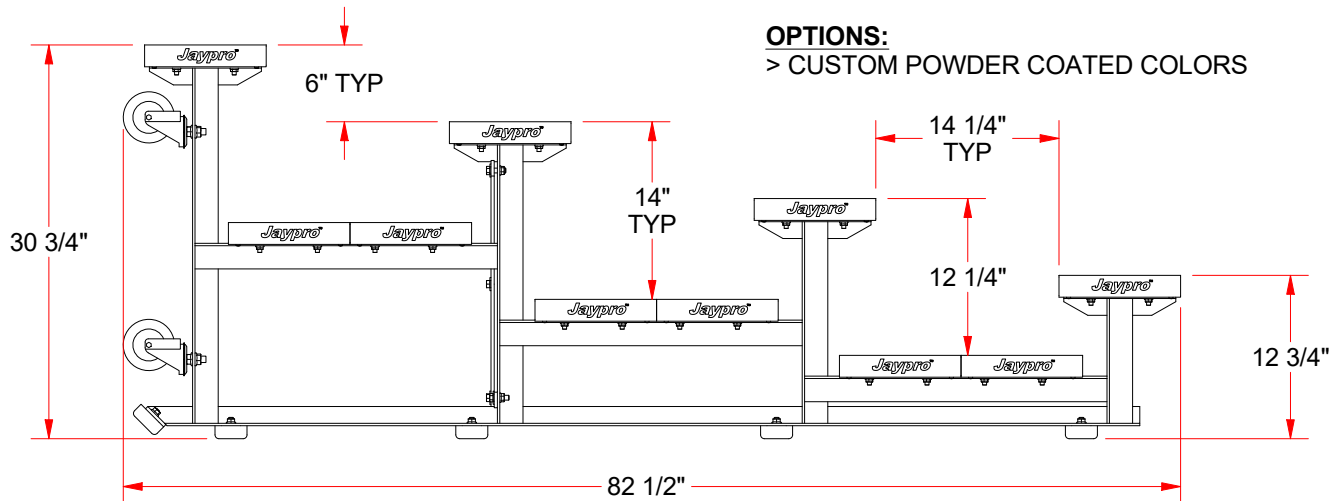

OPTIONS:

- > CUSTOM POWDER COATED COLORS

BLDP-475TRG

7-1/2' PREFERRED TIP & ROLL BLEACHER

© COPYRIGHT 2017 JAYPRO SPORTS, LLC. ALL RIGHTS RESERVED
THIS PRINT IS THE PROPERTY OF JAYPRO SPORTS, LLC. AND MAY NOT BE REPRODUCED WITHOUT WRITTEN PERMISSION

www.jaypro.com
(800) 243-0533
976 Hartford Turnpike
Waterford, CT 06385 USA

Sheet 1 of 1