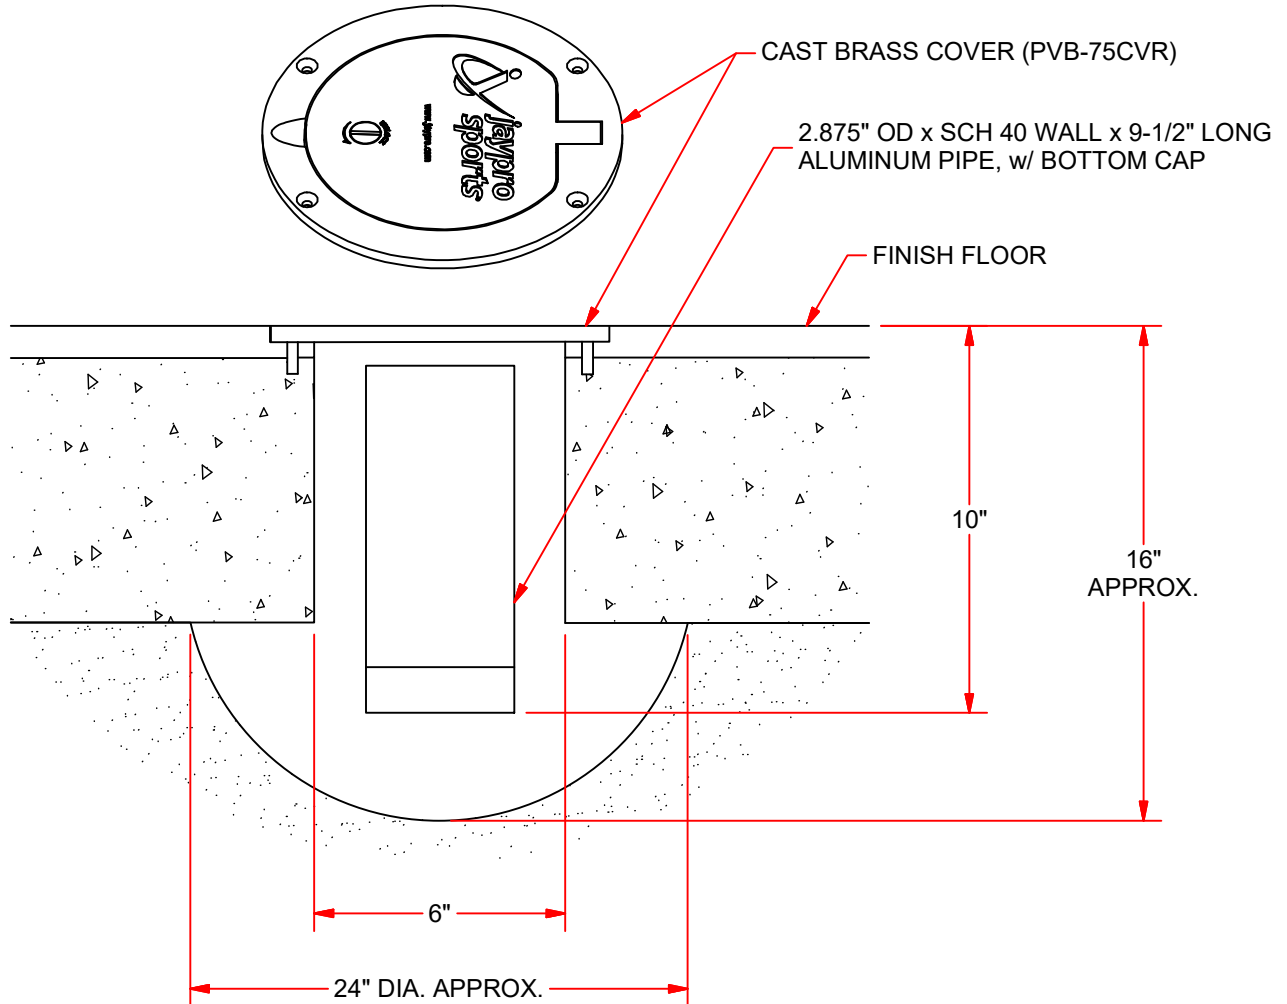

# BSO-2G FLOOR SLEEVE & BRASS COVER FOR 2-3/8" BADMINTON SYSTEM

## FEATURES:

- > 10" DEEP FLOOR SLEEVE.
- > LOCKABLE HINGING CAST BRASS COVER PLATE.
- > SLEEVE CONSTRUCTED OF 2.875" OD x SCH 40 ALUMINUM PIPE x 9-1/2" LONG
- > DESIGNED TO FIT 2-3/8" OD BADMINTON UPRIGHTS.
- > SOLD IN PAIRS.

## BSO-2G

FLOOR SLEEVE & CAST BRASS COVER FOR  
2-3/8" BADMINTON SYSTEM

© COPYRIGHT 2015 JAYPRO SPORTS, LLC. ALL RIGHTS RESERVED  
THIS PRINT IS THE PROPERTY OF JAYPRO SPORTS, LLC. AND MAY  
NOT BE REPRODUCED WITHOUT WRITTEN PERMISSION