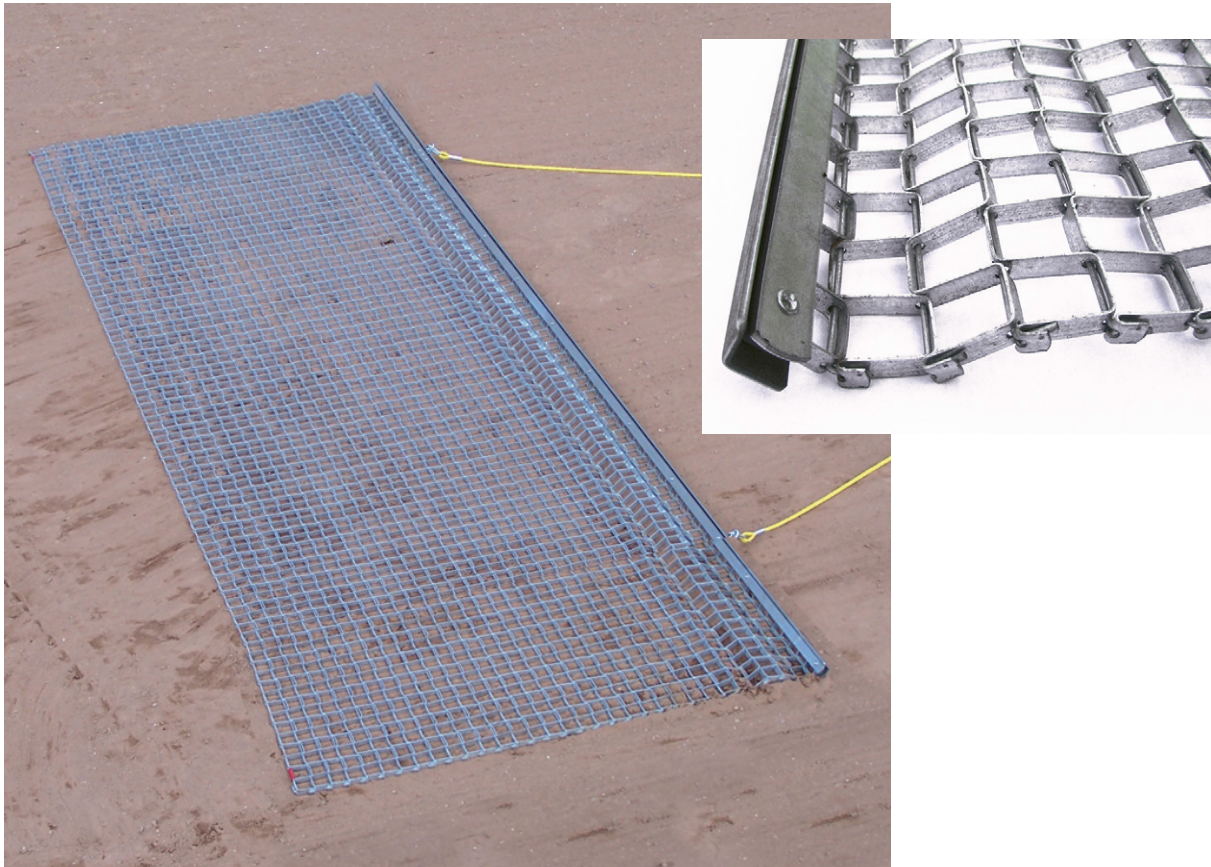

## DM-5 - INFIELD DRAG MAT

### FEATURES:

- FLEXIBLE 3'D PLATED STEEL MESH MAT
- 1-9/16" GALVANIZED STEEL DRAG BAR
- MESH: 1" x 1"
- CRIMP: 3/8" x .046" GALVANIZED STEEL
- RODS: 13 GAGE (.0915") GALVANIZED STEEL
- 3/8" POLYPROPYLENE ROPE HANDLE
- SIZE: 3'D x 5'W