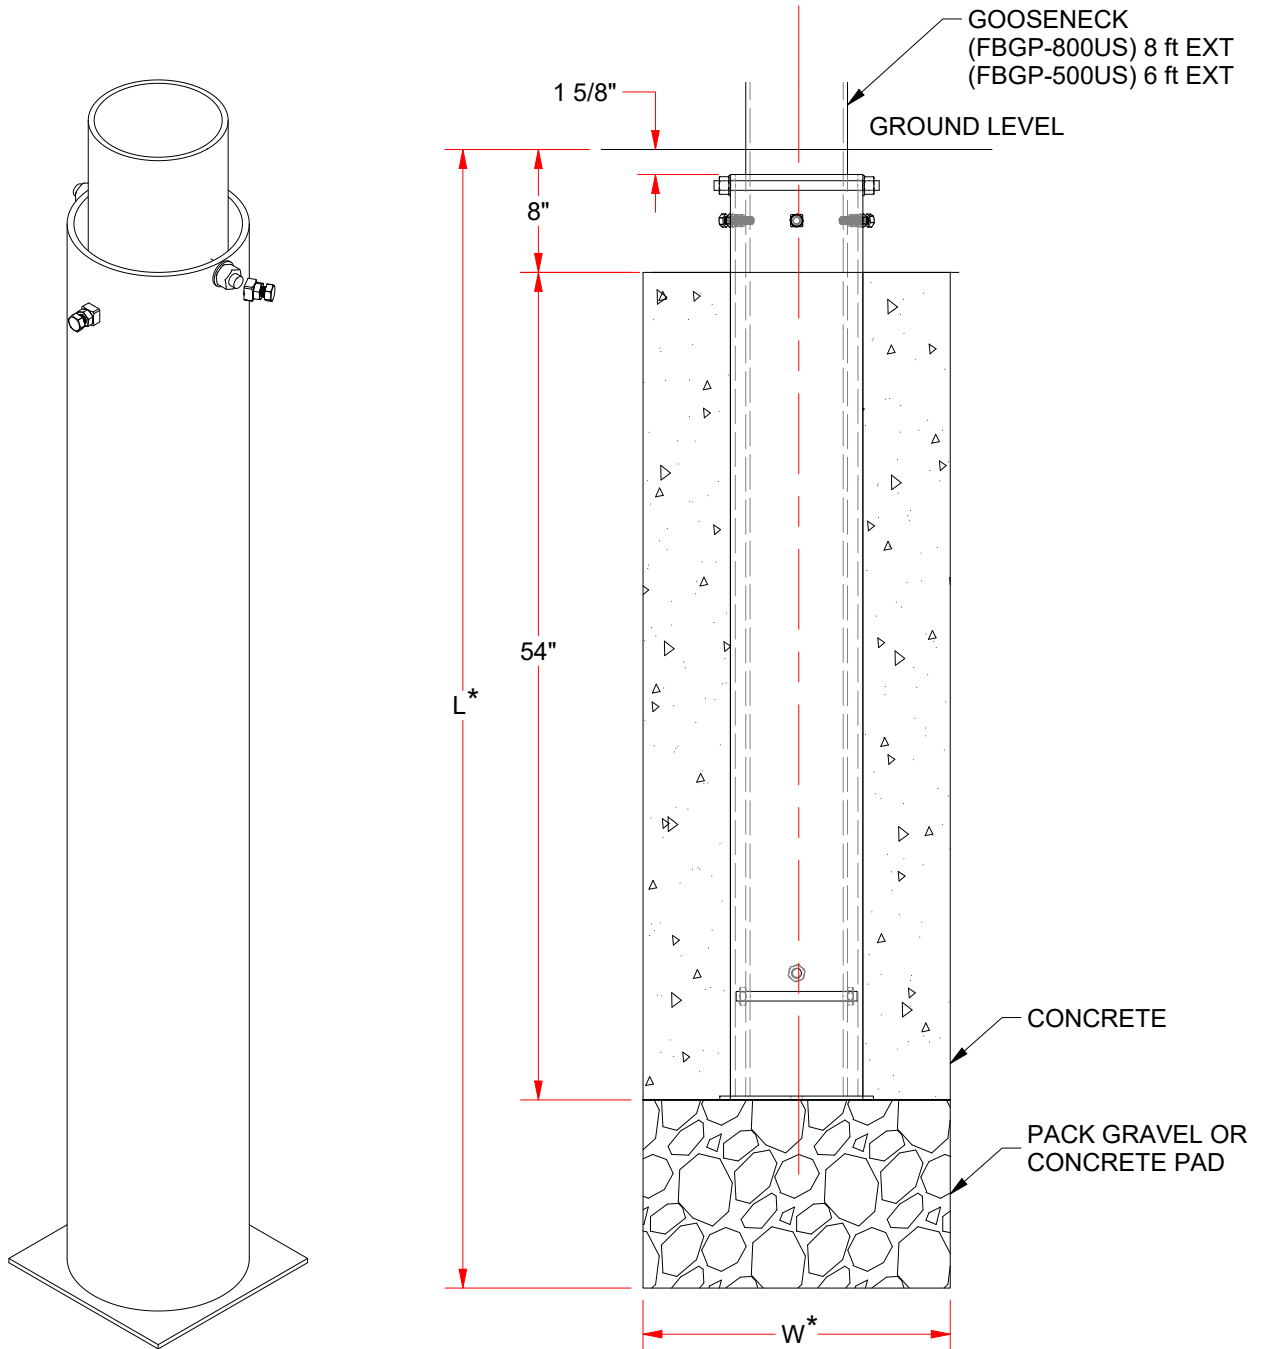

FBSLV8 Standard MAX-1 Ground Sleeves

FEATURES:

- > 8" SCH 40 x 60" LONG STEEL CONSTRUCTION
- > POWDER COATED COLOR GRAY
- > INCLUDES HARDWARE TO PLUMB GOOSENECK AND PREVENT ROTATION
- > FITS 6 5/8" FOOTBALL GOOSENECK (MAX-1)
- > SOLD IN PAIRS

*NOTE: SEE INSTALLATION DOCUMENTS
FOR FOUNDATION DIMENSIONS.

FBSLV8

Standard Ground Sleeves For MAX-1 Post (6 5/8")

© COPYRIGHT 2019 JAYPRO SPORTS, LLC. ALL RIGHTS RESERVED THIS PRINT IS THE PROPERTY
OF JAYPRO SPORTS, LLC. AND MAY NOT BE REPRODUCED WITHOUT WRITTEN PERMISSION