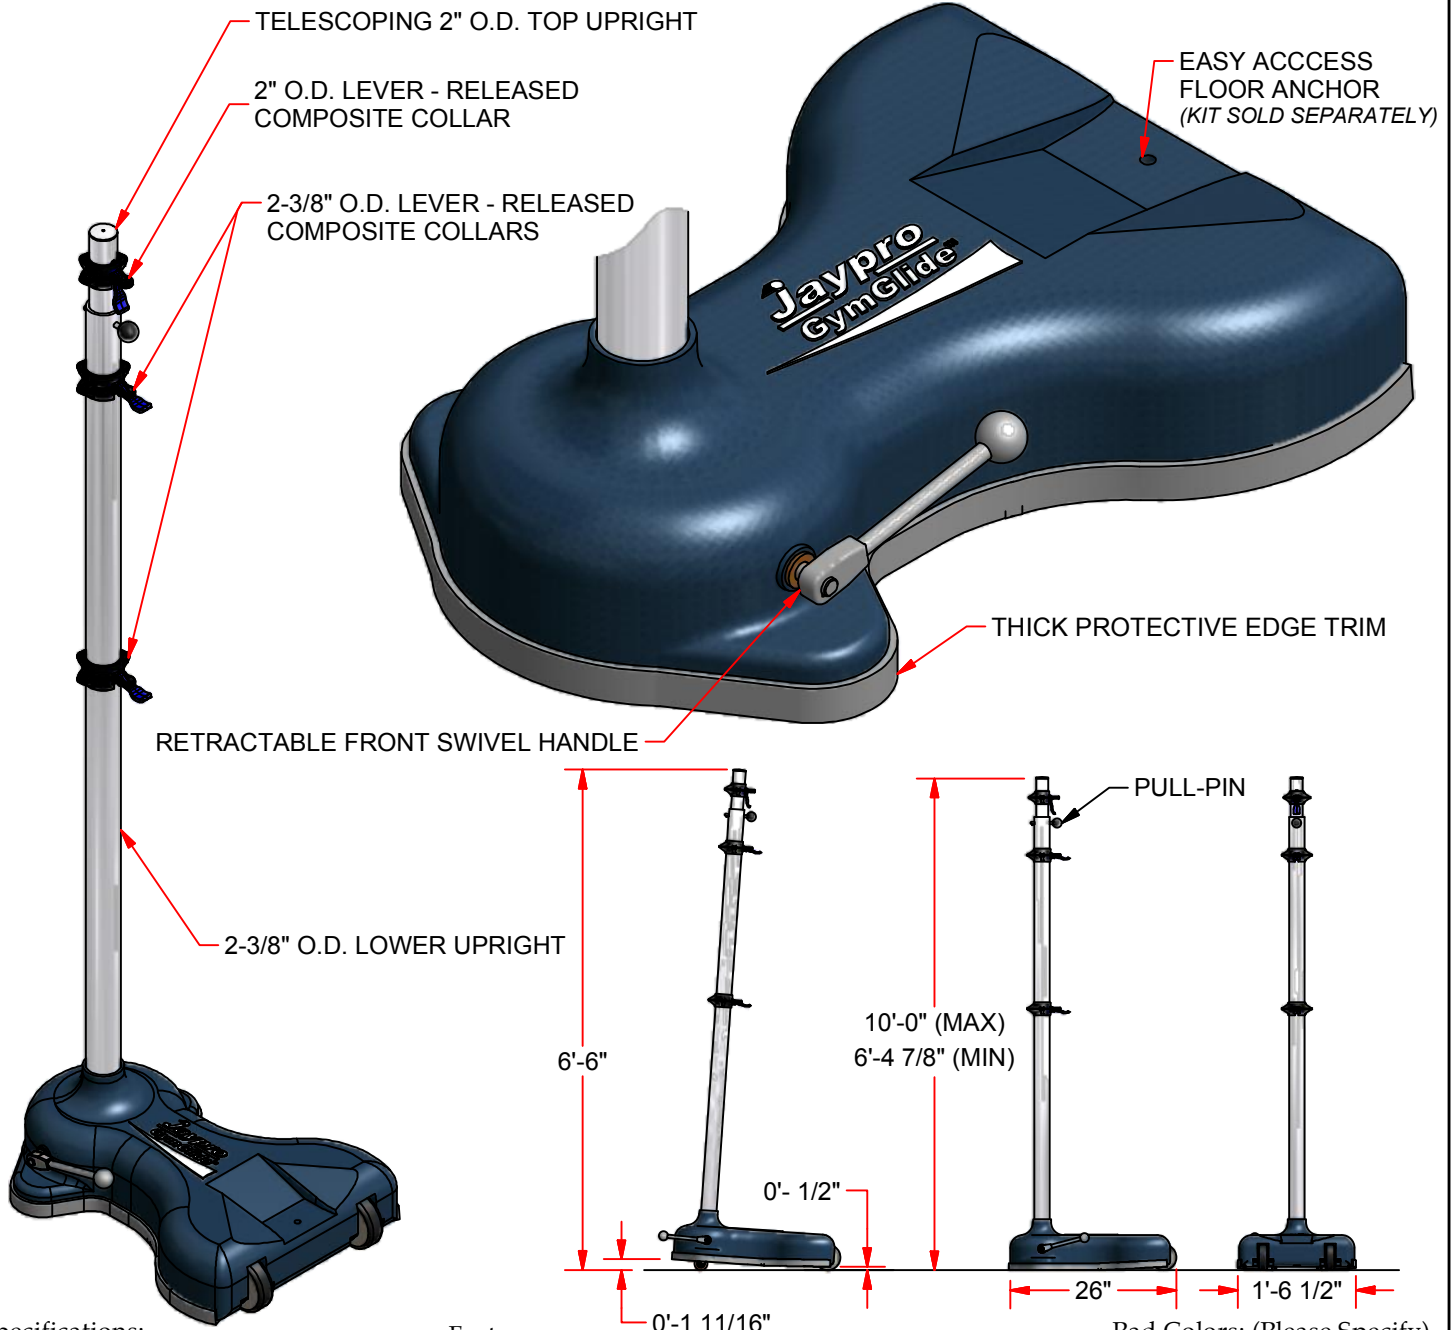

GGG-100 GymGlide

Specifications:

- *Equal to the Jaypro 220LB standard.
- *Made of 155LB Cast Iron
- *Wheels: Precision Bearing Casters, Non-marking

Features:

- * No tools required for the fully collapsible unit to pass through a doorway without disassembly.
- * Easy one-person setup & height adjustment.
- * E-Z glide height adjustment for smooth height settings from 6'-6" to 10' for alternate playing heights.
- * Rust resistant powder coated finish.

Pad Colors: (Please Specify)

- O Royal Blue O Red
- O Dark Green O White
- O Yellow

REV.	DESCRIPTION	DATE	BY
-	INITIAL RELEASE	5/2/11	MT

**GGG-100
GymGlide**

PATENT PENDING

THIS PRINT IS THE PROPERTY OF JAYPRO SPORTS, LLC. AND MAY NOT BE REPRODUCED WITHOUT WRITTEN PERMISSION

DRAWING NAME / PART NUMBER: GGG-100	
DRAWN BY: Moune T.	ISSUE DATE: 4/1/2011
CHK'D BY: WVB	CHK DATE: 5/2/2011
SHEET: 1 OF 1	REV. -