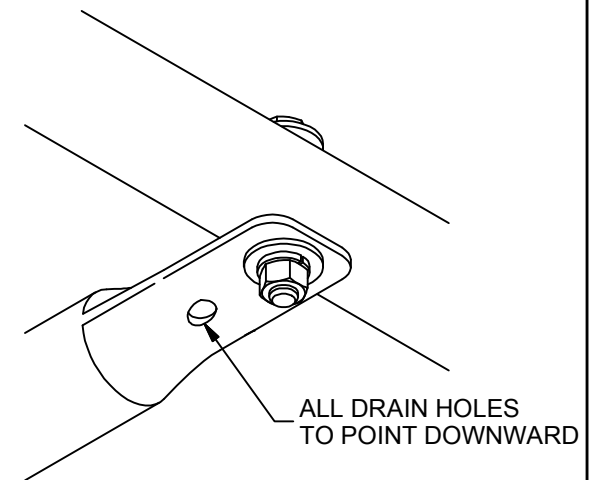

Parts List			
ITEM	QTY	PART #	DESCRIPTION
1	1	OBR161	16 BIKE RACK WELDMENT
2	2	OBR102	BIKE RACK SIDE FRAME
3	2	OBR-16-3	99-1/2" LONG 16 ROW BIKE RACK
4	8	HS291	3/8-16 x 2-1/2 HEX CAP SCREW-ZP-GrNC
5	16	HW2050	3/8 STD WASHER-ZP-GrNC
6	8	HW334	3/8" MEDIUM SPLIT LOCK WASHER, ZP
7	8	HN264	3/8"-16 FINISH HEX NUT, ZP

PLEASE NOTE:

1) FOR SAFE OPERATION AND CONTINUED HIGH PERFORMANCE FROM THIS EQUIPMENT, INSPECTION AND MAINTENANCE MUST BE PERFORMED BEFORE EACH USE.

2) USE OF THIS EQUIPMENT OTHER THAN INTENDED, MAY BE HAZARDOUS.

3) ALTERATION OR MODIFICATION OF EQUIPMENT MAY BE HAZARDOUS. FOR REPAIR OR REPLACEMENT, PLEASE CALL YOUR DEALER.

IMPORTANT NOTE

	MODEL NUMBER: OBR-16	CHECKED BY: MT
	PRODUCT NAME: PORTABLE 16-ROW BICYCLE RACK	
DATE: 10/31/2016	REV: -	DRAWN BY: Moune T.
		SHEET: 1 OF 1

976 Hartford Turnpike
Waterford, CT 06385 USA
(800)243-0533 Fax: (800)988-3363
www.jaypro.com