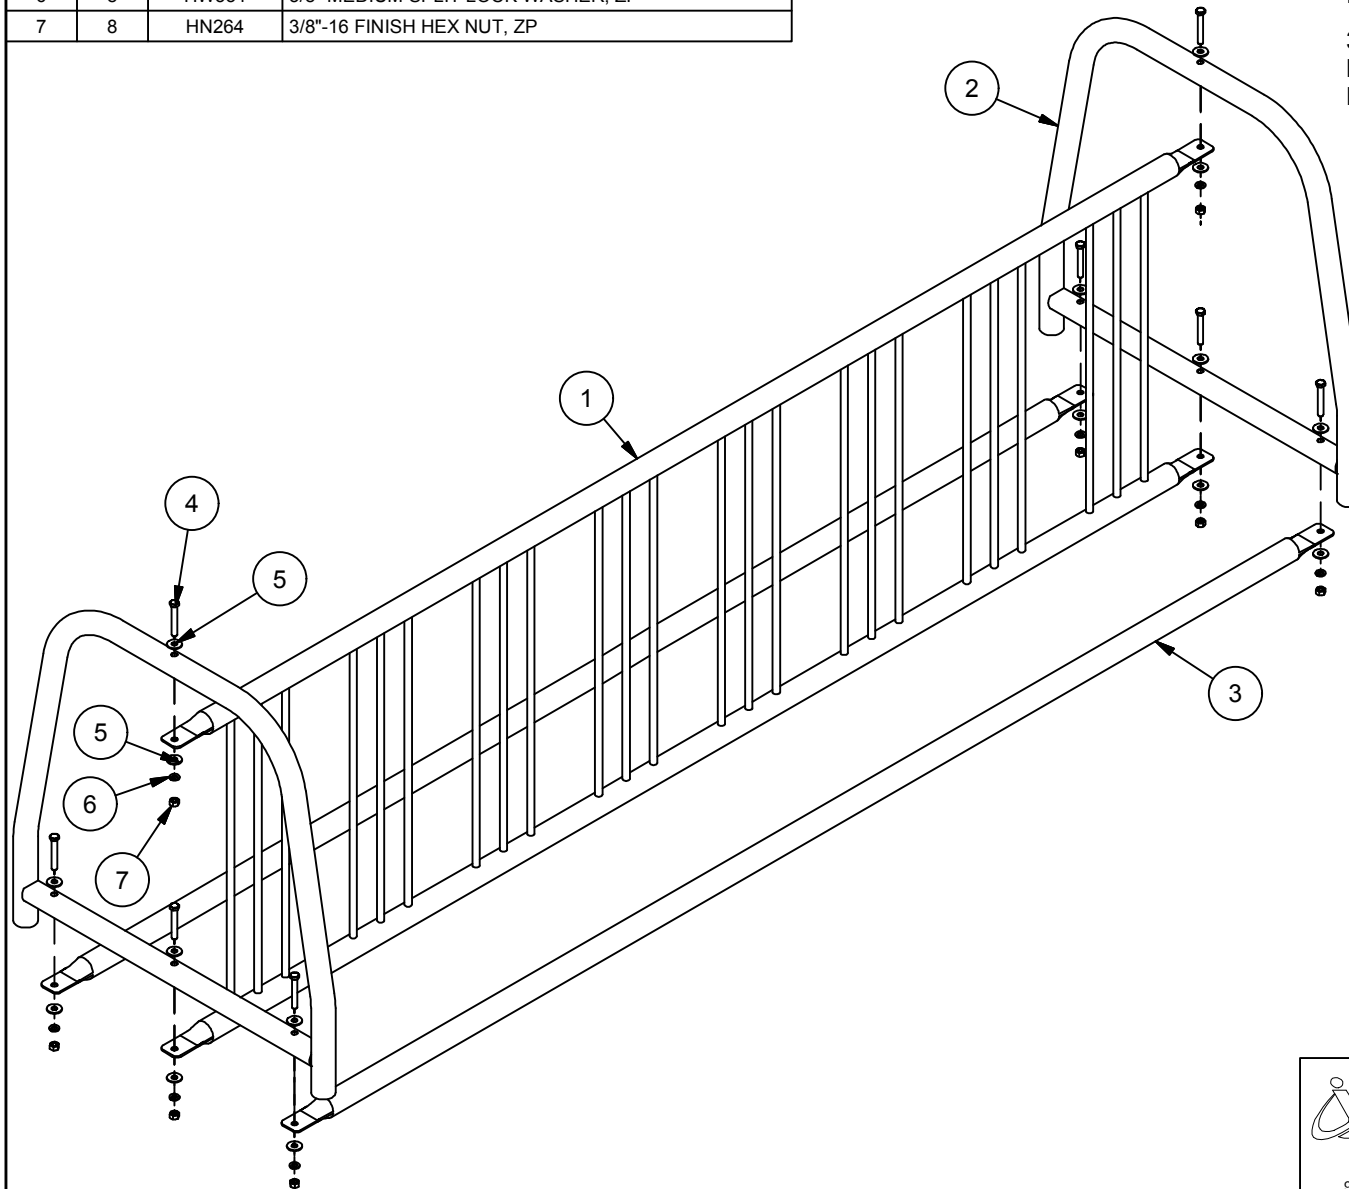

Parts List			
ITEM	QTY	PART #	DESCRIPTION
1	1	OBR161	16 BIKE RACK WELDMENT
2	2	OBR102	BIKE RACK SIDE FRAME
3	2	OBR-16-3	99-1/2" LONG 16 ROW BIKE RACK
4	8	HS291	3/8-16 x 2-1/2 HEX CAP SCREW-ZP-GrNC
5	16	HW2050	3/8 STD WASHER-ZP-GrNC
6	8	HW334	3/8" MEDIUM SPLIT LOCK WASHER, ZP
7	8	HN264	3/8"-16 FINISH HEX NUT, ZP

PLEASE NOTE:

1) FOR SAFE OPERATION AND CONTINUED HIGH PERFORMANCE FROM THIS EQUIPMENT, INSPECTION AND MAINTENANCE MUST BE PERFORMED BEFORE EACH USE.

2) USE OF THIS EQUIPMENT OTHER THAN INTENDED, MAY BE HAZARDOUS.

3) ALTERATION OR MODIFICATION OF EQUIPMENT MAY BE HAZARDOUS. FOR REPAIR OR REPLACEMENT, PLEASE CALL YOUR DEALER.

IMPORTANT NOTE

	MODEL NUMBER: OBR-16	CHECKED BY: MT
	PRODUCT NAME: PORTABLE 16-ROW BICYCLE RACK	
DATE: 10/31/2016	REV: -	DRAWN BY: Moune T.
		SHEET: 1 OF 1

976 Hartford Turnpike
Waterford, CT 06385 USA
(800)243-0533 Fax: (800)988-3363
www.jaypro.com