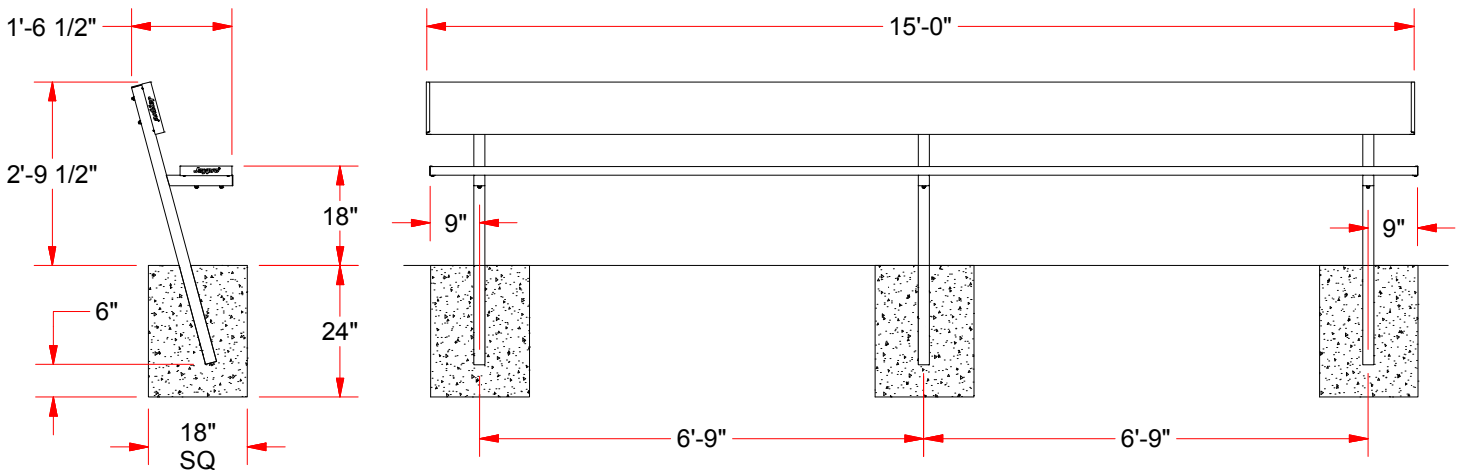

OPTIONS:

- CUSTOM POWDER COATED COLORS

REV.	DESCRIPTION	DATE	BY
-	INITIAL RELEASE	8/22/13	MT

COPYRIGHT 2006
JAYPRO SPORTS, LLC.
ALL RIGHTS RESERVED

PB-20PI
15' PLAYERS BENCH WITH
BACK REST

www.jaypro.com
INNOVATION, PERFORMANCE
AND COMMITMENT SINCE 1953
JAYPRO SPORTS, LLC, 976 HARTFORD TURNPIKE, WATERFORD, CT 06385 USA

DRAWING NAME / PART NUMBER: PB-20PI	
DRAWN BY: Moune T.	ISSUE DATE: 8/22/2013
CHK'D BY: WVB	CHK DATE: 8/22/2013
SHEET: 1 OF 1	REV. -