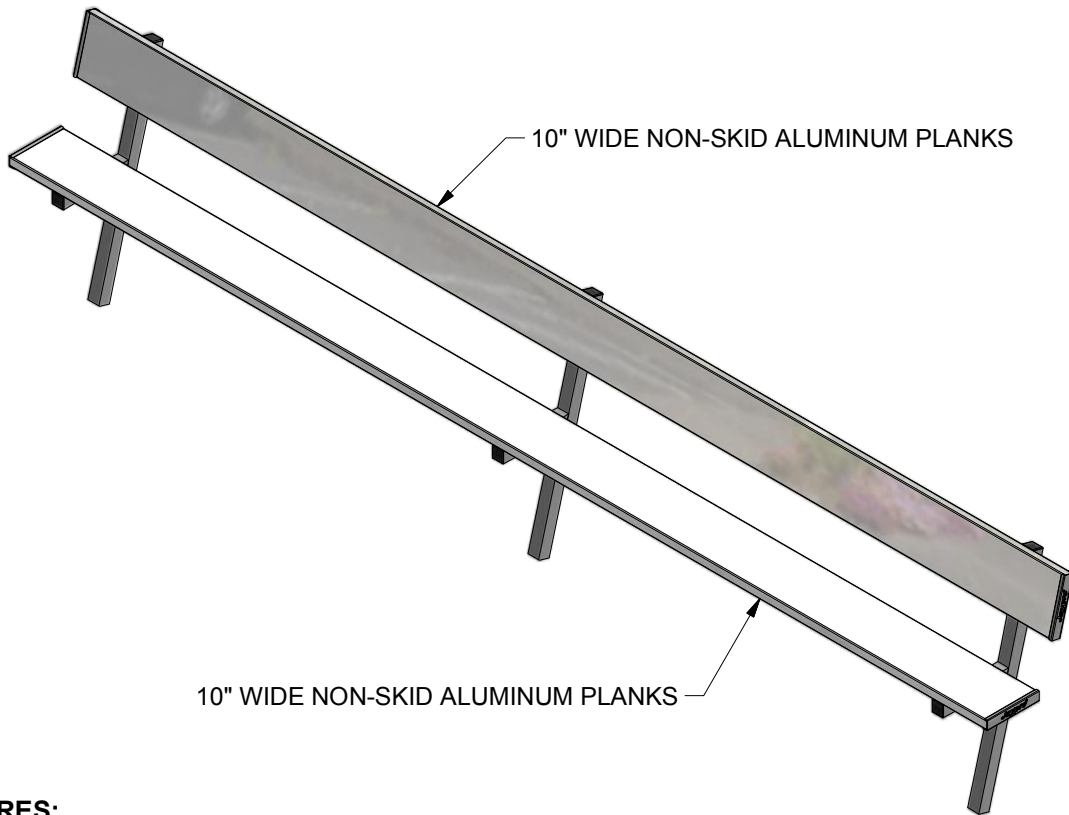

PB-20PI

FEATURES:

- 10" WIDE NON-SKID ALUMINUM PLANKS
- 2" x 2" HEAVY DUTY GALVANIZED STEEL LEGS FOR SUPERIOR RUST RESISTANCE
- PLANKS ARE SUPPORTED BY A STRONG, GALVANIZED STEEL UNDERSTRUCTURE