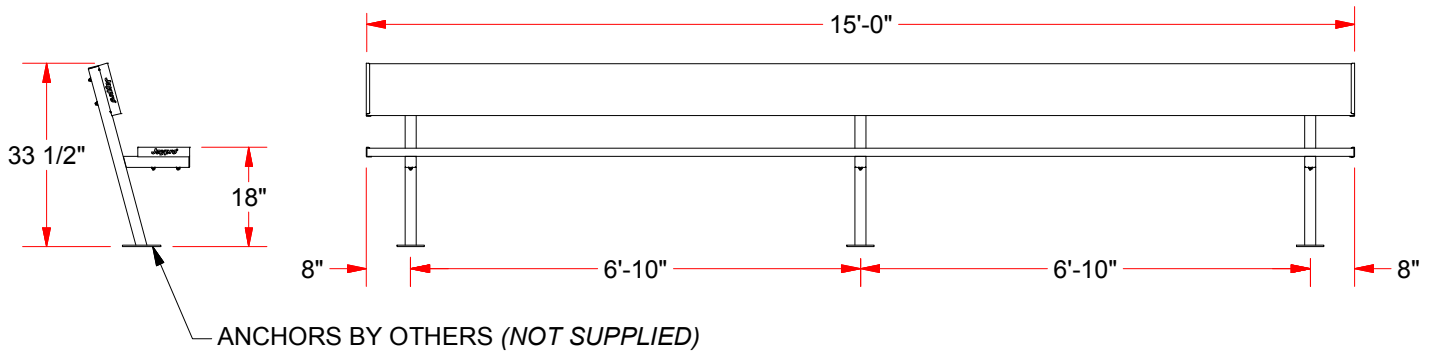

OPTIONS:

- CUSTOM POWDER COATED COLORS

PB-20SM

15' SURFACE MOUNT PLAYERS
BENCH W/ BACK REST

© COPYRIGHT 2014 JAYPRO SPORTS, LLC. ALL RIGHTS RESERVED
THIS PRINT IS THE PROPERTY OF JAYPRO SPORTS, LLC. AND MAY
NOT BE REPRODUCED WITHOUT WRITTEN PERMISSION

www.jaypro.com
(800) 243-0533
976 Hartford Turnpike
Waterford, CT 06385 USA

Sheet 1 of 1