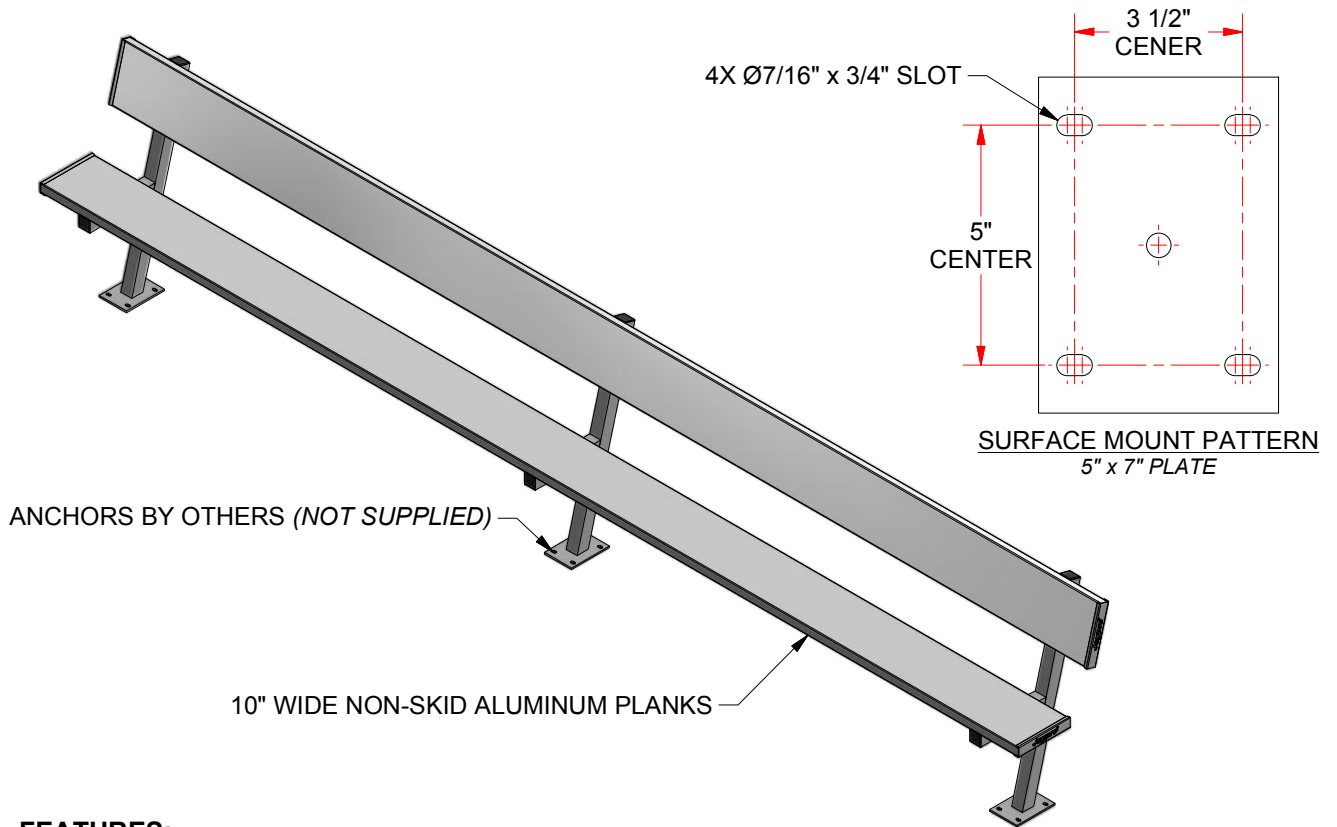

PB-20SM 15' SURFACE MOUNT PLAYERS BENCH W/ BACK REST

FEATURES:

- 10" WIDE NON-SKID ALUMINUM PLANKS
- 2" x 2" HEAVY DUTY GALVANIZED STEEL LEGS FOR SUPERIOR RUST RESISTANCE
- PLANKS ARE SUPPORTED BY A STRONG, GALVANIZED STEEL UNDERSTRUCTURE
- PLAYER BENCH WITH BACK REST
- SEAT PLANK IS 18" FROM GROUND
- SURFACE MOUNT READY FOR WIDE VARIATIONS IN FLOOR CONSTRUCTION

OPTIONS:

- CUSTOM POWDER COATED COLORS

PB-20SM

15' SURFACE MOUNT PLAYERS
BENCH W/ BACK REST

© COPYRIGHT 2014 JAYPRO SPORTS, LLC. ALL RIGHTS RESERVED
THIS PRINT IS THE PROPERTY OF JAYPRO SPORTS, LLC. AND MAY
NOT BE REPRODUCED WITHOUT WRITTEN PERMISSION