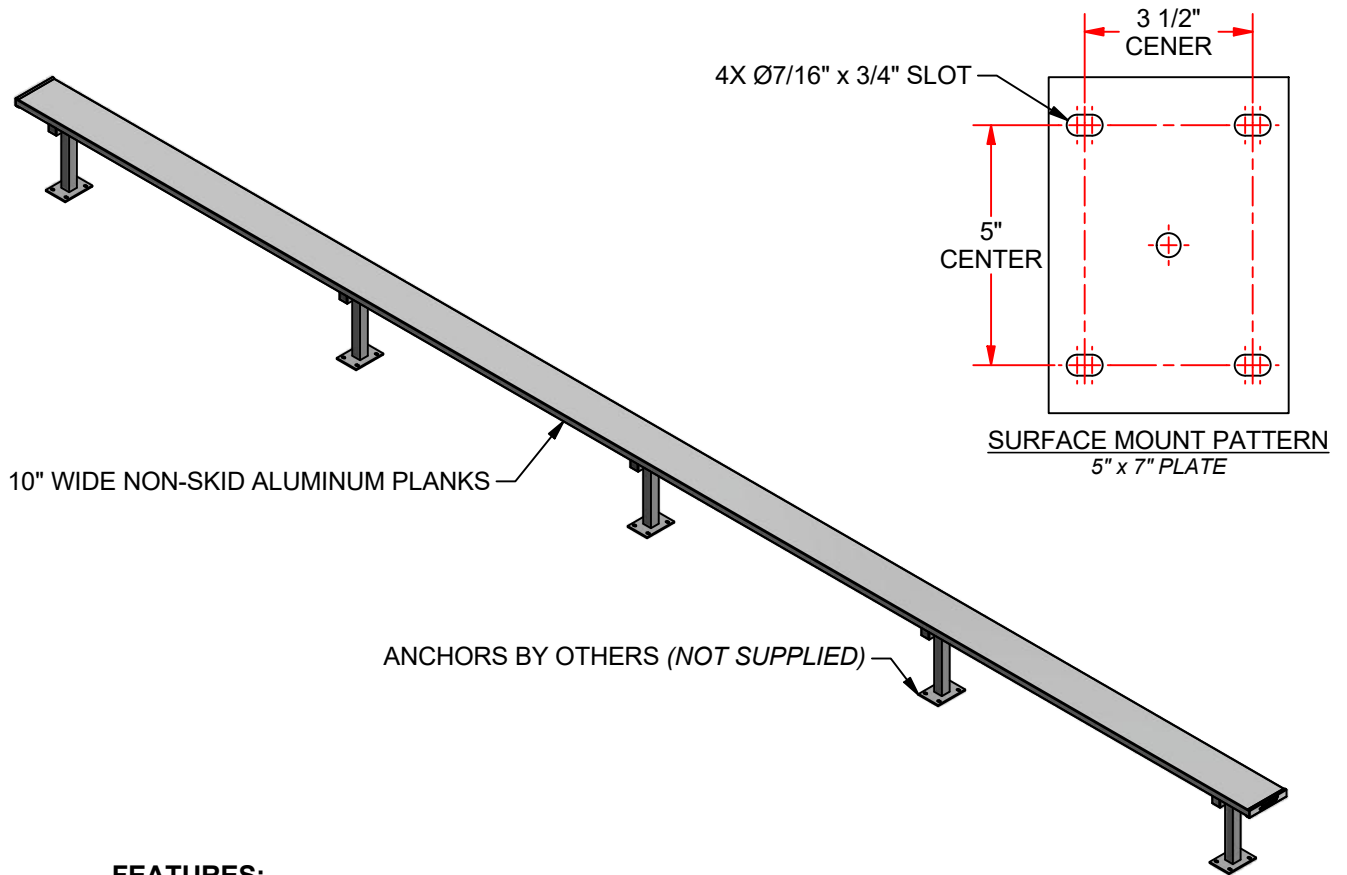

PB-95SM 27' SURFACE MOUNT PLAYERS BENCH w/o BACK REST

FEATURES:

- 10" WIDE NON-SKID ALUMINUM PLANKS
- 2" x 2" HEAVY DUTY GALVANIZED STEEL LEGS FOR SUPERIOR RUST RESISTANCE
- PLANKS ARE SUPPORTED BY A STRONG, GALVANIZED STEEL UNDERSTRUCTURE
- PLAYER BENCH WITHOUT BACK REST
- SEAT PLANK IS 18" FROM GROUND
- SURFACE MOUNT READY FOR WIDE VARIATIONS IN FLOOR CONSTRUCTION

OPTIONS:

- CUSTOM POWDER COATED COLORS

PB-95SM

27' SURFACE MOUNT PLAYERS BENCH w/o BACK REST

© COPYRIGHT 2019 JAYPRO SPORTS, LLC. ALL RIGHTS RESERVED THIS PRINT IS THE PROPERTY OF JAYPRO SPORTS, LLC. AND MAY NOT BE REPRODUCED WITHOUT WRITTEN PERMISSION