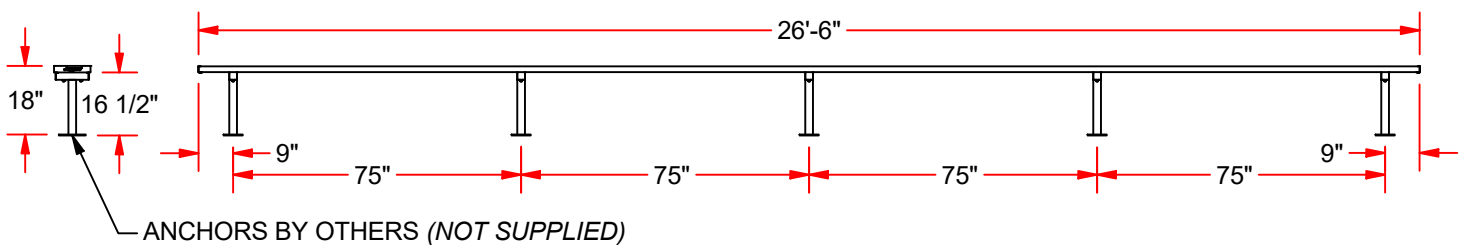

OPTIONS:

- CUSTOM POWDER COATED COLORS

PB-95SM

27' SURFACE MOUNT PLAYERS BENCH w/o BACK REST

© COPYRIGHT 2019 JAYPRO SPORTS, LLC. ALL RIGHTS RESERVED THIS PRINT IS THE PROPERTY OF JAYPRO SPORTS, LLC. AND MAY NOT BE REPRODUCED WITHOUT WRITTEN PERMISSION

www.jaypro.com
(800) 243-0533
976 Hartford Turnpike
Waterford, CT 06385 USA

Sheet 1 of 1