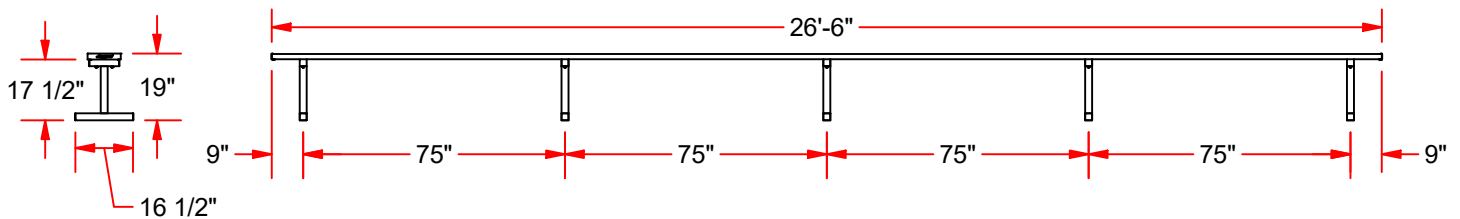

PB-95

27' PORTABLE PLAYERS BENCH w/o BACK REST

© COPYRIGHT 2019 JAYPRO SPORTS, LLC. ALL RIGHTS RESERVED THIS PRINT IS THE PROPERTY OF JAYPRO SPORTS, LLC. AND MAY NOT BE REPRODUCED WITHOUT WRITTEN PERMISSION

www.jaypro.com
(800) 243-0533
976 Hartford Turnpike
Waterford, CT 06385 USA

Sheet 1 of 1