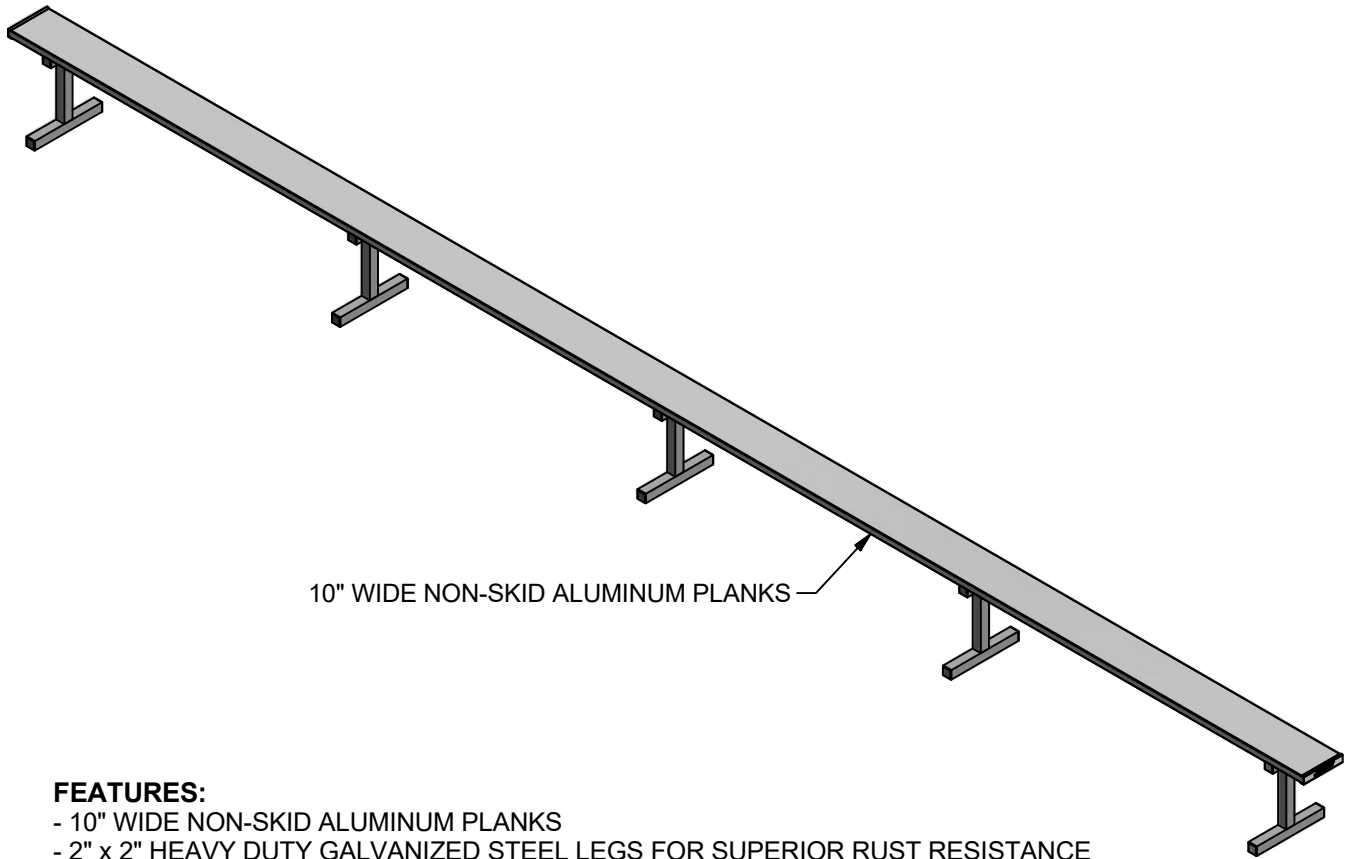

PB-95 27' PORTABLE PLAYERS BENCH w/o BACK REST

10" WIDE NON-SKID ALUMINUM PLANKS

FEATURES:

- 10" WIDE NON-SKID ALUMINUM PLANKS
- 2" x 2" HEAVY DUTY GALVANIZED STEEL LEGS FOR SUPERIOR RUST RESISTANCE
- PLANKS ARE SUPPORTED BY A STRONG, GALVANIZED STEEL UNDERSTRUCTURE
- PLAYER BENCH WITHOUT BACK REST
- SEAT PLANK IS 19" FROM GROUND
- FLOOR PROTECTION KIT AVAILABLE FOR INDOOR USE

OPTIONS:

- CUSTOM POWDER COATED COLORS
- OPTIONAL FLOOR PROTECTOR KIT (PSS-4FT)

PB-95

27' PORTABLE PLAYERS BENCH w/o BACK REST

© COPYRIGHT 2019 JAYPRO SPORTS, LLC. ALL RIGHTS RESERVED THIS PRINT IS THE PROPERTY OF JAYPRO SPORTS, LLC. AND MAY NOT BE REPRODUCED WITHOUT WRITTEN PERMISSION