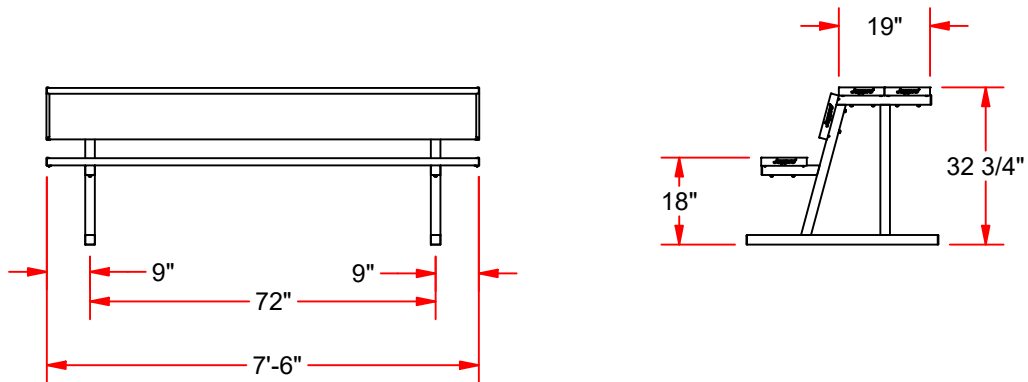

PBS-80 7 1/2' LONG PLAYER BENCH w/ SHELF

**FEATURES:**

- > 10" WIDE NON-SKID ALUMINUM PLANKS
- > 2" x 2" HEAVY DUTY GALVANIZED STEEL LEGS FOR SUPERIOR RUST RESISTANCE
- > 19" WIDE SHELF CAN BE USED FOR HELMETS, GLOVES, WATER AND OTHER MISC. ITEMS
- > SAME HIGH QUALITY AS OUR FULL LINE OF PLAYER BENCHES

OPTIONS:

- > CUSTOM POWDER COATED COLORS (P/N: PBS-80PC)

PBS-80

7 1/2' LONG PLAYER BENCH w/ SHELF

© COPYRIGHT 2017 JAYPRO SPORTS, LLC. ALL RIGHTS RESERVED
THIS PRINT IS THE PROPERTY OF JAYPRO SPORTS, LLC. AND MAY
NOT BE REPRODUCED WITHOUT WRITTEN PERMISSION