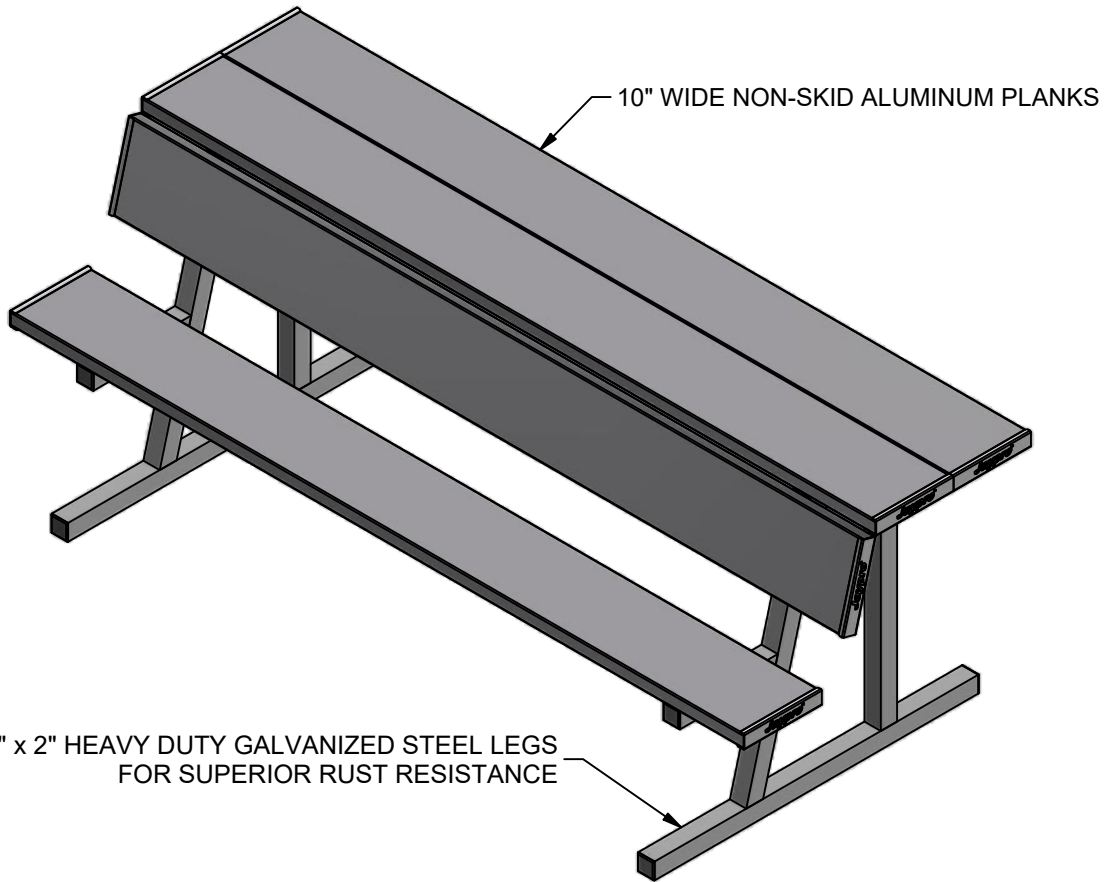

PBS-80 7 1/2' LONG PLAYER BENCH w/ SHELF

**FEATURES:**

- > 10" WIDE NON-SKID ALUMINUM PLANKS
- > 2" x 2" HEAVY DUTY GALVANIZED STEEL LEGS FOR SUPERIOR RUST RESISTANCE
- > 19" WIDE SHELF CAN BE USED FOR HELMETS, GLOVES, WATER AND OTHER MISC. ITEMS
- > SAME HIGH QUALITY AS OUR FULL LINE OF PLAYER BENCHES

OPTIONS:

- > CUSTOM POWDER COATED COLORS (P/N: PBS-80PC)

PBS-80

7 1/2' LONG PLAYER BENCH w/ SHELF

© COPYRIGHT 2017 JAYPRO SPORTS, LLC. ALL RIGHTS RESERVED
THIS PRINT IS THE PROPERTY OF JAYPRO SPORTS, LLC. AND MAY
NOT BE REPRODUCED WITHOUT WRITTEN PERMISSION