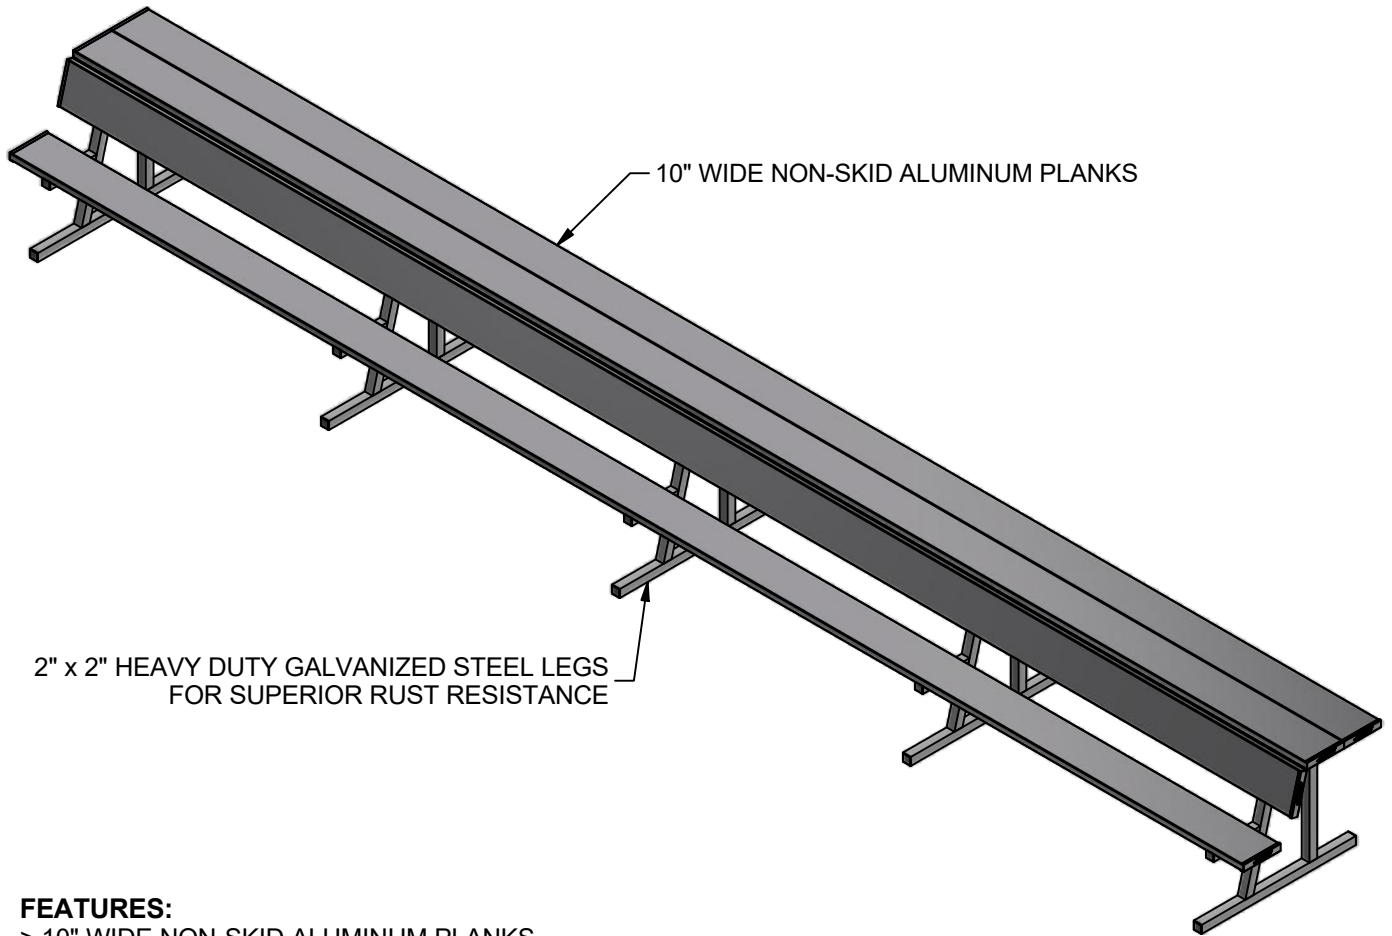

PBS-90 27' LONG PLAYER BENCH w/ SHELF

FEATURES:

- > 10" WIDE NON-SKID ALUMINUM PLANKS
- > 2" x 2" HEAVY DUTY GALVANIZED STEEL LEGS FOR SUPERIOR RUST RESISTANCE
- > 19" WIDE SHELF CAN BE USED FOR HELMETS, GLOVES, WATER AND OTHER MISC. ITEMS
- > SAME HIGH QUALITY AS OUR FULL LINE OF PLAYER BENCHES

OPTIONS:

- > CUSTOM POWDER COATED COLORS

PBS-90

27' LONG PLAYER BENCH w/ SHELF

© COPYRIGHT 2017 JAYPRO SPORTS, LLC. ALL RIGHTS RESERVED
THIS PRINT IS THE PROPERTY OF JAYPRO SPORTS, LLC. AND MAY NOT BE REPRODUCED WITHOUT WRITTEN PERMISSION