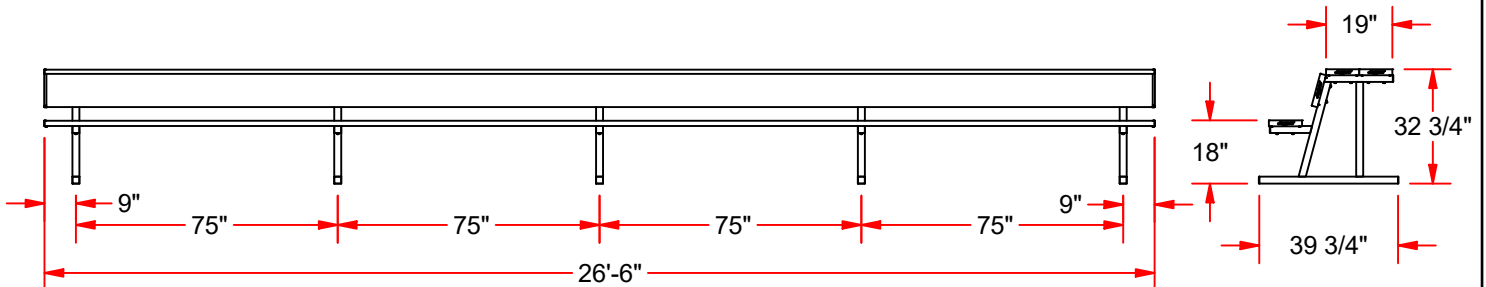

PBS-90 27' LONG PLAYER BENCH w/ SHELF

FEATURES:

- > 10" WIDE NON-SKID ALUMINUM PLANKS
- > 2" x 2" HEAVY DUTY GALVANIZED STEEL LEGS FOR SUPERIOR RUST RESISTANCE
- > 19" WIDE SHELF CAN BE USED FOR HELMETS, GLOVES, WATER AND OTHER MISC. ITEMS
- > SAME HIGH QUALITY AS OUR FULL LINE OF PLAYER BENCHES

OPTIONS:

- > CUSTOM POWDER COATED COLORS

PBS-90

27' LONG PLAYER BENCH w/ SHELF

© COPYRIGHT 2017 JAYPRO SPORTS, LLC. ALL RIGHTS RESERVED
THIS PRINT IS THE PROPERTY OF JAYPRO SPORTS, LLC. AND MAY NOT BE REPRODUCED WITHOUT WRITTEN PERMISSION