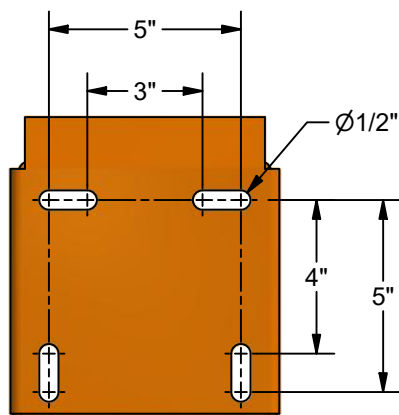

DOUBLE RIM ULTIMATE BREAKAWAY GOAL

THIS EXTREMELY DURABLE BREAKAWAY GOAL CAN BE ADJUSTED TO WITHSTAND DIFFERENT LEVELS OF PRESSURE. FITS 5" x 5" AND 5" x 4" HOLE PATTERNS FOR USE WITH 42" BACKBOARDS. POSITIVE LOCK HOLDS SOLID PLAYING POSITION. DURABLE POWDER COATED FINISH. INCLUDES MOUNTING HARDWARE AND PREMIUM NET.