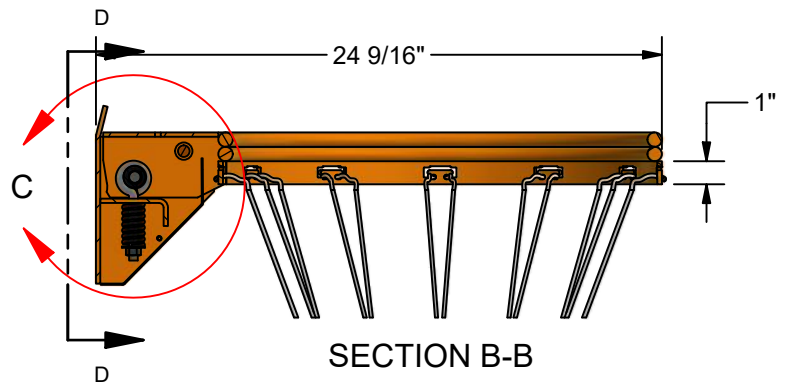

DOUBLE RIM ULTIMATE BREAKAWAY GOAL

THIS EXTREMELY DURABLE BREAKAWAY GOAL CAN BE ADJUSTED TO WITHSTAND DIFFERENT LEVELS OF PRESSURE. FITS 5" x 5" AND 5" x 4" HOLE PATTERNS FOR USE WITH 42" BACKBOARDS. POSITIVE LOCK HOLDS SOLID PLAYING POSITION. DURABLE POWDER COATED FINISH. INCLUDES MOUNTING HARDWARE AND PREMIUM NET.

DETAIL A

DETAIL C

UBG-500F

DOUBLE RIM ULTIMATE BREAKAWAY GOAL

© COPYRIGHT 2020 JAYPRO SPORTS, LLC. ALL RIGHTS RESERVED THIS PRINT IS THE PROPERTY OF JAYPRO SPORTS, LLC. AND MAY NOT BE REPRODUCED WITHOUT WRITTEN PERMISSION