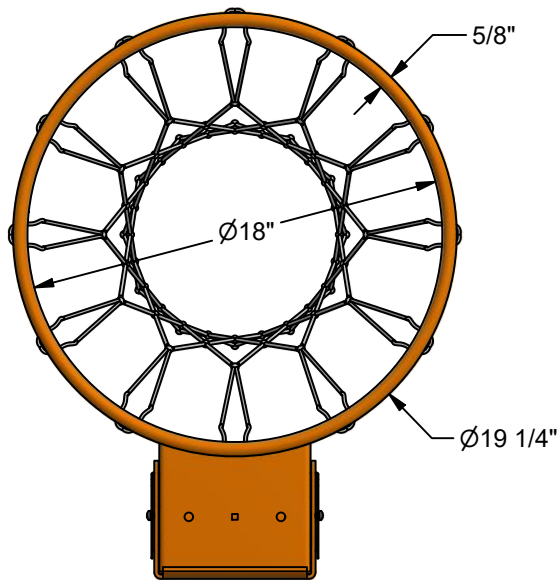

DOUBLE RIM ULTIMATE BREAKAWAY GOAL

THIS EXTREMELY DURABLE BREAKAWAY GOAL CAN BE ADJUSTED TO WITHSTAND DIFFERENT LEVELS OF PRESSURE. FITS 5" x 5" AND 5" x 4" HOLE PATTERNS FOR USE WITH 42" BACKBOARDS. POSITIVE LOCK HOLDS SOLID PLAYING POSITION. DURABLE POWDER COATED FINISH. INCLUDES MOUNTING HARDWARE AND PREMIUM NET.

DETAIL A

DETAIL C

UBG-500F

DOUBLE RIM ULTIMATE BREAKAWAY GOAL

© COPYRIGHT 2020 JAYPRO SPORTS, LLC. ALL RIGHTS RESERVED THIS PRINT IS THE PROPERTY OF JAYPRO SPORTS, LLC. AND MAY NOT BE REPRODUCED WITHOUT WRITTEN PERMISSION