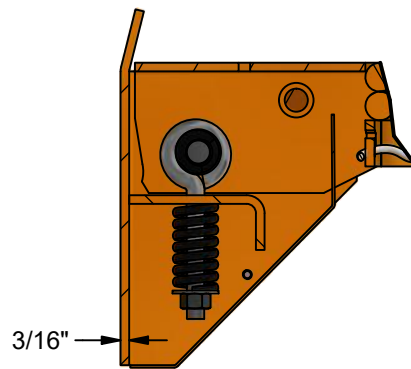

DOUBLE RIM ULTIMATE BREAKAWAY GOAL

THIS EXTREMELY DURABLE BREAKAWAY GOAL CAN BE ADJUSTED TO WITHSTAND DIFFERENT LEVELS OF PRESSURE. FITS 5" x 5" AND 5" x 4" HOLE PATTERNS FOR USE WITH 42" BACKBOARDS. POSITIVE LOCK HOLDS SOLID PLAYING POSITION. DURABLE POWDER COATED FINISH. INCLUDES MOUNTING HARDWARE AND PREMIUM NET.

DETAIL A

DETAIL C

UBG-500F

DOUBLE RIM ULTIMATE BREAKAWAY GOAL

© COPYRIGHT 2020 JAYPRO SPORTS, LLC. ALL RIGHTS RESERVED THIS PRINT IS THE PROPERTY OF JAYPRO SPORTS, LLC. AND MAY NOT BE REPRODUCED WITHOUT WRITTEN PERMISSION