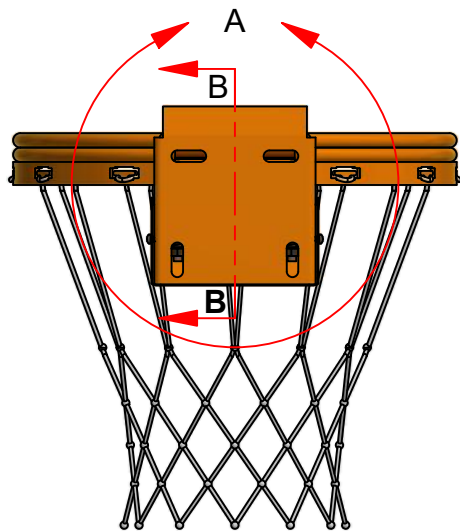

DOUBLE RIM ULTIMATE BREAKAWAY GOAL

THIS EXTREMELY DURABLE BREAKAWAY GOAL CAN BE ADJUSTED TO WITHSTAND DIFFERENT LEVELS OF PRESSURE. FITS 5" x 5" AND 5" x 4" HOLE PATTERNS FOR USE WITH 42" BACKBOARDS. POSITIVE LOCK HOLDS SOLID PLAYING POSITION. DURABLE POWDER COATED FINISH. INCLUDES MOUNTING HARDWARE AND PREMIUM NET.

DETAIL A

DETAIL C

UBG-500F

DOUBLE RIM ULTIMATE BREAKAWAY GOAL

© COPYRIGHT 2020 JAYPRO SPORTS, LLC. ALL RIGHTS RESERVED THIS PRINT IS THE PROPERTY OF JAYPRO SPORTS, LLC. AND MAY NOT BE REPRODUCED WITHOUT WRITTEN PERMISSION