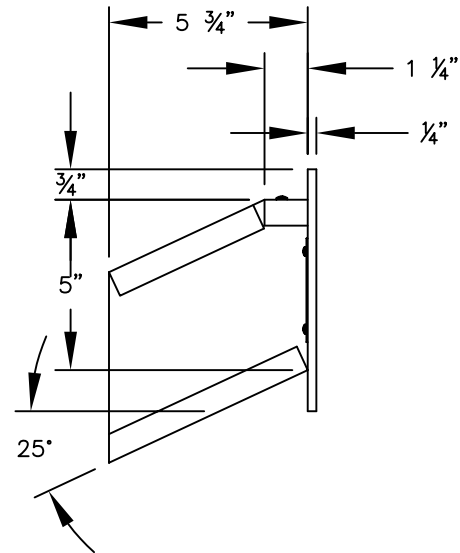

FRONT VIEW

SIDE VIEW

2255 - MAIL DROP

MODEL #2255  
MAIL DROP

AVAILABLE COLORS:  
ALUMINUM, BRONZE, SANDSTONE

DRAWN: 8/2020

*Established in 1936, Salsbury Industries is the industry leader in manufacturing and distributing quality mailboxes.*