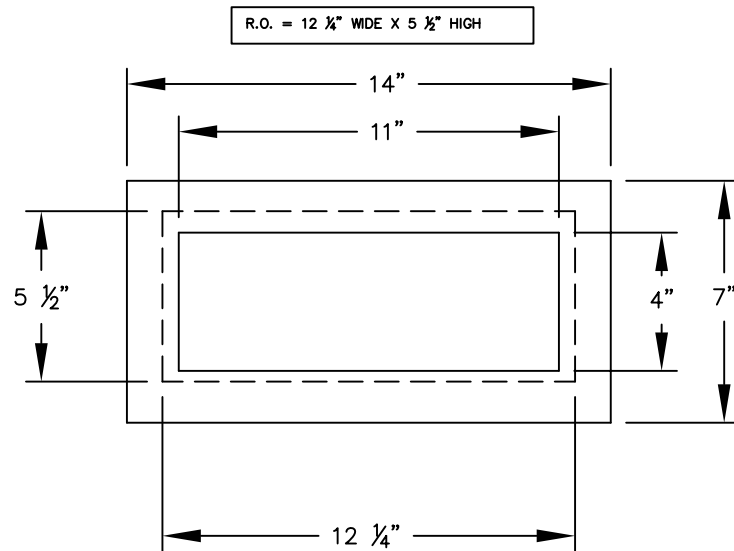

FRONT VIEW

SIDE VIEW

2255 - MAIL DROP

MODEL #2255  
MAIL DROP

AVAILABLE COLORS:  
ALUMINUM, BRONZE, SANDSTONE

DRAWN: 8/2020

*Established in 1936, Salsbury Industries is the industry leader in manufacturing and distributing quality mailboxes.*