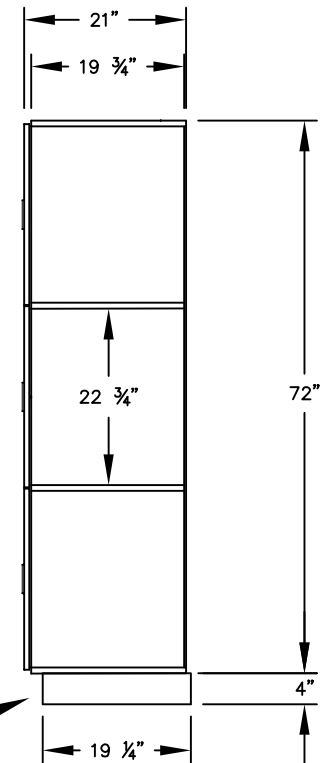

(NOTE: DESIGNER LOCKER SHOWN WITHOUT SIDE PANEL OR SLOPING HOOD. PLEASE ORDER SEPARATELY.)

MODEL #23361
15" WIDE TRIPLE TIER
DESIGNER WOOD LOCKER – 3 WIDE

(6) LOCKER COMPARTMENTS
EACH COMPARTMENT:
13-3/4" W x 22-3/4" H x 19-3/4" D

(BASES ARE MADE OF INDUSTRIAL GRADE PARTICLEBOARD AND ARE COVERED IN A DURABLE BLACK LAMINATE. PLEASE SET BASE TO ALLOW 5/8" BETWEEN THE BACK OF THE LOCKER AND THE WALL FOR AIR VENTILATION.)

SIDE VIEW

MODEL #23361

15" WIDE TRIPLE TIER
DESIGNER WOOD LOCKER
SIX FEET HIGH (ADD 4" FOR BASE)

AVAILABLE FINISHES: GRAY, BLUE, BLACK,
MAPLE, CHERRY OR MAHOGANY

DRAWN: 3/2020

Established in 1936, Salsbury Industries is the industry leader in manufacturing and distributing quality lockers.