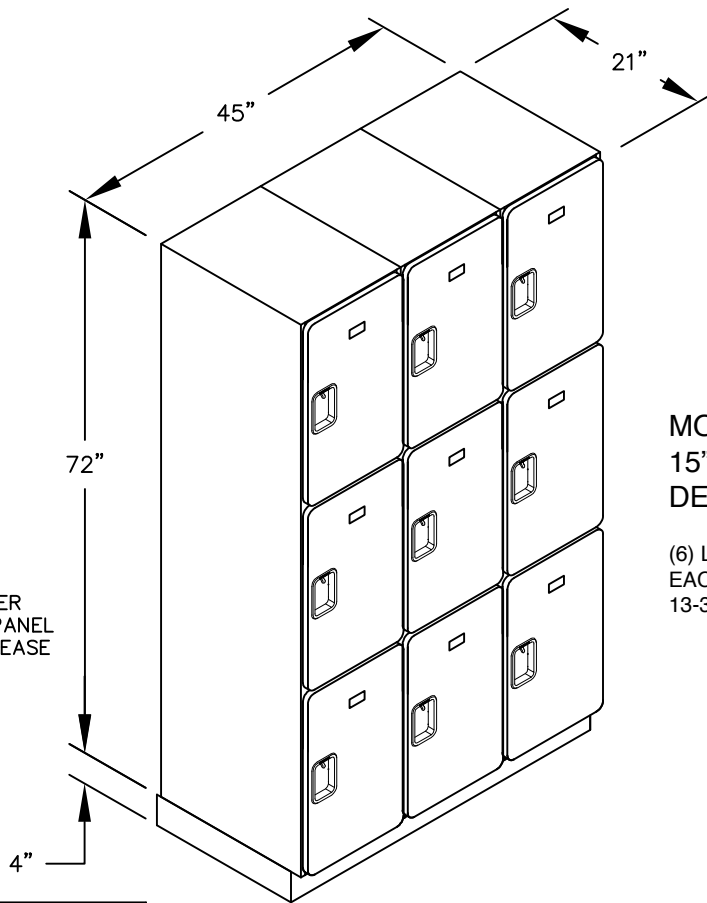

(NOTE: DESIGNER LOCKER SHOWN WITHOUT SIDE PANEL OR SLOPING HOOD. PLEASE ORDER SEPARATELY.)

MODEL #23361
15" WIDE TRIPLE TIER
DESIGNER WOOD LOCKER – 3 WIDE

(6) LOCKER COMPARTMENTS
EACH COMPARTMENT:
13-3/4" W x 22-3/4" H x 19-3/4" D

(BASES ARE MADE OF INDUSTRIAL GRADE PARTICLEBOARD AND ARE COVERED IN A DURABLE BLACK LAMINATE. PLEASE SET BASE TO ALLOW 5/8" BETWEEN THE BACK OF THE LOCKER AND THE WALL FOR AIR VENTILATION.)

SIDE VIEW

MODEL #23361

15" WIDE TRIPLE TIER
DESIGNER WOOD LOCKER
SIX FEET HIGH (ADD 4" FOR BASE)

AVAILABLE FINISHES: GRAY, BLUE, BLACK,
MAPLE, CHERRY OR MAHOGANY

DRAWN: 3/2020

Established in 1936, Salsbury Industries is the industry leader in manufacturing and distributing quality lockers.