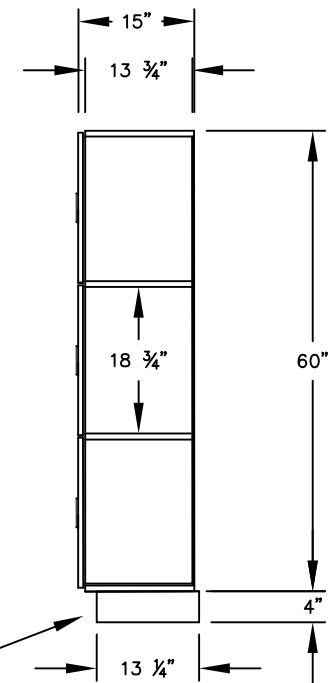

(NOTE: DESIGNER LOCKER SHOWN WITHOUT SIDE PANEL OR SLOPING HOOD. PLEASE ORDER SEPARATELY.)

**MODEL #33155
12" WIDE TRIPLE TIER
DESIGNER WOOD LOCKER – 1 WIDE**

(3) LOCKER COMPARTMENTS
EACH COMPARTMENT:
10-3/4" W x 18-3/4" H x 13-3/4" D

SIDE VIEW

(BASES ARE MADE OF INDUSTRIAL GRADE PARTICLEBOARD AND ARE COVERED IN A DURABLE BLACK LAMINATE. PLEASE SET BASE TO ALLOW 5/8" BETWEEN THE BACK OF THE LOCKER AND THE WALL FOR AIR VENTILATION.)

MODEL #33155

12" WIDE TRIPLE TIER
DESIGNER WOOD LOCKER
FIVE FEET HIGH (ADD 4" FOR BASE)

AVAILABLE FINISHES: GRAY, BLUE, BLACK,
MAPLE, CHERRY OR MAHOGANY

DRAWN: 3/2020

Established in 1936, Salsbury Industries is the industry leader in manufacturing and distributing quality lockers.