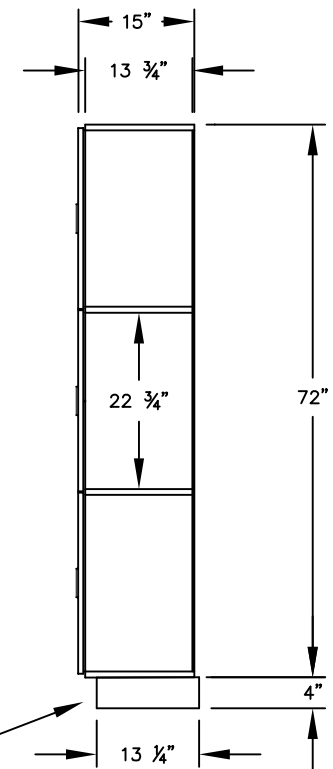

(NOTE: DESIGNER LOCKER SHOWN WITHOUT SIDE PANEL OR SLOPING HOOD. PLEASE ORDER SEPARATELY.)

MODEL #33165
12" WIDE TRIPLE TIER
DESIGNER WOOD LOCKER – 1 WIDE

(3) LOCKER COMPARTMENTS
 EACH COMPARTMENT:
 10-3/4" W x 22-3/4" H x 13-3/4" D

SIDE VIEW

(BASES ARE MADE OF INDUSTRIAL GRADE PARTICLEBOARD AND ARE COVERED IN A DURABLE BLACK LAMINATE. PLEASE SET BASE TO ALLOW 5/8" BETWEEN THE BACK OF THE LOCKER AND THE WALL FOR AIR VENTILATION.)

MODEL #33165

12" WIDE TRIPLE TIER
 DESIGNER WOOD LOCKER
 SIX FEET HIGH (ADD 4" FOR BASE)

AVAILABLE FINISHES: GRAY, BLUE, BLACK,
 MAPLE, CHERRY OR MAHOGANY

DRAWN: 3/2020

Established in 1936, Salsbury Industries is the industry leader in manufacturing and distributing quality lockers.