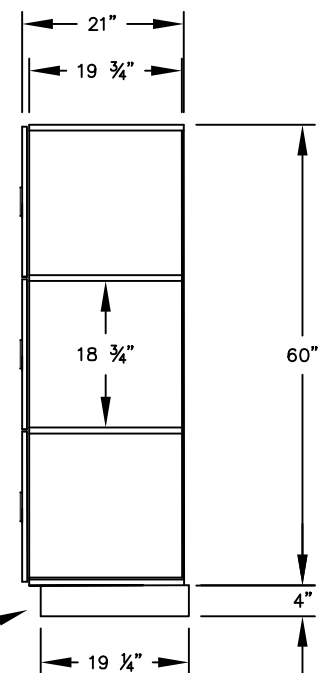

(NOTE: DESIGNER LOCKER SHOWN WITHOUT SIDE PANEL OR SLOPING HOOD. PLEASE ORDER SEPARATELY.)

**MODEL #33351
12" WIDE TRIPLE TIER
DESIGNER WOOD LOCKER – 3 WIDE**

(9) LOCKER COMPARTMENTS
EACH COMPARTMENT:
10-3/4" W x 18-3/4" H x 19-3/4" D

SIDE VIEW

(BASES ARE MADE OF INDUSTRIAL GRADE PARTICLEBOARD AND ARE COVERED IN A DURABLE BLACK LAMINATE. PLEASE SET BASE TO ALLOW 5/8" BETWEEN THE BACK OF THE LOCKER AND THE WALL FOR AIR VENTILATION.)

MODEL #33351

12" WIDE TRIPLE TIER
DESIGNER WOOD LOCKER
FIVE FEET HIGH (ADD 4" FOR BASE)

AVAILABLE FINISHES: GRAY, BLUE, BLACK,
MAPLE, CHERRY OR MAHOGANY

DRAWN: 3/2020

Established in 1936, Salsbury Industries is the industry leader in manufacturing and distributing quality lockers.