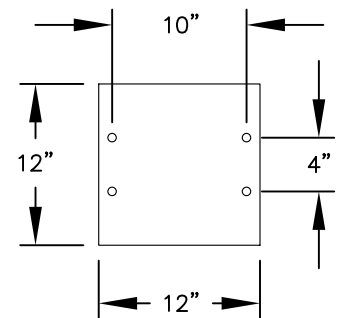

3395 – PEDESTAL

PEDESTAL TOP  
BOLT PATTERN

PEDESTAL BASE  
BOLT PATTERN

MODEL #3395  
PEDESTAL – REPLACEMENT FOR  
CBU #3308 AND CBU #3312

AVAILABLE COLORS:  
SANDSTONE, BRONZE, GREEN, BLACK, WHITE  
OR GRAY (FOR REPLACEMENT UNITS)