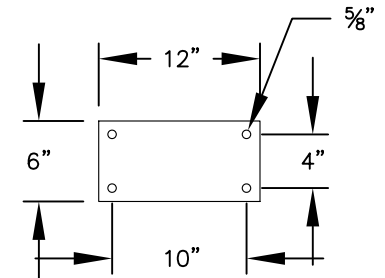

3395 – PEDESTAL

PEDESTAL TOP  
BOLT PATTERN

PEDESTAL BASE  
BOLT PATTERN

MODEL #3395  
PEDESTAL – REPLACEMENT FOR  
CBU #3308 AND CBU #3312

AVAILABLE COLORS:  
SANDSTONE, BRONZE, GREEN, BLACK, WHITE  
OR GRAY (FOR REPLACEMENT UNITS)