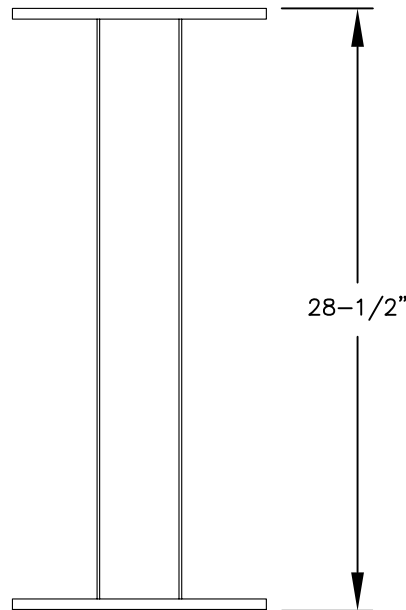

3395 – PEDESTAL

PEDESTAL TOP  
BOLT PATTERN

PEDESTAL BASE  
BOLT PATTERN

MODEL #3395  
PEDESTAL – REPLACEMENT FOR  
CBU #3308 AND CBU #3312

AVAILABLE COLORS:  
SANDSTONE, BRONZE, GREEN, BLACK, WHITE  
OR GRAY (FOR REPLACEMENT UNITS)