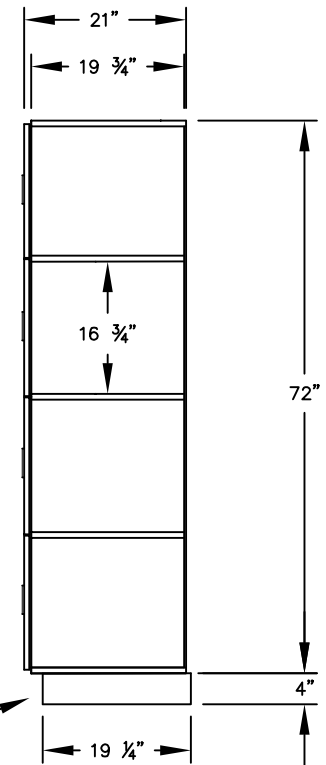

(NOTE: DESIGNER LOCKER SHOWN WITHOUT SIDE PANEL OR SLOPING HOOD. PLEASE ORDER SEPARATELY.)

MODEL #34161
12" WIDE FOUR TIER
DESIGNER WOOD LOCKER – 1 WIDE

(4) LOCKER COMPARTMENTS
 EACH COMPARTMENT:
 10-3/4" W x 17" H x 19-3/4" D

SIDE VIEW

(BASES ARE MADE OF INDUSTRIAL GRADE PARTICLEBOARD AND ARE COVERED IN A DURABLE BLACK LAMINATE. PLEASE SET BASE TO ALLOW 5/8" BETWEEN THE BACK OF THE LOCKER AND THE WALL FOR AIR VENTILATION.)

MODEL #34161

12" WIDE FOUR TIER
 DESIGNER WOOD LOCKER
 SIX FEET HIGH (ADD 4" FOR BASE)

AVAILABLE FINISHES: GRAY, BLUE, BLACK,
 MAPLE, CHERRY OR MAHOGANY

DRAWN: 3/2020

Established in 1936, Salsbury Industries is the industry leader in manufacturing and distributing quality lockers.