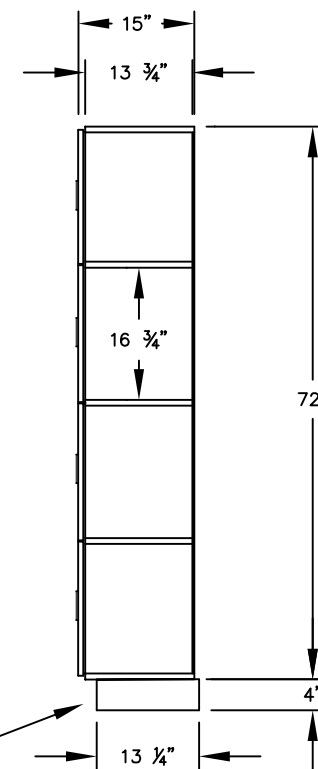

(NOTE: DESIGNER LOCKER SHOWN WITHOUT SIDE PANEL OR SLOPING HOOD. PLEASE ORDER SEPARATELY.)

MODEL #34165
 12" WIDE FOUR TIER
 DESIGNER WOOD LOCKER – 1 WIDE

(4) LOCKER COMPARTMENTS
 EACH COMPARTMENT:
 10-3/4" W x 17" H x 13-3/4" D

SIDE VIEW

(BASES ARE MADE OF INDUSTRIAL GRADE PARTICLEBOARD AND ARE COVERED IN A DURABLE BLACK LAMINATE. PLEASE SET BASE TO ALLOW 5/8" BETWEEN THE BACK OF THE LOCKER AND THE WALL FOR AIR VENTILATION.)

MODEL #34165

12" WIDE FOUR TIER
 DESIGNER WOOD LOCKER
 SIX FEET HIGH (ADD 4" FOR BASE)

AVAILABLE FINISHES: GRAY, BLUE, BLACK,
 MAPLE, CHERRY OR MAHOGANY

DRAWN: 3/2020

Established in 1936, Salsbury Industries is the industry leader in manufacturing and distributing quality lockers.