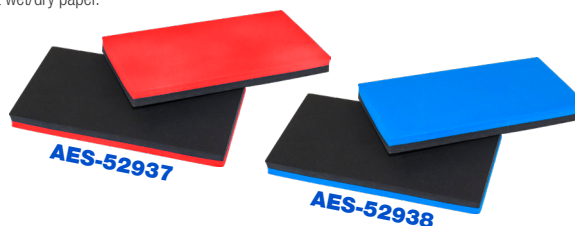

BOXED

SKU	Aggressiveness	Color	Qty per Box
AES-7506	Medium Cut	Maroon	10pc / Box
AES-7507	Fine Cut	Gray	10pc / Box

Hand Grip Foam Pad Holders

Natural contoured shape of the pad holder makes detailing by hand a breeze. Wax faster and more efficiently when using a polisher is not possible. Dense foam construction provides a durable and comfortable grip. Designed for use with AES Industries and all other pads and sanding discs.

HANG-UP CARD

AES-52933	3" Diameter, Hook & Loop Face
AES-52935	5" Diameter, Hook & Loop Face

Foam Hand Sanding Pads

Evenly distributes pressure while sanding. Easily conforms to curved and contoured surfaces. Can be used for wet or dry sanding. Perfect size for use with half sheet wet/dry paper.

INDIVIDUALLY BAGGED

Specifications	
Dimensions:	5-3/8" x 2-3/4"
Thickness:	1/2"

AES-52937	Soft flex pad (red)
AES-52938	Rigid flex pad (blue)

6" Flexible Sanding Pad

AES-926

Flexible foam pad conforms to all surfaces. Great for concave or convex surfaces that are difficult for a sanding board or block. Uses 6" round PSA sandpaper.