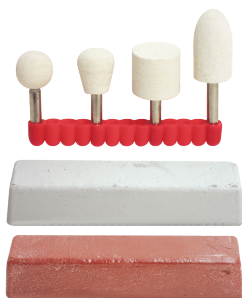

Cotton Buffing Wheels

Durable buffing wheels have super soft edges for a perfect finish.

- For polishing all metals
- For use with polishing compounds

HANG-UP CARD

SKU	Diameter	Arbor Hole Size	Thickness
AES-K-153	3"	1/2"	1/2"
AES-K-154	4"	1/2"	1/2"
AES-K-156	6"	1/2"	1/2"
AES-K-158	8"	1/2"	1/2"

- For use with polishing compounds

HANG-UP CARD

SKU	Diameter	Arbor Hole Size	Thickness
AES-4153	3"	1/2"	3/4"
AES-4156	6"	1/2"	3/4"
AES-4158	8"	5/8"	3/4"
AES-Y-153	3"	1/2"	1/2"
AES-Y-156	6"	1/2"	1/2"
AES-Y-158	8"	5/8"	1/2"

3pc Felt Polishing Bob Set AES-6500

Versatile assortment of felt polishing bobs in several different shapes for a variety of contours and surfaces. 1/4" shanks.

HANG-UP CARD

Specifications
Shank Size: 1/4"

Felt Polishing Bobs with Jewelers Rouge AES-6501

Includes 4 polishing Bobs with 1/4" shanks, one 4oz white compound bar and one 4oz red compound bar.

HANG-UP CARD

Specifications
Shank Size: 1/4"

2" Polishing Kits