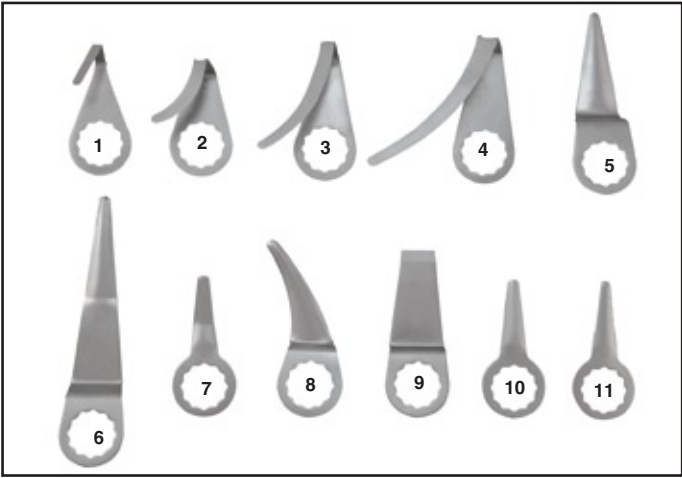

Model # WINDK-08H

Additional Blades Available:

- 1. **WINDK-08A** - 24mm Hook Blade
- 2. **WINDK-08B** - 36mm Hook Blade
- 3. **WINDK-08C** - 60mm Hook Blade
- 4. **WINDK-08D** - 90mm Hook Blade
- 5. **WINDK-08E** - 57mm Bent Blade
- 6. **WINDK-08F** - 90mm Bent Blade
- 7. **WINDK-08G** - 35mm Round-Nose Straight Blade
- 8. **WINDK-08H** - 52mm Bent Curved Blade
- 9. **WINDK-08I** - 48mm Scraper Blade
- 10. **WINDK-08J** - 35mm Flat-Nose Bent Blade
- 11. **WINDK-08L** - 35mm Serrated Straight Blade

52mm Bent Curved Blade

SALES AND MARKETING
 401 S. PARK AVENUE
 MONTEBELLO, CA 90640
 (800) 221-9705

Phone: (323) 510-2950 • Fax: (323) 887-1958

WAREHOUSE AND OPERATIONS
 372 OLD US HIGHWAY 52 SOUTH
 MT. AIRY, NC 27030
 (800) 221-9705