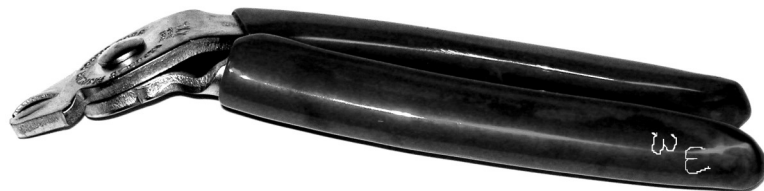

HOG RING PLIERS

HG-8

(FOR USE WITH HOG RINGS- W&E PART #1220 PG. 64)
 FLAT ANGLED NOSE, EASIER ACCESSIBILITY, EXCELLENT FOR ALL INSTALLATIONS
 INCLUDING NON-REMOVABLE CUSHIONS
 UNIT PKG.-1

PLASTIC BLIND RIVETING TOOL

PRG-30

All steel construction, pulls all W&E plastic blind rivets; full size handles provide extra long pulling stroke to set rivets quickly. Packaged in reusable vinyl pouch.
 (SEE PG. 76 FOR W&E PLASTIC RIVETS)

UNIT PKG.-1

HOSE CLAMPS

WORM DRIVE-STAINLESS STEEL BAND
 PLATED CARBON STEEL SCREW & HOUSING

<u>PART</u>	<u>#SIZE</u>	<u>CLAMP RANGE</u>
2564	#4	7/32"- 5/8"
2565	#6	5/16"-7/8"
2566	#10	9/16"-1-1/16"
2567	#12	9/16"-1-1/4"
2568	#20	3/4"-1-3/4"
2569	#24	1-1/16"-2"
2570	#28	1-5/16"-2-1/4"
2754	#32	1-9/16"-2-1/2"
2571	#36	1-13/16"-2-3/4"