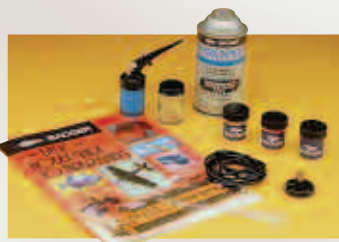

Model 250-5

MODEL 350-6 COMPLETE CRAFT SET

Set contains a 350® airbrush with attachable 3/4oz. (22ml) jar; vinyl air hose, Propel™ regulator; Propel™ can, mixing jar with cover; three reusable stencil designs, two sheets of airbrush paper; five Air-TeX® colors, one Air-TeX® cleaner; and "how-to" booklet.

Model 350-6

HOBBY SETS

Hobbyists, both novice and advanced, will find a Badger hobby set perfect for their individual skill level.

MODEL 250-7 BASIC SPRAY GUN HOBBY SET

Set contains a 250® spray gun with attachable 3/4oz. (22ml) jar; vinyl air hose, Propel™ regulator; Propel™ can, mixing jar with cover; three MODELflex® colors, 32 page "how-to" book, one mixing pipette, and instruction book.