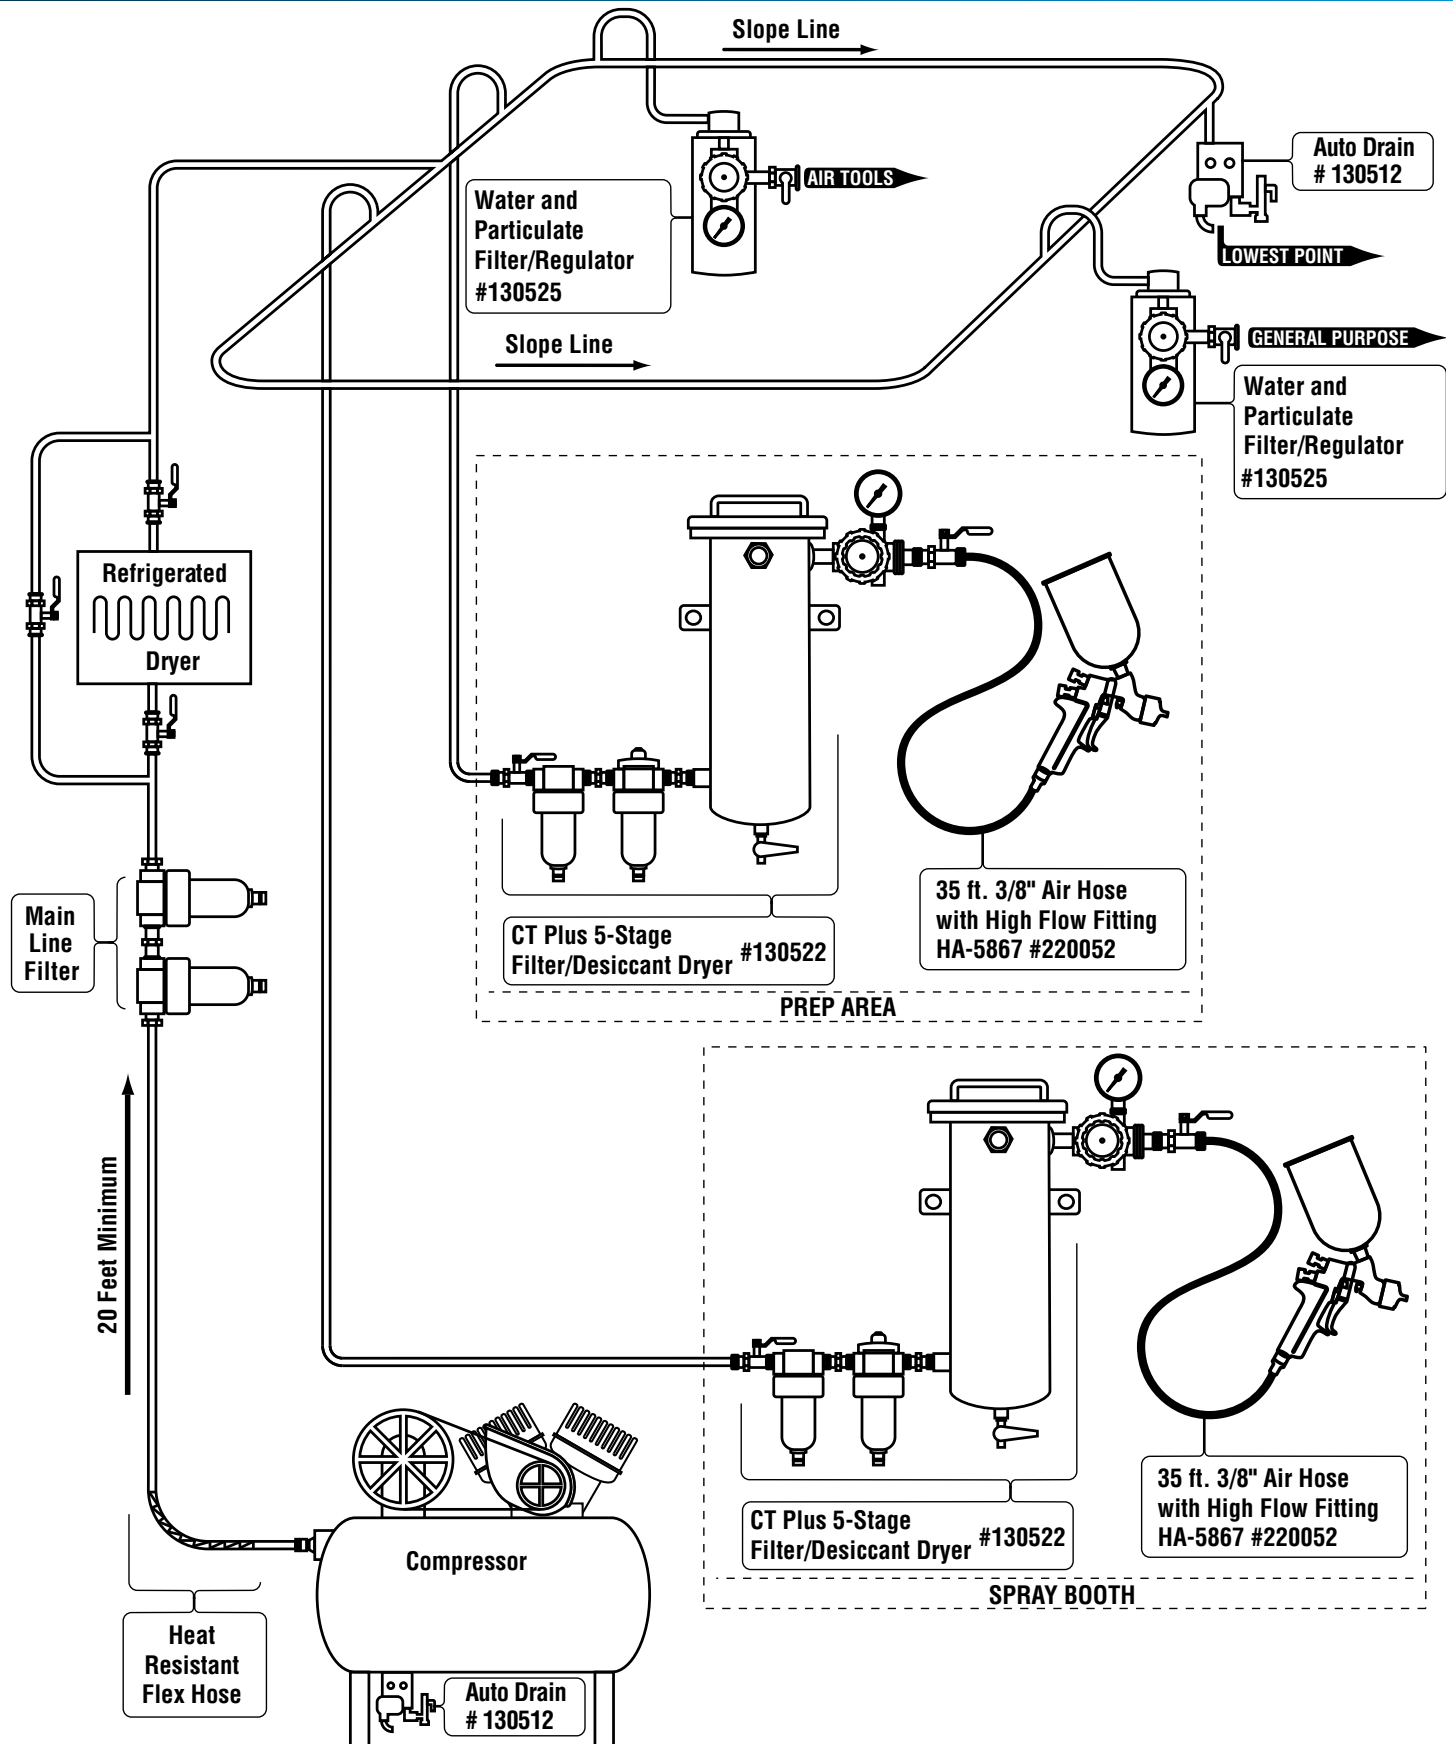

Properly Piped Shop

Hose

Premium Hose Helps Ensure Premium Paint Jobs

Smooth Cover — Spray and Air Tool Hose

Can be used for all kinds of air-operated equipment. Smooth brick-red cover, synthetic rubber compound tube with high tensile strength braid. Hose offers superior resistance to oil, weathering, ozone and abrasion. Can be used with reusable or permanent crimp connections. Maximum application temperature: 150°F

Nyliner II Fluid Hose

Ideal for use with a wide range of materials such as resins and solvents contained in latices, epoxies, urethanes, alkyds, primers, acrylics, ketone, MEK, acetone, polyesters, silicones, bitumastic coatings, oil and water-based paints, lacquers, latex coatings, toluene, turpentine, naphtha, and many other solvents. Tube is nylon; cover is black neoprene rubber; yarn reinforced. Can be used with permanent crimp or reusable connections. Maximum application temperature: 150°F

HA-5867 HVLP Air Hose Assembly includes HC-4719 High Volume Air Quick Disconnect and HC-4419 Stem.

Fluid Hose Assemblies

Size I.D.	Hose Assy Order No. Model No.	Length of Hose (feet)	Bulk Hose#	Connection Thread Size	Type of Connection	Connection Nut & Nipple
3/8"	220008 HA-7325	25	H-1973-1	3/8" NPS (F)	Three-Piece Reusable	240035 P-HC-4548
3/8"	220040 HA-7335	35	H-1973-1	3/8" NPS (F)	Three-Piece Reusable	240035 P-HC-4548
3/8"	220045 HA-7350	50	H-1973-1	3/8" NPS (F)	Three-Piece Reusable	240035 P-HC-4548
1/4"	220055 HA-7535	35	H-1975-1	3/8" NPS (F)	Three-Piece Reusable	240034 P-HC-4543

Air/Fluid Hose Set (for use with KBII Cup)

Order No. Model No.	Length	Bulk Air Hose	Bulk Fluid Hose	Connection Thread Size	Type of Connection	Connection Nut & Nipple
220019 KB-4006	5' 9"	210002 H-1921		1/4" NPS (F) Swivel	Three-Piece Reusable	240032 P-HC-4527
	6' 3"		210007 H-1975-1	3/8" NPS (F)	Three-Piece Reusable	240034 P-HC-4543