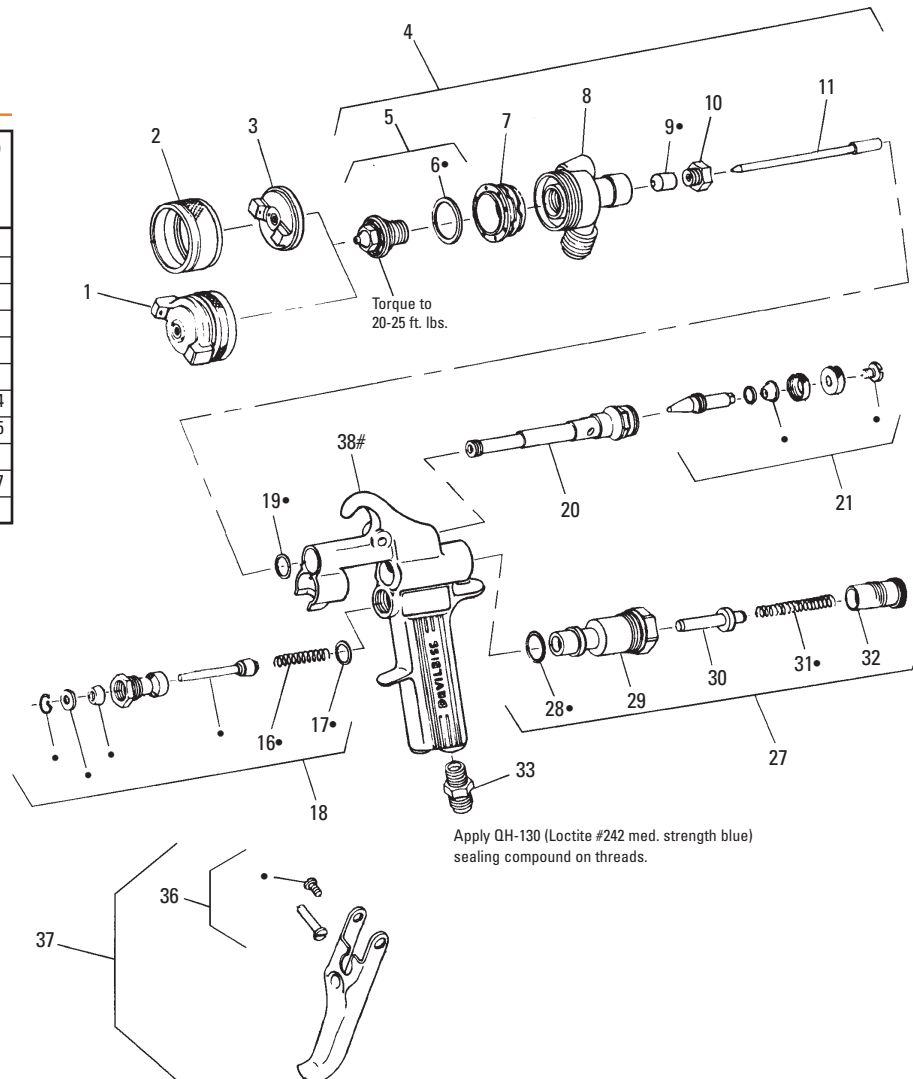

Refer to Service Bulletin: SB-2-301

MBC-510 Manual Spray Gun with Removable-Head

Chart 2 Air Caps/
Retaining Rings

No. on Cap Order →	Ref. No. (1) Air Cap With Ring	Ref. No. (3) Air Cap Less Ring
24		AV-40-24
30	MB-4039-30	
58	AV-439-58	
62HD	MB-4039-62HD	
64HD	MB-4039-64HD	
80	MB-4039-80	
704		AV-1239-704
765		AV-1239-765
777		31767-777
797		AV-1239-797
9000	AV-440-9000	

(3) Retaining ring required (MBC-368)

Customer Service 1.800.992.4657
And Technical Support 1.888.992.4657

Parts List

Ref. No.	Model No.	Description	Ind. Parts Required
1	See Chart 2	Air Cap/Retaining Ring	1
2	MBC-368	Retaining Ring for Ref. No. 3 & 4	1
3	See Chart 2	Air Cap Less Retaining Ring	1
4	See Chart 3	Sprayhead Assembly	1
5	See Chart 3	Fluid Tip and Gasket Assembly	1
*6	AV-1-K5	Gasket Kit (Kit of 5)	1
7	MBC-1225	Baffle	1
8	P-MBC-402	Sprayhead Body	1
*9	A-23-K10	Packing Kit (Kit of 10)	1
10	MB-19-K5	Packing Nut Kit (Kit of 5)	1
11	See Chart 3	Fluid Needle	1
*16	MBD-12-K25	Spring Kit (Kit of 25)	1
*17	JGS-72-K10	Gasket Kit (Kit of 10)	1
18	JGS-449-1	Valve Assembly	1
*19	MBC-1226-K10	Gasket Kit (Kit of 10)	1
20	MBC-67	Locking Bolt	1
21	MBC-498-1	Fan Adjustment Valve	1
27	MBC-415	Cylinder Assembly	1
*28	CV-5-K5	Gasket Kit (Kit of 5)	1
30	MBC-33	Plunger	1
*31	MBC-29	Spring	1
32	MBC-39	Screw	1
33	P-MB-51	Air Inlet Adapter 1/4" NPS	1
36	JGS-478	Stud and Screw Kit (3 studs, 5 screws in kit)	1
37	JGS-477-1	Trigger, Stud and Screw Kit (Kit includes 1 each)	1
#38	P-MBC-428-3	Spray gun less spray head	1

Chart 3 Fluid Tips (Nozzles) and Needles

Fluid Tips and Needles			
Fluid Tip Number →	Ref. No. 4 Sprayhead Assy.	Ref. No. 11 Fluid Needle	Optional 303 S/S Tip Needle U.H.M.W. Poly. No. on Tip 5
AV-2115-AC		MBC-496-C	
AV-2115-D	P-MBC-430-D	MBC-496-DEX	AV-4915-D
AV-2115-E	P-MBC-430-E	MBC-444-E	AV-4915-E
AV-2115-EX	P-MBC-430-EX	MBC-496-DEX	
AV-2115-FF	P-MBC-430-FF	MBC-444-FF	AV-4915-FF
AV-2115-FX	P-MBC-430-FX	MBC-444-FX	AV-4915-FX

• A quantity of necessary parts is included in repair kit **KK-4058-1** for complete gun repair and should be kept on hand for service convenience.

Ref. No. 38 includes Ref. Nos. 12-37.

† Ref. No. 39 includes Ref. Nos. 5, 6 and 11.

Suffixes -K5 and -K10 designates kits of multiple parts.
Example: AV-1-K5 is a kit of 5 gaskets.

DEVILBISS

DeVilbiss
195 Internationale Blvd.
Glendale Heights, IL 60139
630-237-5000
Fax 630-237-5011
www.devilbiss.com