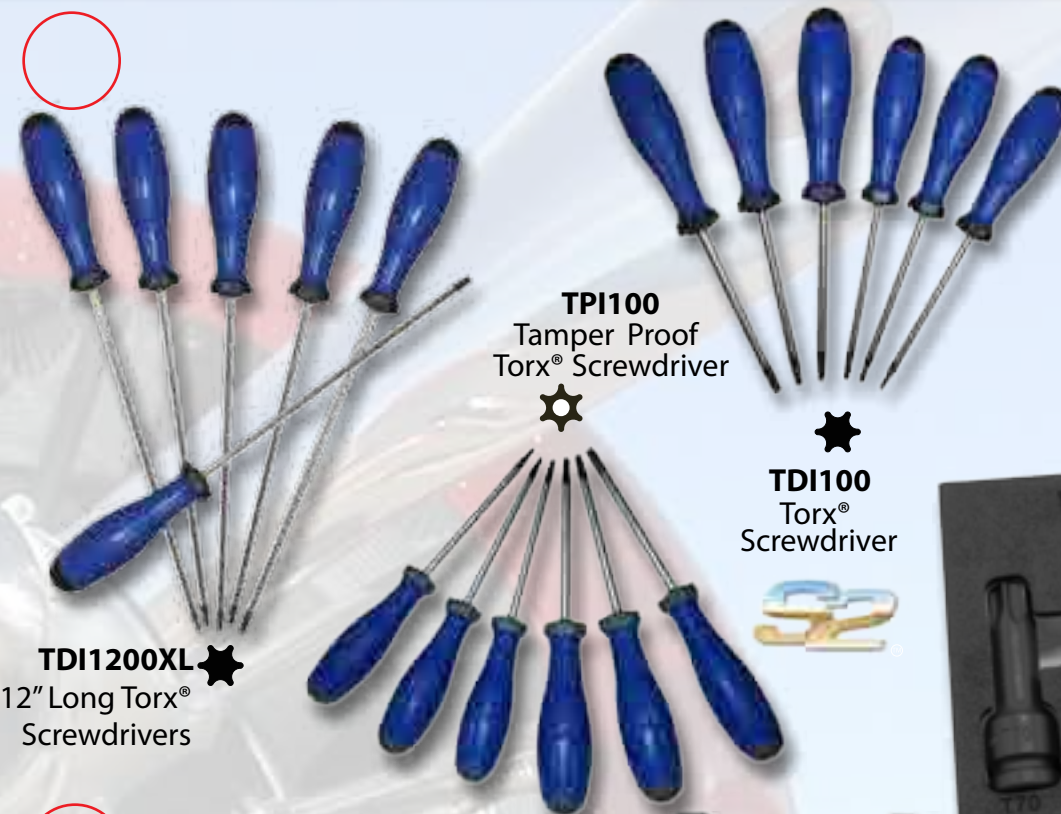

**TPXL08**  
Torx® TP & Torx Plus® 5 Point  
Extra Long Security Driver Set

**IMPACT-8TX**  
8 Piece Impact  
TORX® Bit Set

**IMPACT-8IP**  
8 Piece Impact  
TORX® Plus Bit Set

**TORX TBS**  
TORX® Truck Bed Set

**IMPACT-TP6**  
TORX® PLUS SET

**BTXL400**  
Extra Long  
Ball Torx® Set

**VIS108**  
Ball Torx® Set

**V5PSD**  
5 Point Torx Plus®  
Security Driver Set

**TPI100**  
Tamper Proof  
Torx® Screwdriver

**TDI100**  
Torx®  
Screwdriver

**BTXL400:** Ball Torx® Extra Long Set, 7 piece T10 thru T40 Torx®, 6" long, 1/4" square drive.  
**IMPACT-8IP:** 8 Pc. Torx Plus® Impact Set, 5/16" Hex Bits, IP20, IP25, IP27, IP30, IP40, IP45, IP50 & IP55.  
**IMPACT-8TX:** 8 Pc. Torx® Impact Set, 5/16" Hex Bits, T25, T27, T30, T40, T45, T47, T50 & T55.  
**IMPACT-TP6:** 8 Pc. Torx® Plus Impact Set, 3/8" Sq. Drive, IP25, IP27, IP30, IP40, IP45, IP50, IP55 & IP60  
**TORXTBS:** 8 Pc. Torx® Impact Set, Ford® Truck Beds & Many Trailer Applications. T40, T45, T50, T55, IP45, IP50, IP55 & EP24.  
**TPXL08:** XL Torx® Tamper Proof & 5 Point Torx Plus® Security Screwdriver Set, The screwdriver blades have tamper proof Torx® on one end & 5 Point Security tip on the opposite end. T10 thru T40 blades, double drive handle & socket adapter.  
**V5PSD:** VIM 5 Point Security Driver Set, 10 pc set SD8 Thru SD50 5 point security drivers. bits press fit into chrome plated holders.  
**VIS108:** Ball Torx® Set, 11 pc set, T10 thru T50 Ball Torx® Bits steel, with magnetic drivers.