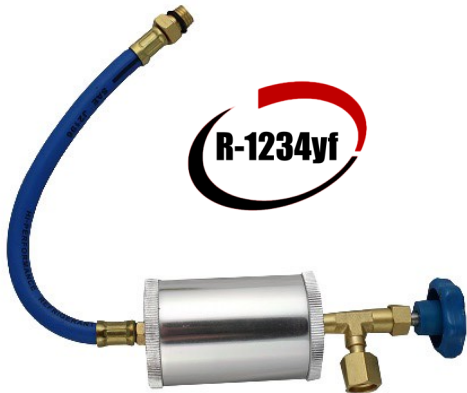

Oil & Dye Injectors

R-1234yf

R-1234yf A/C Oil Injector

Part # 2739

Add 2 oz oil to an A/C system while under pressure or during service. Refillable.

Designed for use with R-1234yf manifold gauge set with M12 fittings.

R-134a A/C Oil Injector

Part #2734

Add 2 oz oil to an A/C system while under pressure or during service. 1/2" ACME thread. Refillable.

Replacement hose is part # 2727.
Replacement o-ring is part # 2736

R-134a Flow-Through Oil Injector

Part # 2738

Connects between charging hose and vehicle service port. Add 2 oz oil or dye into the system while under pressure or vacuum.

Replacement male service end is part # 2602.
Replacement o-ring is part # 2736

R-1234yf Hand turn Oil and Dye Injector

Part # 2724

Great for introducing 2 oz dye, lubricant or leak stop to a closed A/C system without adding refrigerant. Does not require manifold gauge to use on low side of pressurized systems. Refillable.