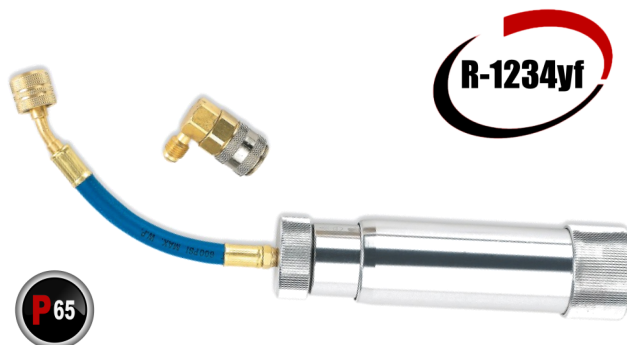

Oil & Dye Injectors

R-1234yf

R-1234yf A/C Oil Injector

Part # 2739

Add 2 oz oil to an A/C system while under pressure or during service. Refillable.

Designed for use with R-1234yf manifold gauge set with M12 fittings.

R-134a A/C Oil Injector

Part #2734

Add 2 oz oil to an A/C system while under pressure or during service. 1/2" ACME thread. Refillable.

Replacement hose is part # 2727.
Replacement o-ring is part # 2736

R-134a Flow-Through Oil Injector

Part # 2738

Connects between charging hose and vehicle service port. Add 2 oz oil or dye into the system while under pressure or vacuum.

Replacement male service end is part # 2602.
Replacement o-ring is part # 2736

R-1234yf Hand turn Oil and Dye Injector

Part # 2724

Great for introducing 2 oz dye, lubricant or leak stop to a closed A/C system without adding refrigerant. Does not require manifold gauge to use on low side of pressurized systems. Refillable.