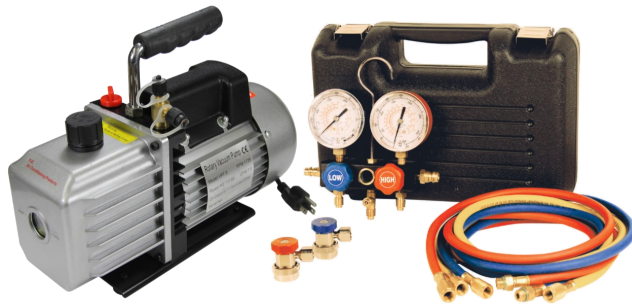

Vacuum Pump/Manifold Assortments

HD R-134a MANIFOLD GAUGE SET WITH 10 FT CHARGING HOSES AND 5 CFM VACUUM PUMP

Part # 9270

Kit Contains

- (1) 6912
- (1) 6799

HD R-134a MANIFOLD GAUGE SET WITH 10 FT CHARGING HOSES AND 7 CFM VACUUM PUMP

Part # 9271

Kit Contains

- (1) 6916
- (1) 6799

R-134a MANIFOLD GAUGE SET AND 3.0 CFM VACUUM PUMP

Part # 9281

Kit Contains

- (1) 6715
- (1) 6909

R-1234yf MANIFOLD GAUGE SET AND 5.0 CFM R-1234yf VACUUM PUMP

Part # 9281yf

Kit Contains

- (1) 6930
- (1) 6852B

California's Proposition 65

Part #	Prop 65 Warning
501	4
525	4
528	4
533	4
536	4
582	4
618	4
623	4
675	4
685	4
703	1
2405	4
2406	4
2602	1
2632	1
2663	1
2675	1
2676	1
2677	1
2678	1
2680	1
2682	1
2683	1
2710	1
2716	1
2711	1
2712	1
2713	1
2724	1
2730	1
2732	1
2734	1
2738	1
2739	1
2750	1
2784	3
2785	3
2786	3
2795	1
2800	1
2803	1