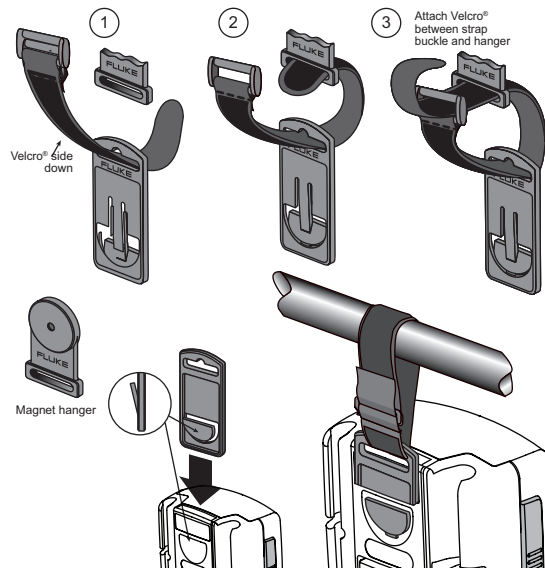

233

True-rms Remote Display Digital Multimeter

Quick Reference Guide

Warning

To prevent possible electrical shock, fire, or personal injury, read the "233 Safety Information" before you use this Product.

Go to www.fluke.com to register your product and find more information.

Remote Display

ToolPak

Ignore rF Err