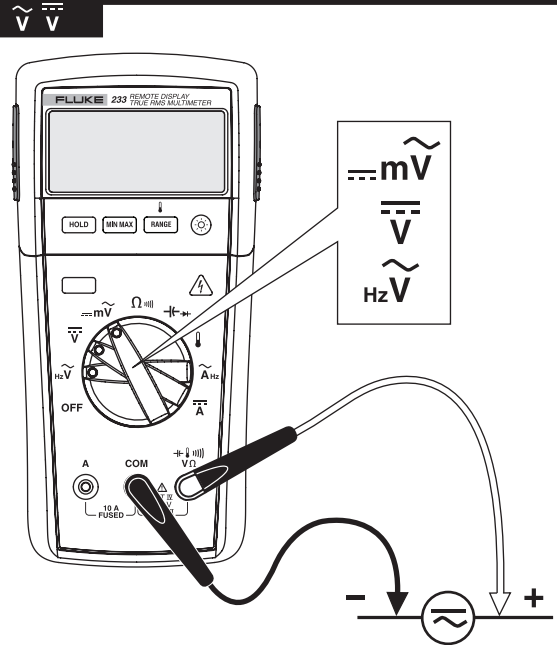

233

True-rms Remote Display Digital Multimeter

Quick Reference Guide

Warning

To prevent possible electrical shock, fire, or personal injury, read the "233 Safety Information" before you use this Product.

Go to www.fluke.com to register your product and find more information.

Remote Display

ToolPak

Ignore rF Err