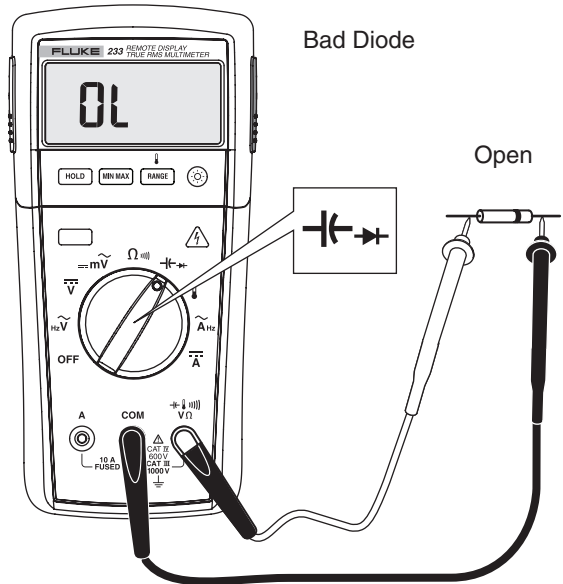

233

True-rms Remote Display Digital Multimeter

Quick Reference Guide

Warning

To prevent possible electrical shock, fire, or personal injury, read the "233 Safety Information" before you use this Product.

Go to www.fluke.com to register your product and find more information.