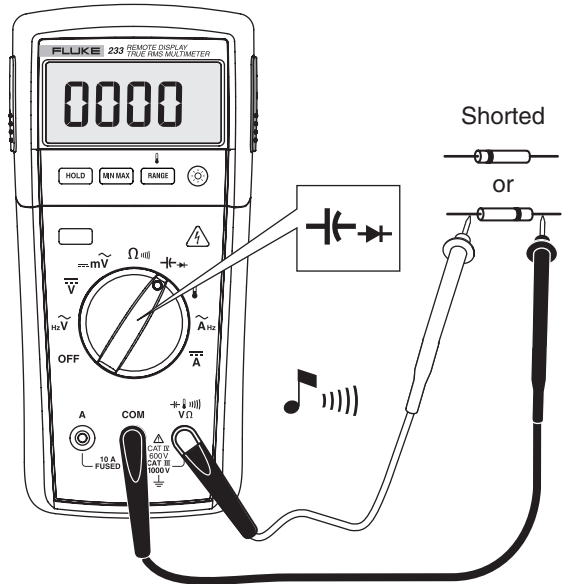

233

True-rms Remote Display Digital Multimeter

Quick Reference Guide

Warning

To prevent possible electrical shock, fire, or personal injury, read the "233 Safety Information" before you use this Product.

Go to www.fluke.com to register your product and find more information.

Remote Display

ToolPak

Ignore rF Err