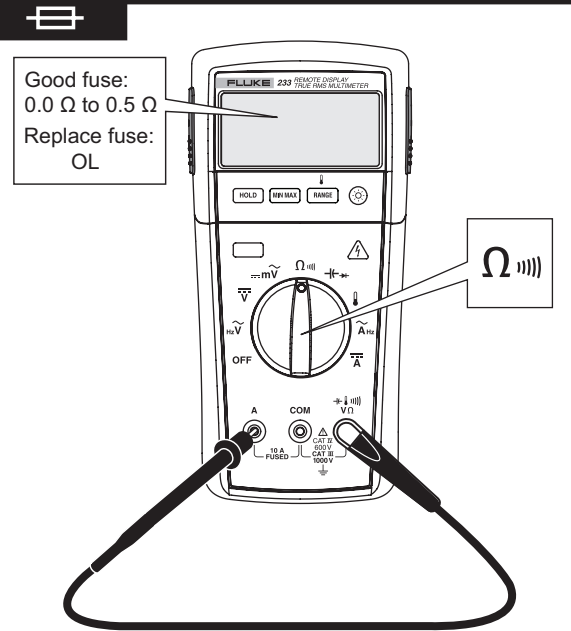

233

True-rms Remote Display Digital Multimeter

Quick Reference Guide

Warning

To prevent possible electrical shock, fire, or personal injury, read the "233 Safety Information" before you use this Product.

Go to www.fluke.com to register your product and find more information.

Remote Display

ToolPak

Ignore rF Err