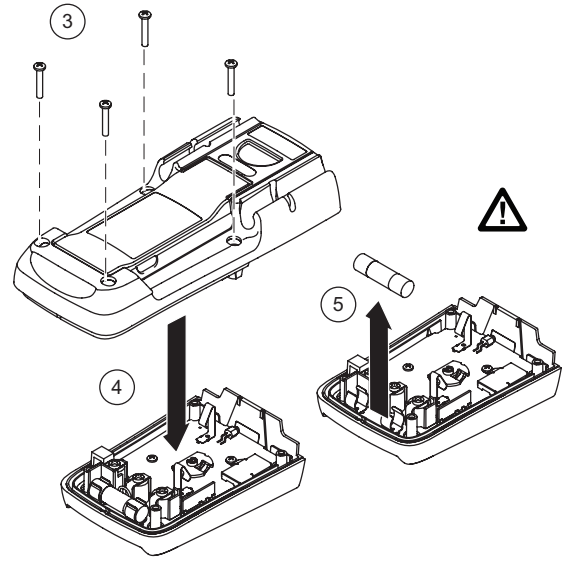

233

True-rms Remote Display Digital Multimeter

Quick Reference Guide

Warning

To prevent possible electrical shock, fire, or personal injury, read the "233 Safety Information" before you use this Product.

Go to www.fluke.com to register your product and find more information.

Remote Display

ToolPak

Ignore rF Err