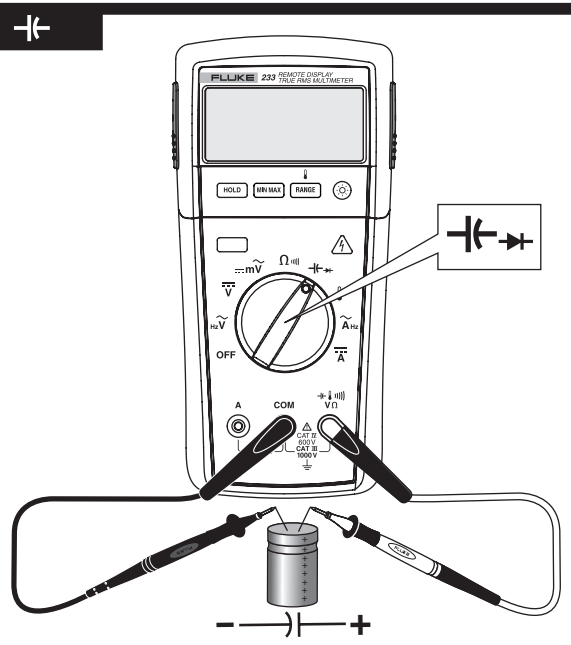

233

True-rms Remote Display Digital Multimeter

Quick Reference Guide

Warning

To prevent possible electrical shock, fire, or personal injury, read the "233 Safety Information" before you use this Product.

Go to www.fluke.com to register your product and find more information.

Remote Display

ToolPak

Ignore rF Err