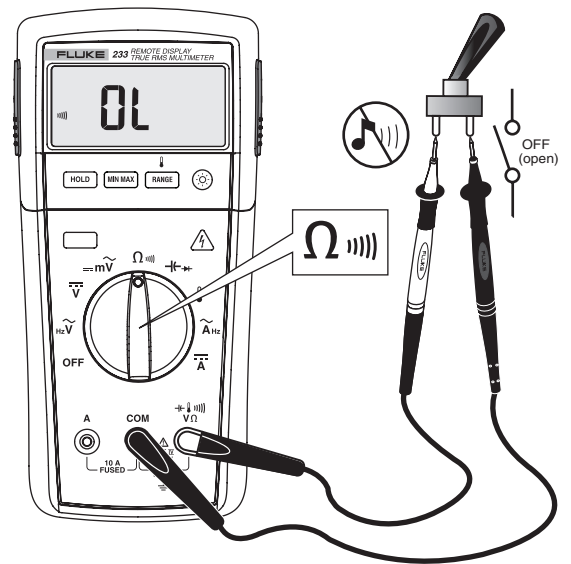

233

True-rms Remote Display Digital Multimeter

Quick Reference Guide

Warning

To prevent possible electrical shock, fire, or personal injury, read the "233 Safety Information" before you use this Product.

Go to www.fluke.com to register your product and find more information.

Remote Display

ToolPak

Ignore rF Err