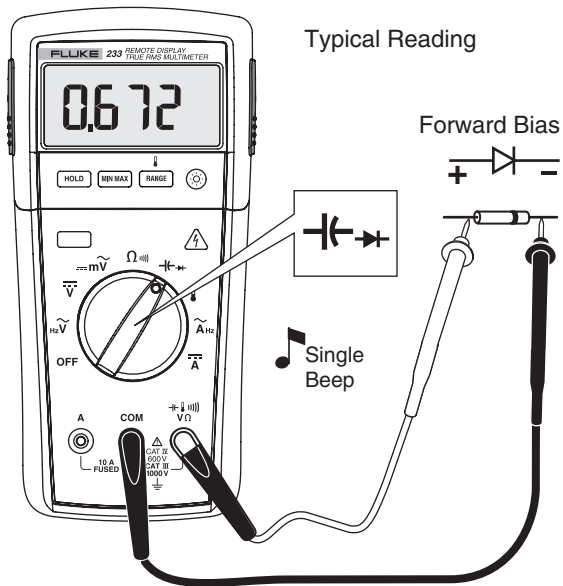

233

True-rms Remote Display Digital Multimeter

Quick Reference Guide

Warning

To prevent possible electrical shock, fire, or personal injury, read the "233 Safety Information" before you use this Product.

Go to www.fluke.com to register your product and find more information.

Remote Display

ToolPak

Ignore rF Err