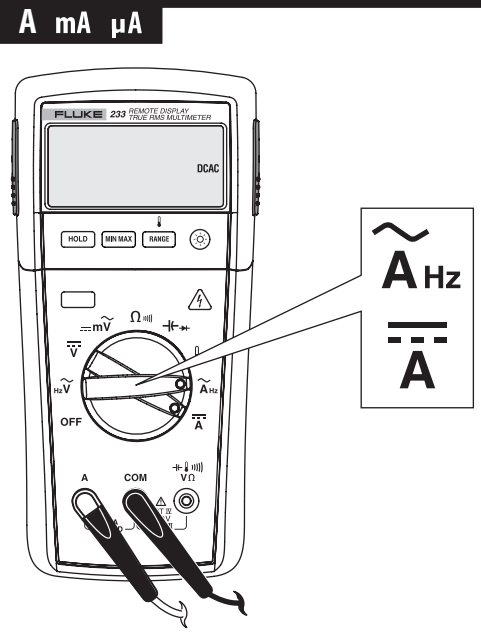

233

True-rms Remote Display Digital Multimeter

Quick Reference Guide

Warning

To prevent possible electrical shock, fire, or personal injury, read the "233 Safety Information" before you use this Product.

Go to www.fluke.com to register your product and find more information.

Remote Display

ToolPak

Ignore rF Err