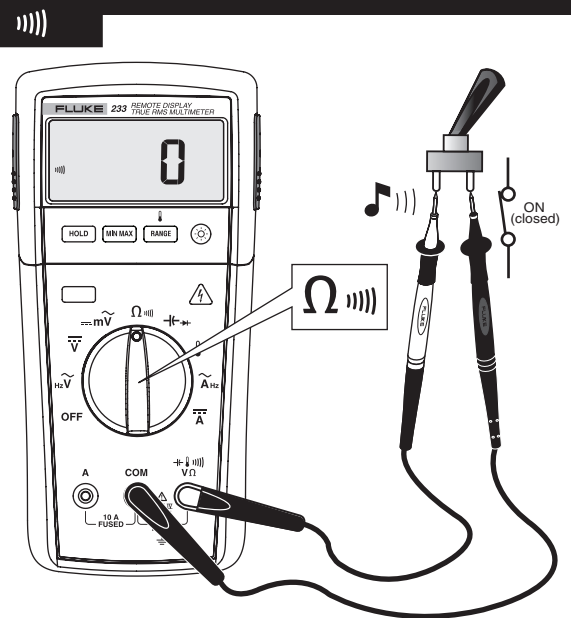

233

True-rms Remote Display Digital Multimeter

Quick Reference Guide

Warning

To prevent possible electrical shock, fire, or personal injury, read the "233 Safety Information" before you use this Product.

Go to www.fluke.com to register your product and find more information.

Remote Display

ToolPak

Ignore rF Err