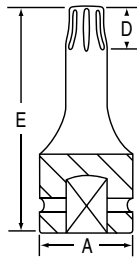

Tamper-Proof Star Impact Drivers

⚙️ No. 1235TT 1/4", 3/8", 1/2" Drive Tamper-Proof Star Set

Tamper-Proof

12 piece set contents:

- 6 Pieces 1/4" Drive Star Sizes:
TT10, TT15, TT20, TT25, TT27, TT30
- 5 Pieces 3/8" Drive Star Sizes:
TT40, TT45, TT47, TT50, TT55
- 1 Piece 1/2" Drive Star Size:
TT60
- Molded Storage Case

⚙️ 1/4" Drive Individual Tamper-Proof Star Drivers

Tamper-Proof

Item Number	Star Size	Dimensions (Inches)		
		A	D	E
908TT	TT8	.51	.08	1.38
909TT	TT9	.51	.08	1.38
910TT	TT10	.51	.11	1.38
915TT	TT15	.51	.11	1.38
920TT	TT20	.51	.11	1.38
925TT	TT25	.51	.12	1.38
927TT	TT27	.51	.12	1.38
930TT	TT30	.51	.15	1.38

⚙️ 3/8" Drive Individual Tamper-Proof Star Drivers

Tamper-Proof

Item Number	Star Size	Dimensions (Inches)		
		A	D	E
1120TT	TT20	.75	.11	1.97
1125TT	TT25	.75	.12	1.97
1127TT	TT27	.75	.12	1.97
1130TT	TT30	.75	.15	1.97
1140TT	TT40	.75	.15	1.97
1145TT	TT45	.75	.17	1.97
1147TT	TT47	.75	.20	1.97
1150TT	TT50	.75	.20	1.97
1155TT	TT55	.75	.22	1.97

⚙️ 1/2" Drive Individual Tamper-Proof Star Drivers

Tamper-Proof

Item Number	Star Size	Dimensions (Inches)		
		A	D	E
2130TT	TT30	.98	.15	2.95
2140TT	TT40	.98	.15	2.95
2145TT	TT45	.98	.17	2.95
2147TT	TT47	.98	.20	2.95
2150TT	TT50	.98	.20	2.95
2155TT	TT55	.98	.22	2.95
2160TT	TT60	.98	.31	2.95
2170TT	TT70	.98	.37	2.95