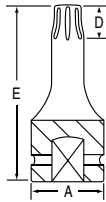

Tamper-Proof Star Impact Drivers

⚙️ No. 1235TT 1/4", 3/8", 1/2" Drive Tamper-Proof Star Set

Tamper-Proof

12 piece set contents:

- 6 Pieces 1/4" Drive Star Sizes:
TT10, TT15, TT20, TT25, TT27, TT30
- 5 Pieces 3/8" Drive Star Sizes:
TT40, TT45, TT47, TT50, TT55
- 1 Piece 1/2" Drive Star Size:
TT60
- Molded Storage Case

⚙️ 1/4" Drive Individual Tamper-Proof Star Drivers

Tamper-Proof

Item Number	Star Size	Dimensions (Inches)		
		A	D	E
908TT	TT8	.51	.08	1.38
909TT	TT9	.51	.08	1.38
910TT	TT10	.51	.11	1.38
915TT	TT15	.51	.11	1.38
920TT	TT20	.51	.11	1.38
925TT	TT25	.51	.12	1.38
927TT	TT27	.51	.12	1.38
930TT	TT30	.51	.15	1.38

⚙️ 3/8" Drive Individual Tamper-Proof Star Drivers

Tamper-Proof

Item Number	Star Size	Dimensions (Inches)		
		A	D	E
1120TT	TT20	.75	.11	1.97
1125TT	TT25	.75	.12	1.97
1127TT	TT27	.75	.12	1.97
1130TT	TT30	.75	.15	1.97
1140TT	TT40	.75	.15	1.97
1145TT	TT45	.75	.17	1.97
1147TT	TT47	.75	.20	1.97
1150TT	TT50	.75	.20	1.97
1155TT	TT55	.75	.22	1.97

⚙️ 1/2" Drive Individual Tamper-Proof Star Drivers

Tamper-Proof

Item Number	Star Size	Dimensions (Inches)		
		A	D	E
2130TT	TT30	.98	.15	2.95
2140TT	TT40	.98	.15	2.95
2145TT	TT45	.98	.17	2.95
2147TT	TT47	.98	.20	2.95
2150TT	TT50	.98	.20	2.95
2155TT	TT55	.98	.22	2.95
2160TT	TT60	.98	.31	2.95
2170TT	TT70	.98	.37	2.95