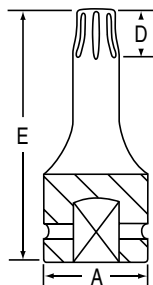

⚙️ 1/4" Drive Individual Tamper-Proof Star Drivers

Tamper-Proof

Item Number	Star Size	Dimensions (Inches)		
		A	D	E
908TT	TT8	.51	.08	1.38
909TT	TT9	.51	.08	1.38
910TT	TT10	.51	.11	1.38
915TT	TT15	.51	.11	1.38
920TT	TT20	.51	.11	1.38
925TT	TT25	.51	.12	1.38
927TT	TT27	.51	.12	1.38
930TT	TT30	.51	.15	1.38

⚙️ 3/8" Drive Individual Tamper-Proof Star Drivers

Tamper-Proof

Item Number	Star Size	Dimensions (Inches)		
		A	D	E
1120TT	TT20	.75	.11	1.97
1125TT	TT25	.75	.12	1.97
1127TT	TT27	.75	.12	1.97
1130TT	TT30	.75	.15	1.97
1140TT	TT40	.75	.15	1.97
1145TT	TT45	.75	.17	1.97
1147TT	TT47	.75	.20	1.97
1150TT	TT50	.75	.20	1.97
1155TT	TT55	.75	.22	1.97

⚙️ 1/2" Drive Individual Tamper-Proof Star Drivers

Tamper-Proof

Item Number	Star Size	Dimensions (Inches)		
		A	D	E
2130TT	TT30	.98	.15	2.95
2140TT	TT40	.98	.15	2.95
2145TT	TT45	.98	.17	2.95
2147TT	TT47	.98	.20	2.95
2150TT	TT50	.98	.20	2.95
2155TT	TT55	.98	.22	2.95
2160TT	TT60	.98	.31	2.95
2170TT	TT70	.98	.37	2.95