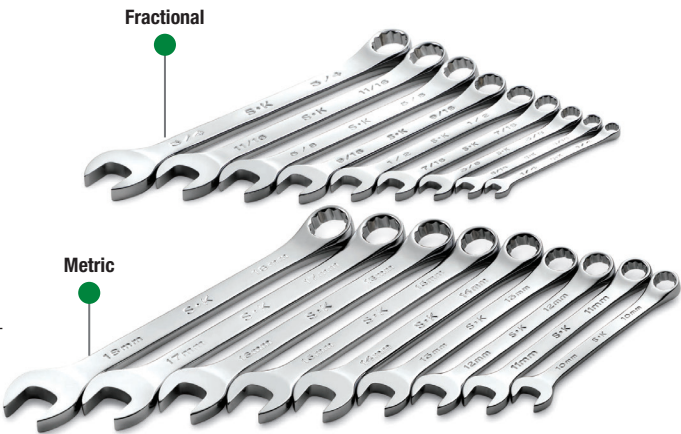

No. 86223

16 Piece, 12 Point SuperKrome® Metric Combination Wrench Set Includes:

PART NO.	SIZE	PART NO.	SIZE	PART NO.	SIZE	PART NO.	SIZE
88306	6mm	88310	10mm	88314	14mm	88318	18mm
88307	7mm	88311	11mm	88315	15mm	88319	19mm
88308S	8mm	88312	12mm	88316	16mm	88321	21mm
88309	9mm	88313	13mm	88317	17mm	88322	22mm

Packaged on a rack.

**SUPERKROME
TESTED TOUGH**

No. 86224

19 Piece, 12 Point SuperKrome® Metric Combination Wrench Set Includes:

PART NO.	SIZE	PART NO.	SIZE	PART NO.	SIZE	PART NO.	SIZE
88306	6mm	88311	11mm	88316	16mm	88321	21mm
88307	7mm	88312	12mm	88317	17mm	88322	22mm
88308S	8mm	88313	13mm	88318	18mm	88323	23mm
88309	9mm	88314	14mm	88319	19mm	88324	24mm
88310	10mm	88315	15mm	88320	20mm		

Packaged on two rails.

No. 86225

23 Piece, 12 Point SuperKrome® Metric Combination Wrench Set Includes:

PART NO.	SIZE	PART NO.	SIZE	PART NO.	SIZE	PART NO.	SIZE
88308S	8mm	88314	14mm	88320	20mm	88326	26mm
88309	9mm	88315	15mm	88321	21mm	88327	27mm
88310	10mm	88316	16mm	88322	22mm	88329	29mm
88311	11mm	88317	17mm	88323	23mm	88330	30mm
88312	12mm	88318	18mm	88324	24mm	88332	32mm
88313	13mm	88319	19mm	88325	25mm		

Packaged in a roll.

COMBINATION TOPPER SET

This "Topper" set covers the popular larger metric sizes that are required to work on many of today's automobiles.

No. 86226

6 Piece, 12 Point SuperKrome® Metric Combination Wrench Set Includes:

PART NO.	SIZE	PART NO.	SIZE	PART NO.	SIZE
88325	25mm	88327	27mm	88330	30mm
88326	26mm	88329	29mm	88332	32mm

Combination Wrench SuperSet®

Fractional and Metric Sizes

The set brings together the most popular fractional and metric combination wrenches in one convenient assortment.

No. 87018

18 Piece, 12 Point SuperKrome® Combination Wrench SuperSet® Includes: