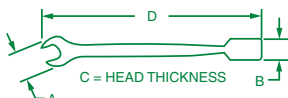

Flex Combination Wrenches

Easy Access

Pivoting socket ends of the wrenches allow for greater maneuverability in cramped, closed spaces.

SuperKrome® Finish

High polish SuperKrome® plating results in a jewelry-like finish, providing long life and maximum corrosion resistance.

12 Point SuperKrome® Fractional Flex Combination Wrenches

PART NO.	HEX SIZE	A	B	C	D
88812	3/8"	0.77	0.59	0.42	6.30
88814	7/16"	0.90	0.72	0.48	7.00
88816	1/2"	1.03	0.75	0.56	7.70
88818	9/16"	1.16	0.81	0.63	8.41
88820	5/8"	1.29	0.88	0.69	9.10
88822	11/16"	1.42	0.97	0.77	9.80
88824	3/4"	1.55	1.06	0.83	10.50

SUPERKROME TESTED TOUGH

12 Point SuperKrome® Metric Flex Combination Wrenches

PART NO.	HEX SIZE	A	B	C	D
88910	10mm	0.77	0.59	0.42	6.30
88911S	11mm	0.90	0.72	0.48	7.00
88912	12mm	0.97	0.75	0.50	7.39
88913	13mm	1.03	0.75	0.56	7.70
88914	14mm	1.16	0.81	0.63	8.41
88915	15mm	1.23	0.81	0.66	8.71
88916	16mm	1.29	0.88	0.69	9.10
88917	17mm	1.35	0.97	0.72	9.45
88918	18mm	1.42	0.97	0.77	9.80
88919	19mm	1.55	1.00	0.83	10.50