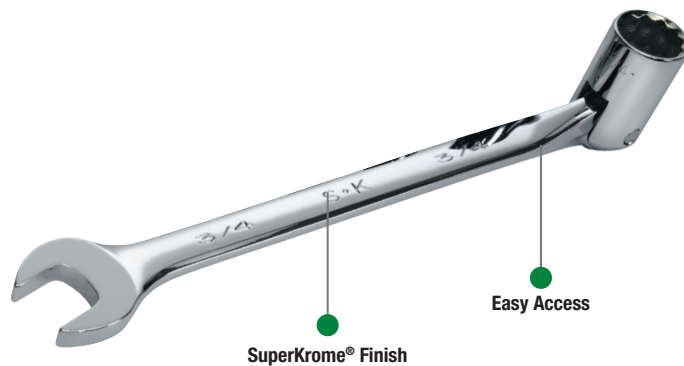

Flex Combination Wrenches

Easy Access

Pivoting socket ends of the wrenches allow for greater maneuverability in cramped, closed spaces.

SuperKrome® Finish

High polish SuperKrome® plating results in a jewelry-like finish, providing long life and maximum corrosion resistance.

12 Point SuperKrome® Fractional Flex Combination Wrenches

PART NO.	HEX SIZE	A	B	C	D
88812	3/8"	0.77	0.59	0.42	6.30
88814	7/16"	0.90	0.72	0.48	7.00
88816	1/2"	1.03	0.75	0.56	7.70
88818	9/16"	1.16	0.81	0.63	8.41
88820	5/8"	1.29	0.88	0.69	9.10
88822	11/16"	1.42	0.97	0.77	9.80
88824	3/4"	1.55	1.06	0.83	10.50

SUPERKROME TESTED TOUGH

12 Point SuperKrome® Metric Flex Combination Wrenches

PART NO.	HEX SIZE	A	B	C	D
88910	10mm	0.77	0.59	0.42	6.30
88911S	11mm	0.90	0.72	0.48	7.00
88912	12mm	0.97	0.75	0.50	7.39
88913	13mm	1.03	0.75	0.56	7.70
88914	14mm	1.16	0.81	0.63	8.41
88915	15mm	1.23	0.81	0.66	8.71
88916	16mm	1.29	0.88	0.69	9.10
88917	17mm	1.35	0.97	0.72	9.45
88918	18mm	1.42	0.97	0.77	9.80
88919	19mm	1.55	1.00	0.83	10.50

No. 86142

10 Piece 12 Point SuperKrome® Flex Metric Combination Wrench Set Includes:

PART NO.	SIZE	PART NO.	SIZE	PART NO.	SIZE	PART NO.	SIZE
88910	10mm	88913	13mm	88916	16mm	88919	19mm
88911S	11mm	88914	14mm	88917	17mm		
88912	12mm	88915	15mm	88918	18mm		