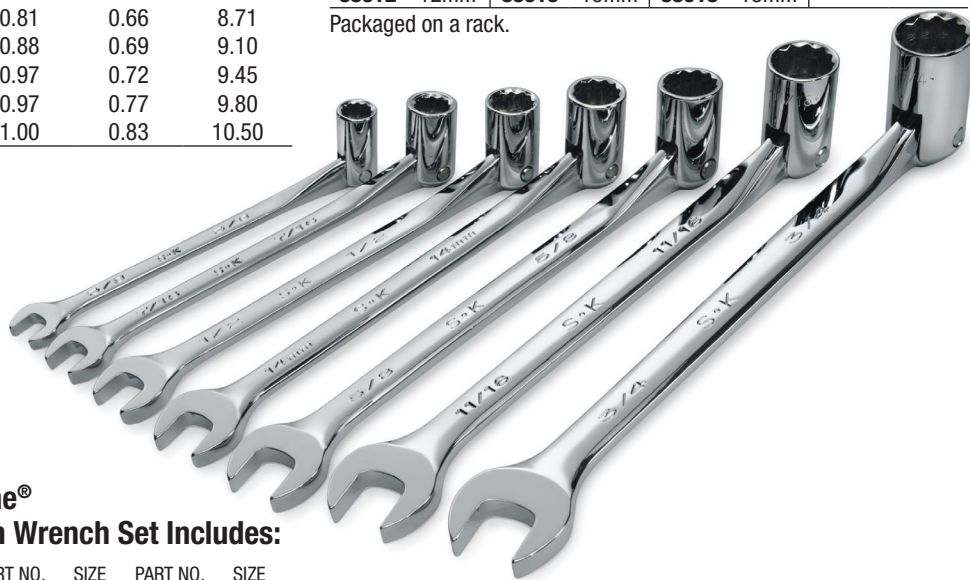

12 Point SuperKrome® Fractional Flex Combination Wrenches

PART NO.	HEX SIZE	A	B	C	D
88812	3/8"	0.77	0.59	0.42	6.30
88814	7/16"	0.90	0.72	0.48	7.00
88816	1/2"	1.03	0.75	0.56	7.70
88818	9/16"	1.16	0.81	0.63	8.41
88820	5/8"	1.29	0.88	0.69	9.10
88822	11/16"	1.42	0.97	0.77	9.80
88824	3/4"	1.55	1.06	0.83	10.50

SUPERKROME TESTED TOUGH

12 Point SuperKrome® Metric Flex Combination Wrenches

PART NO.	HEX SIZE	A	B	C	D
88910	10mm	0.77	0.59	0.42	6.30
88911S	11mm	0.90	0.72	0.48	7.00
88912	12mm	0.97	0.75	0.50	7.39
88913	13mm	1.03	0.75	0.56	7.70
88914	14mm	1.16	0.81	0.63	8.41
88915	15mm	1.23	0.81	0.66	8.71
88916	16mm	1.29	0.88	0.69	9.10
88917	17mm	1.35	0.97	0.72	9.45
88918	18mm	1.42	0.97	0.77	9.80
88919	19mm	1.55	1.00	0.83	10.50

No. 86142

10 Piece 12 Point SuperKrome® Flex Metric Combination Wrench Set Includes:

PART NO.	SIZE	PART NO.	SIZE	PART NO.	SIZE	PART NO.	SIZE
88910	10mm	88913	13mm	88916	16mm	88919	19mm
88911S	11mm	88914	14mm	88917	17mm		
88912	12mm	88915	15mm	88918	18mm		

Packaged on a rack.

No. 86132

7 Piece 12 Point SuperKrome® Flex Fractional Combination Wrench Set Includes:

PART NO.	SIZE	PART NO.	SIZE	PART NO.	SIZE	PART NO.	SIZE
88812	3/8"	88816	1/2"	88820	5/8"	88824	3/4"
88814	7/16"	88818	9/16"	88822	11/16"		