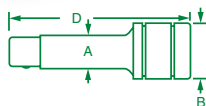

Extensions

1/4" Drive Extensions

EXTENSION PART NO.	SIZE	A	B	D
40961	2"	0.32	0.48	2.00
40963	3"	0.32	0.48	3.00
40962	6"	0.32	0.48	6.00
40968	8"	0.33	0.48	8.00
40969	10"	0.33	0.48	10.00
40964	14"	0.32	0.48	14.00

1/4" Drive Wobble Extensions

WOBBLE PART NO.	SIZE	A	B	D
40921	1 1/2"	0.31	0.48	1.50
40922	2"	0.31	0.48	2.00
40924	4"	0.31	0.48	4.00
40926	6"	0.31	0.48	6.00
40930	10"	0.31	0.48	10.00
40934	14"	0.31	0.48	14.00

SOCKETS, RATCHETS, AND BITS

No. 4940

4 Piece, 1/4" Drive Extension and Thumbwheel Ratchet Set Includes:

PART NO.	SIZE	PART NO.	SIZE/DESCRIPTION
40961	2"	40962	6"
40963	3"	49270	Thumbwheel Ratchet

Packaged in a pouch.

No. 4916T

6 Piece, 1/4" Drive Extension Set Includes:

PART NO.	SIZE	PART NO.	SIZE	PART NO.	SIZE
40961	2"	40962	6"	40969	10"
40963	3"	40968	8"	40964	14"

Packaged in a plastic tray.

**SUPERKROME
TESTED TOUGH**