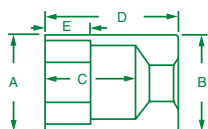

Standard Sockets

**SUPERKROME
TESTED TOUGH**

3/8" Drive, 6 and 12 Point, Standard Metric Sockets

6 POINT PART NO.	12 POINT PART NO.	HEX SIZE	A	B	C	D	E
306	—	6mm	0.38	0.69	0.69	1.01	0.32
307	2307	7mm	0.42	0.69	0.51	1.01	0.14
308	2308	8mm	0.47	0.69	0.52	1.02	0.14
309	2309	9mm	0.51	0.69	0.53	1.03	0.16
310	2310	10mm	0.57	0.69	0.54	1.04	0.19
311	2311	11mm	0.63	0.69	0.56	1.06	0.22
312	2312	12mm	0.69	0.69	0.55	1.07	0.24
313	2313S	13mm	0.71	0.71	0.58	1.08	0.27
314	2314	14mm	0.75	0.75	0.70	1.10	0.33
315	2315	15mm	0.81	0.81	0.71	1.11	0.33
316	2316	16mm	0.88	0.88	0.73	1.13	0.38
317	2317	17mm	0.91	0.91	0.70	1.14	0.38
318S	2318	18mm	0.94	0.94	0.72	1.16	0.40
319	2319	19mm	1.00	1.00	0.74	1.18	0.44
320	2320	20mm	1.06	1.06	0.76	1.20	0.46
321	2321	21mm	1.13	1.13	0.76	1.20	0.47
322	2322	22mm	1.16	1.16	0.78	1.22	0.48
323	2323	23mm	1.19	1.19	0.78	1.22	0.50
324	2324	24mm	1.25	1.25	0.82	1.26	0.55
325	—	25mm	1.28	1.29	0.86	1.30	0.61
326	2326	26mm	1.38	1.38	0.86	1.49	0.60

No. 13S

13 Piece, 3/8" Drive, 6 Point,
Standard Metric Socket Set Includes:

PART NO.	SIZE	PART NO.	SIZE	PART NO.	SIZE	PART NO.	SIZE
307	7mm	311	11mm	315	15mm	319	19mm
308	8mm	312	12mm	316	16mm		
309	9mm	313	13mm	317	17mm		
310	10mm	314	14mm	318S	18mm		

Packaged on a rail.

No. 3919

19 Piece, 3/8" Drive,
6 Point, Standard Metric Socket Set Includes:

PART NO.	SIZE	PART	SIZE	PART NO.	SIZE	PART	SIZE
306	6mm	311	11mm	316	16mm	321	21mm
307	7mm	312	12mm	317	17mm	322	22mm
308	8mm	313	13mm	318S	18mm	323	23mm
309	9mm	314	14mm	319	19mm	324	24mm
310	10mm	315	15mm	320	20mm		

Packaged on a rail.

No. 3958

18 Piece, 3/8" Drive, 12 Point,
Standard Metric Socket Set Includes:

PART NO.	SIZE	PART NO.	SIZE	PART NO.	SIZE	PART NO.	SIZE
2307	7mm	2312	12mm	2317	17mm	2322	22mm
2308	8mm	2313S	13mm	2318	18mm	2323	23mm
2309	9mm	2314	14mm	2319	19mm	2324	24mm
2310	10mm	2315	15mm	2320	20mm		
2311	11mm	2316	16mm	2321	21mm		